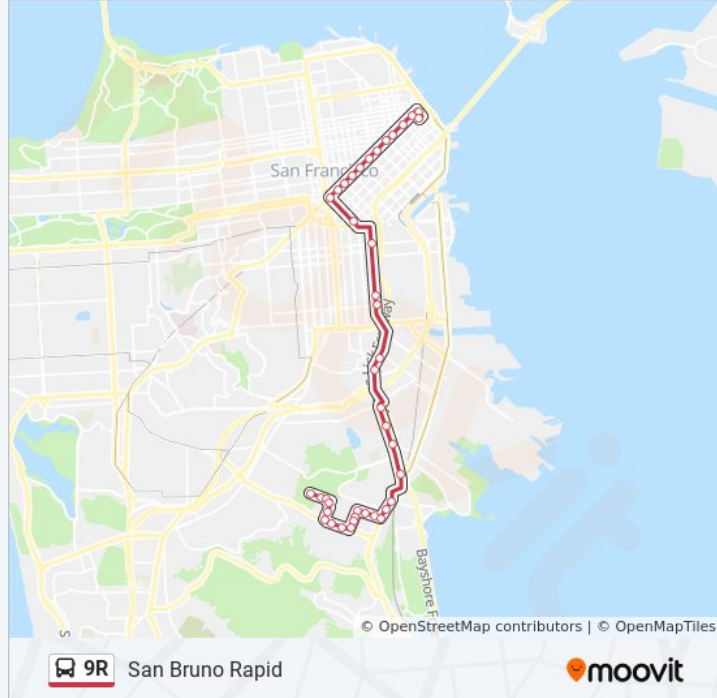

**9R bus Info**  
**Direction:** Main & Mission  
**Stops:** 40  
**Trip Duration:** 63 min  
**Line Summary:**

- Sunnydale Ave / McLaren School
- 1901 Sunnydale Ave
- 1725 Sunnydale Ave
- Santos St & Brookdale Ave
- Santos St & Velasco Ave
- Santos St & Geneva Ave
- Geneva Ave & Castillo St
- Geneva Ave & Rio Verde St
- Schwerin St & Macdonald Ave
- Schwerin St & Velasco Ave
- Schwerin St & Garrison Ave
- Schwerin St & Sunnydale Ave
- Sunnydale Ave & Cora St
- Sunnydale Ave & Talbert St
- Sunnydale Ave & Bay Shore Blvd
- Bay Shore Blvd & Visitacion Ave
- San Bruno Ave & Arleta Ave
- San Bruno Ave & Harkness Ave
- San Bruno Ave & Paul Ave
- San Bruno Ave & Bacon St
- San Bruno Ave & Silver Ave
- Bayshore Blvd & Cortland Ave

Bayshore Blvd & Flower St

Potrero Ave & 24th St

Potrero Ave at SF General Hospital

Potrero Ave & 16th St

11th St & Harrison St

11th St & Market St

Market St & 9th St

Market St & 8th St

Spear St & Market St

Main St & Mission St

**Direction: Sunnydale**

39 stops

[VIEW LINE SCHEDULE](#)

Main St & Mission St

Market St & Battery St

Market St & 2nd St

**9R bus Info**

**Direction:** Sunnydale

**Stops:** 39

**Trip Duration:** 55 min

**Line Summary:**

11th St & Harrison St

Potrero Ave & 16th St

Potrero Ave & 23rd St