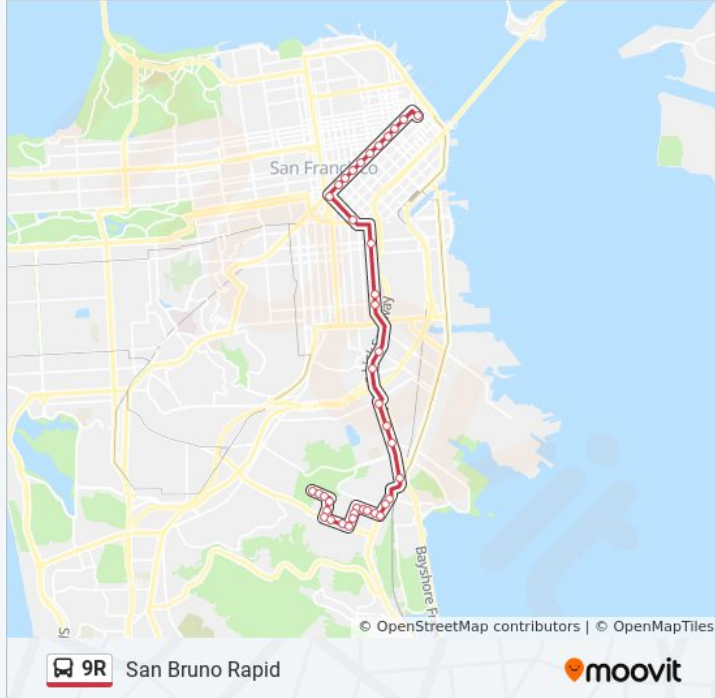

11th St & Harrison St

Potrero Ave & 16th St

Potrero Ave & 23rd St

Potrero Ave & 24th St

Bayshore Blvd & Oakdale Ave

Bayshore Blvd & Cortland Ave

San Bruno Ave & Silver Ave

San Bruno Ave & Bacon St

San Bruno Ave & Dwight St

San Bruno Ave & Wilde Ave

Bay Shore Blvd & Arleta Ave

Bay Shore Blvd & Leland Ave

Bay Shore Blvd & Sunnydale Ave

Sunnydale Ave & Talbert St

Sunnydale Ave & Rutland St

Sunnydale Ave & Cora St

Schwerin St & Sunnydale Ave

Schwerin St & Garrison Ave

Schwerin St & Velasco Ave

Schwerin St & Geneva Ave

Geneva Ave & Rio Verde St

Geneva Ave & Castillo St

Geneva Ave & Santos St

Santos St & Velasco Ave

Santos St & Brookdale Ave

1800 Sunnydale Ave

1900 Sunnydale Ave

Sunnydale Ave / McLaren School

9R bus time schedules and route maps are available in an offline PDF at moovitapp.com. Use the [Moovit App](#) to see live bus times, train schedule or subway schedule, and step-by-step directions for all public transit in San Francisco - San Jose, CA.

[About Moovit](#) • [MaaS Solutions](#) • [Supported Countries](#) • [Mooviter Community](#)

Check Live Arrival Times