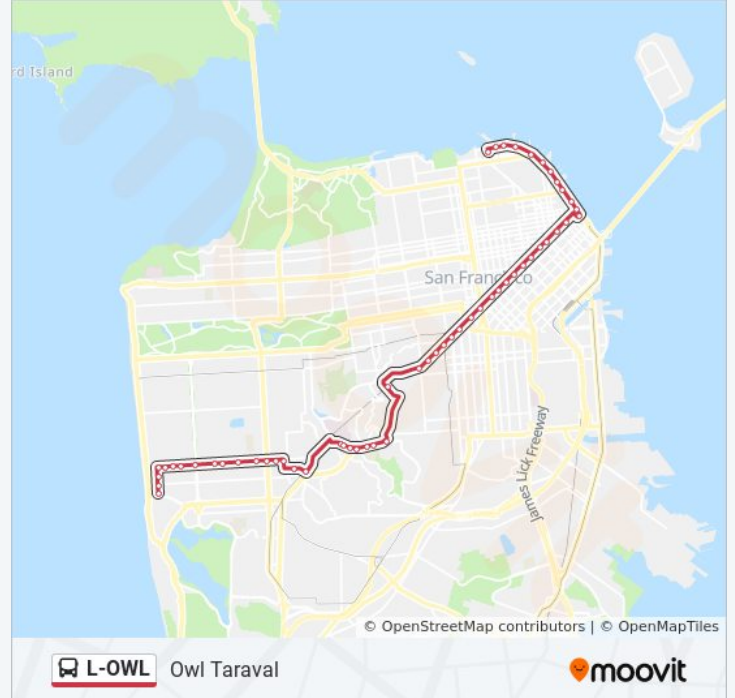

L-OWL bus Info**Direction:** Jones & Beach**Stops:** 55**Trip Duration:** 52 min**Line Summary:**

Portola Dr & Glenview Dr

Portola Dr & Clipper St

Market St & Clayton St

Market St & Castro St

Market St & Noe St

The Embarcadero & Stockton St

Jefferson St & Powell St

Jefferson St & Taylor St

Jones St & Beach St

Direction: Wawona + 46th Avenue

54 stops

[VIEW LINE SCHEDULE](#)

Jones St & Beach St
Beach St & Mason St
Beach St & Stockton St
The Embarcadero & Bay St
The Embarcadero & Sansome St
The Embarcadero & Greenwich St
The Embarcadero & Green St
The Embarcadero & Broadway
The Embarcadero & Washington St
The Embarcadero & Ferry Building
Don Chee Way/Steuart St
Steuart St & Market St
Market St & Drumm St
Market St & Battery St
Market St & 2nd St
Market St & Kearny St
Market St & Stockton St
Market St & 5th St
Market St & Taylor St
Market St & 7th St
Market St & Hyde St
Market St & Larkin St
Market St & Van Ness Ave
Market St & Gough St
Market St & Laguna St
Market St & Buchanan St
Market St & Church St
Market St & Sanchez St
Market St & 16th St

L-OWL bus Info

Direction: Wawona + 46th Avenue

Stops: 54

Trip Duration: 52 min

Line Summary:

Market St & Castro St

6 Portola Dr

120 Portola Dr