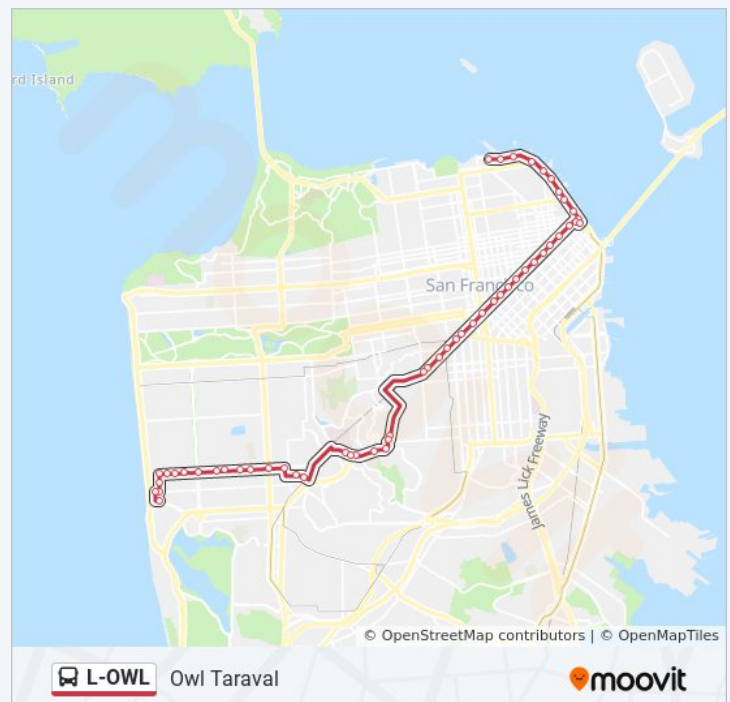

L-OWL bus Info**Direction:** Jones & Beach**Stops:** 55**Trip Duration:** 52 min**Line Summary:**

Portola Dr & Glenview Dr

Portola Dr & Clipper St

Market St & Clayton St

Market St & Castro St

Market St & Noe St

The Embarcadero & Stockton St

Jefferson St & Powell St

Jefferson St & Taylor St

Jones St & Beach St

Direction: Wawona + 46th Avenue

54 stops

[VIEW LINE SCHEDULE](#)

Jones St & Beach St
Beach St & Mason St
Beach St & Stockton St
The Embarcadero & Bay St
The Embarcadero & Sansome St
The Embarcadero & Greenwich St
The Embarcadero & Green St
The Embarcadero & Broadway
The Embarcadero & Washington St
The Embarcadero & Ferry Building
Don Chee Way/Steuart St
Steuart St & Market St
Market St & Drumm St
Market St & Battery St
Market St & 2nd St
Market St & Kearny St
Market St & Stockton St
Market St & 5th St
Market St & Taylor St
Market St & 7th St
Market St & Hyde St
Market St & Larkin St
Market St & Van Ness Ave
Market St & Gough St
Market St & Laguna St
Market St & Buchanan St
Market St & Church St
Market St & Sanchez St
Market St & 16th St

L-OWL bus Time Schedule

Wawona + 46th Avenue Route Timetable:

Sunday	12:06 AM - 11:46 PM
Monday	12:06 AM - 11:46 PM
Tuesday	12:06 AM - 11:46 PM
Wednesday	12:06 AM - 11:46 PM
Thursday	12:06 AM - 11:46 PM
Friday	12:06 AM - 11:46 PM
Saturday	12:06 AM - 11:46 PM

L-OWL bus Info

Direction: Wawona + 46th Avenue

Stops: 54

Trip Duration: 52 min

Line Summary:

Market St & Castro St

6 Portola Dr

120 Portola Dr