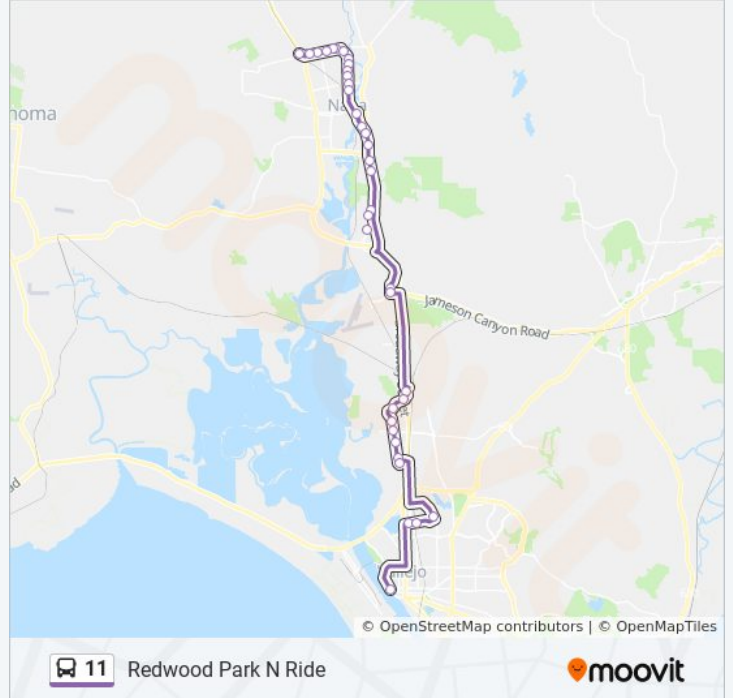

**11 bus Info**

**Direction:** Redwood Park N Ride

**Stops:** 36

**Trip Duration:** 98 min

**Line Summary:**

Soscol Ave at Sousa Ln  
 Soscol Gateway Transit Ctr  
 Soscol Ave at Imperial Way  
 Soscol Ave at Lincoln Ave North  
 Soscol Ave at Stonehouse Dr  
 Soscol Ave at Costa Dr  
 Soscol Ave at Pueblo Ave North  
 Soscol Ave at La Homa Dr North  
 Soscol Ave at Pear Tree Ln (Ne)  
 Trancas St at Valle Verde Dr  
 Trancas St at Villa Ln (NW)  
 Queen of the Valley Hospital  
 Trancas St at Jefferson St North  
 Trancas St at Baxter Ave  
 Redwood Park N Ride

**Direction: Soscol Gateway Transit Ctr**

20 stops

[VIEW LINE SCHEDULE](#)

Mare Island Way & Georgia (Ferry)  
 Sereno Transit Center (STC)  
 Kaiser Hospital  
 Tuolumne & Hospital  
 Mini Dr at Elliott Dr  
 Elliott Dr at Severus Dr  
 American Canyon Senior Center (NB)  
 Elliott Dr at American Canyon Rd (SE)  
 Donaldson Way at Benton Way (SE)  
 Rio Del Mar at Carolyn Dr (SE)  
 Rio Del Mar and Hwy 29 (7-11)  
 Napa Junction Walmart Parking Lot  
 Devlin Rd at Airport Blvd  
 Devlin Rd (NB)

Mini Dr/Elliott

Broadway St at Mini Dr

Sutter Hospital SB

Sereno Dr Opp Kaiser Entrance (Kaiser Medical Center)

Sereno Transit Center (STC)

Vallejo Ferry Terminal South

Vallejo Transit Ctr

Mare Island Way & Georgia (Ferry)