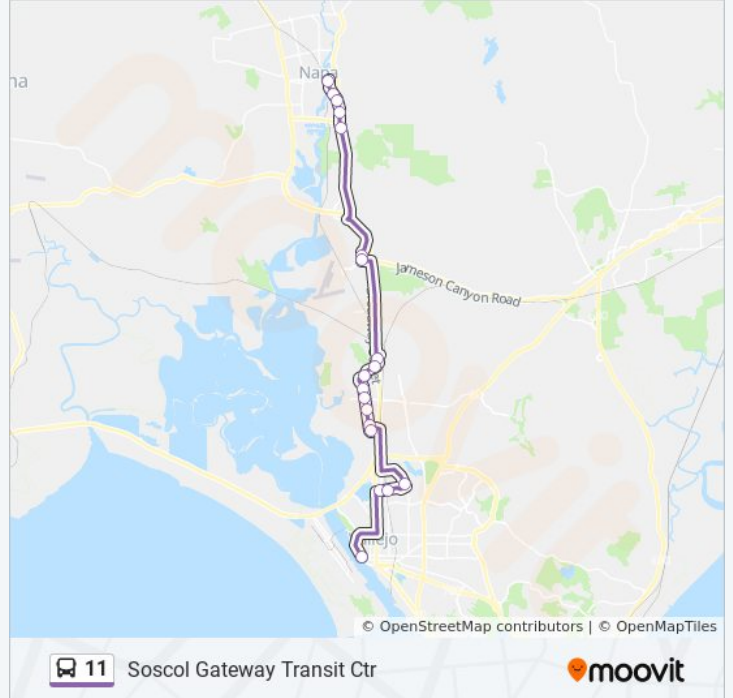

**Direction: Soscol Gateway Transit Ctr**

20 stops

[VIEW LINE SCHEDULE](#)

Mare Island Way & Georgia (Ferry)  
 Sereno Transit Center (STC)  
 Kaiser Hospital  
 Tuolumne & Hospital  
 Mini Dr at Elliott Dr  
 Elliott Dr at Severus Dr  
 American Canyon Senior Center (NB)  
 Elliott Dr at American Canyon Rd (SE)  
 Donaldson Way at Benton Way (SE)  
 Rio Del Mar at Carolyn Dr (SE)  
 Rio Del Mar and Hwy 29 (7-11)  
 Napa Junction Walmart Parking Lot  
 Devlin Rd at Airport Blvd  
 Devlin Rd (NB)

**11 bus Info**

**Direction:** Soscol Gateway Transit Ctr

**Stops:** 20

**Trip Duration:** 73 min

**Line Summary:**

Napa Valley Corporate Dr at Napa Valley Corporate Way North

Soscol Ave at Magnolia Dr

Soscol Ave at Kansas Ave North

Soscol Ave at Silverado Tr North

Soscol Ave at Sousa Ln

Soscol Gateway Transit Ctr

Mini Dr/Elliott

Broadway St at Mini Dr

Sutter Hospital SB

Sereno Dr Opp Kaiser Entrance (Kaiser Medical Center)

Sereno Transit Center (STC)

Vallejo Ferry Terminal South

Vallejo Transit Ctr

Mare Island Way & Georgia (Ferry)