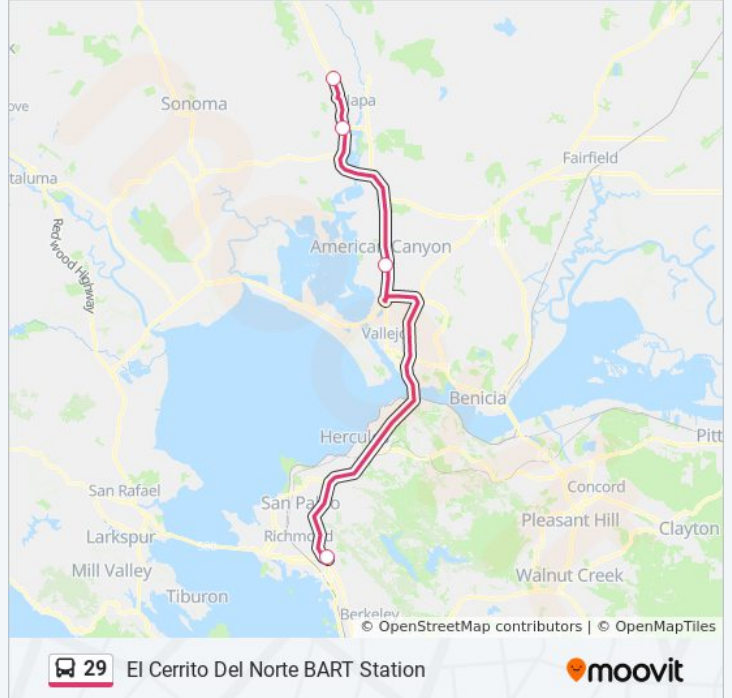

El Cerrito Del Norte BART Station

Get The App

The 29 bus line (El Cerrito Del Norte BART Station) has 2 routes. For regular weekdays, their operation hours are:
(1) El Cerrito Del Norte BART Station: 4:33 AM - 5:19 PM(2) Redwood Park N Ride: 5:40 AM - 6:45 PM
Use the Moovit App to find the closest 29 bus station near you and find out when is the next 29 bus arriving.

Direction: El Cerrito Del Norte BART Station

4 stops

[VIEW LINE SCHEDULE](#)

Redwood Park N Ride

Imola Park and Ride (SB)

American Canyon Post Office

El Cerrito Del Norte BART Station

29 bus Time Schedule

El Cerrito Del Norte BART Station Route Timetable:

Sunday	Not Operational
Monday	4:33 AM - 5:19 PM
Tuesday	4:33 AM - 5:19 PM
Wednesday	4:33 AM - 5:19 PM
Thursday	4:33 AM - 5:19 PM
Friday	4:33 AM - 5:19 PM
Saturday	Not Operational

29 bus Info

Direction: El Cerrito Del Norte BART Station

Stops: 4

Trip Duration: 63 min

Line Summary:

Direction: Redwood Park N Ride

4 stops

[VIEW LINE SCHEDULE](#)