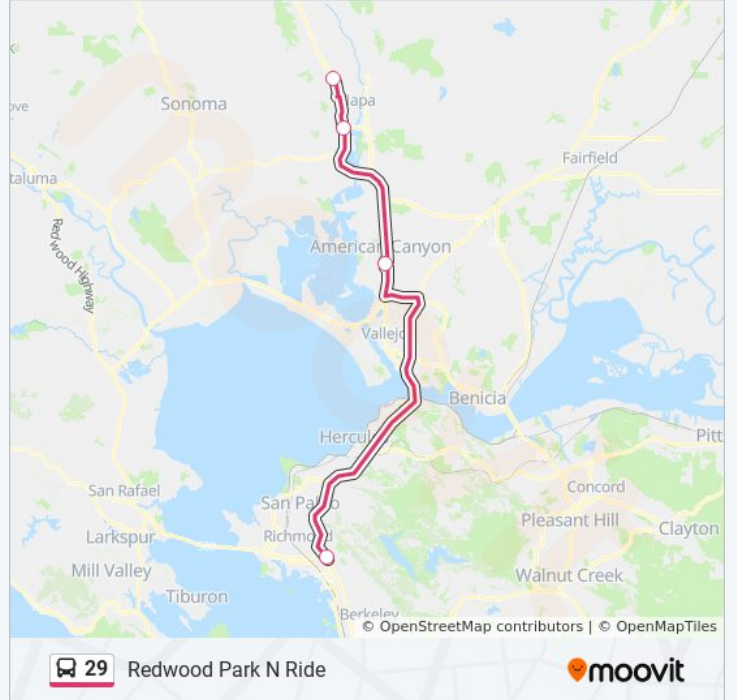

29 bus time schedules and route maps are available in an offline PDF at moovitapp.com. Use the [Moovit App](#) to see live bus times, train schedule or subway schedule, and step-by-step directions for all public transit in San Francisco - San Jose, CA.

[About Moovit](#) • [MaaS Solutions](#) • [Supported Countries](#) • [Mooviter Community](#)

© 2024 Moovit - All Rights Reserved

Check Live Arrival Times