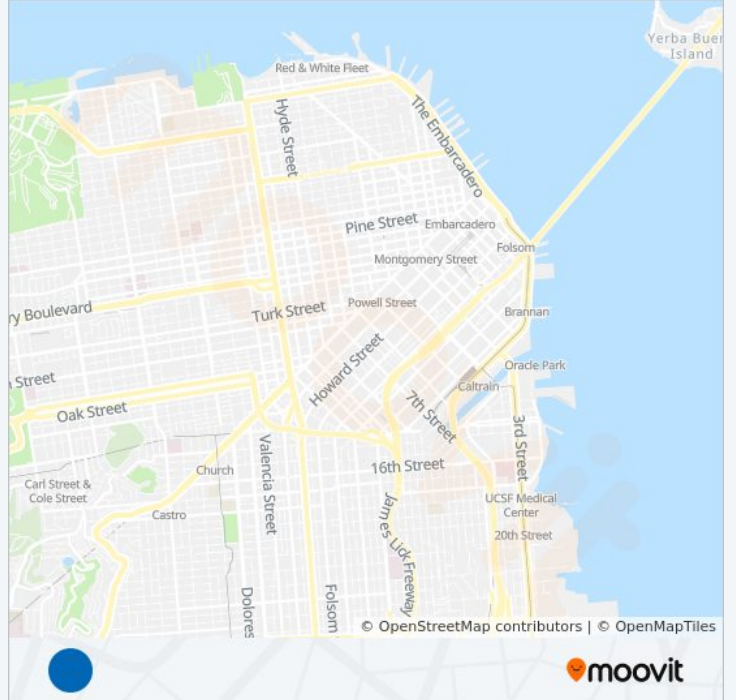

Direction: Daly City

18 stops

[VIEW LINE SCHEDULE](#)

- Dublin/Pleasanton
- West Dublin/Pleasanton
- Castro Valley
- Bay Fair
- San Leandro
- Coliseum/Oakland Airport
- Fruitvale
- Lake Merritt
- West Oakland
- Embarcadero
- Montgomery Street
- Powell Street
- Civic Center/ UN Plaza
- 16th St. Mission
- 24th St. Mission
- Glen Park
- Balboa Park
- Daly City

BLUE BART Time Schedule

Daly City Route Timetable:

Sunday	12:02 AM - 11:42 PM
Monday	12:02 AM - 11:42 PM
Tuesday	12:02 AM - 11:42 PM
Wednesday	12:02 AM - 11:42 PM
Thursday	12:02 AM - 11:42 PM
Friday	12:02 AM - 11:42 PM
Saturday	12:02 AM - 11:42 PM

BLUE BART Info

Direction: Daly City

Stops: 18

Trip Duration: 64 min

Line Summary:

Direction: Dublin

18 stops

[VIEW LINE SCHEDULE](#)

- Daly City
- Balboa Park
- Glen Park
- 24th St. Mission
- 16th St. Mission
- Civic Center/ UN Plaza
- Powell Street
- Montgomery Street
- Embarcadero
- West Oakland
- Lake Merritt
- Fruitvale
- Coliseum/Oakland Airport
- San Leandro
- Bay Fair
- Castro Valley
- West Dublin/Pleasanton
- Dublin/Pleasanton