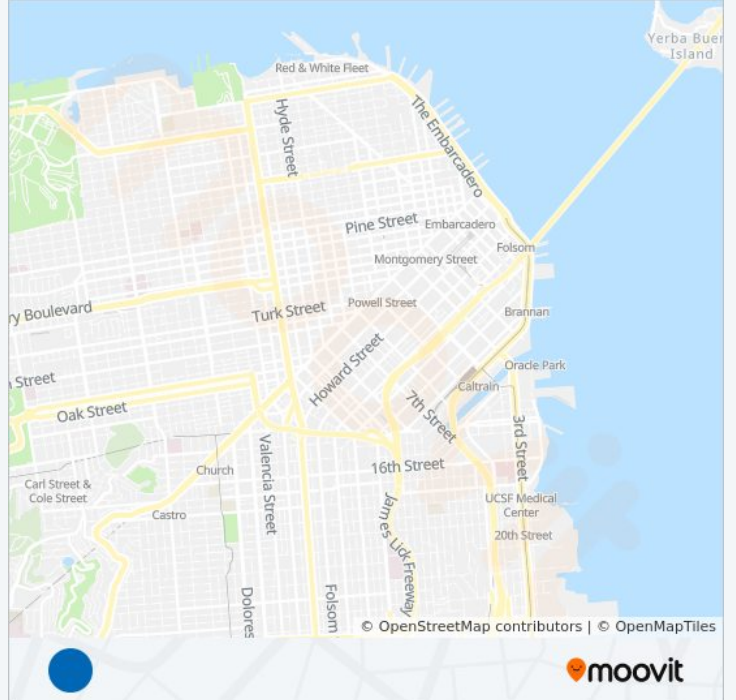

BLUE BART Info

Direction: Daly City

Stops: 18

Trip Duration: 64 min

Line Summary:

Direction: Dublin

18 stops

[VIEW LINE SCHEDULE](#)

- Daly City
- Balboa Park
- Glen Park
- 24th St. Mission
- 16th St. Mission
- Civic Center/ UN Plaza
- Powell Street
- Montgomery Street
- Embarcadero
- West Oakland
- Lake Merritt
- Fruitvale
- Coliseum/Oakland Airport
- San Leandro
- Bay Fair
- Castro Valley
- West Dublin/Pleasanton
- Dublin/Pleasanton

BLUE BART Time Schedule

Dublin Route Timetable:

Sunday	12:17 AM - 11:56 PM
Monday	12:17 AM - 11:56 PM
Tuesday	12:17 AM - 11:56 PM
Wednesday	12:17 AM - 11:56 PM
Thursday	12:17 AM - 11:56 PM
Friday	12:17 AM - 11:56 PM
Saturday	12:17 AM - 11:56 PM

BLUE BART Info

Direction: Dublin

Stops: 18

Trip Duration: 64 min

Line Summary:

BLUE BART time schedules and route maps are available in an offline PDF at moovitapp.com. Use the [Moovit App](#) to see live bus times, train schedule or subway schedule, and step-by-step directions for all public transit in San Francisco - San Jose, CA.