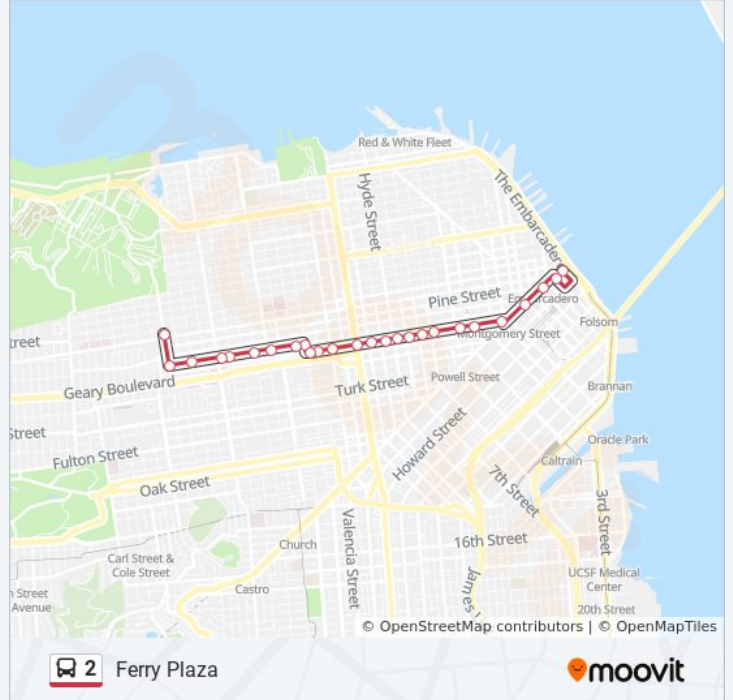

California St & Presidio Ave

Presidio Ave & California St

### 2 bus Info

**Direction:** Ferry Plaza

**Stops:** 26

**Trip Duration:** 32 min

**Line Summary:**

Post St & Taylor St

Post St & Powell St

Post St & Grant Ave

Post St & Montgomery St

Market St & 1st St

Market St & Beale St

Spear St & Market St

Steuart St & Mission St

2 bus time schedules and route maps are available in an offline PDF at [moovitapp.com](https://moovitapp.com). Use the [Moovit App](#) to see live bus times, train schedule or subway schedule, and step-by-step directions for all public transit in San Francisco - San Jose, CA.