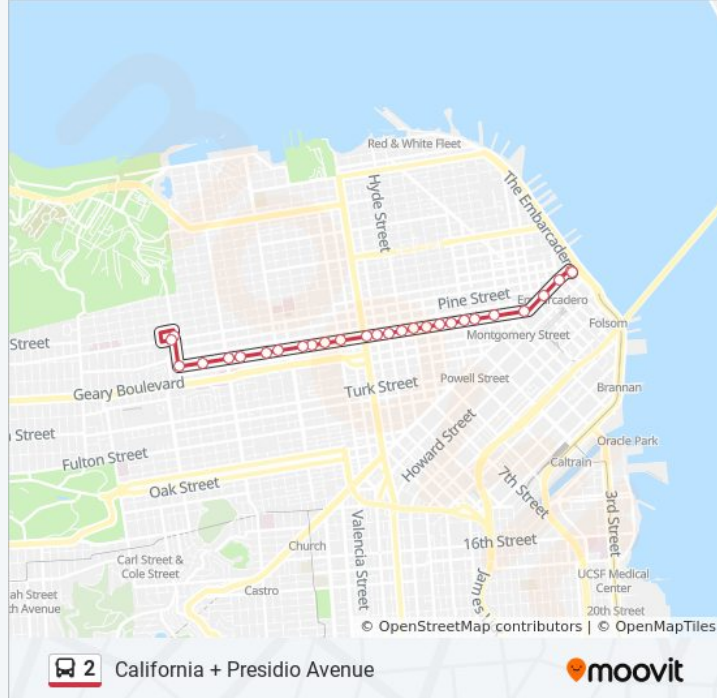

**2 bus Info**  
**Direction:** California + Presidio Avenue  
**Stops:** 28  
**Trip Duration:** 30 min  
**Line Summary:**

Sutter St & Scott St

Sutter St & Divisadero St

Sutter St & Baker St

Presidio Ave & Sutter St

California St & Presidio Ave

Presidio Ave & California St

### Direction: Ferry Plaza

26 stops

[VIEW LINE SCHEDULE](#)

Presidio Ave & California St

Sutter St & Presidio Ave

Sutter St & Baker St

Sutter St & Divisadero St

Sutter St & Scott St

### 2 bus Info

**Direction:** Ferry Plaza

**Stops:** 26

**Trip Duration:** 32 min

**Line Summary:**

Post St & Taylor St

Post St & Powell St

Post St & Grant Ave