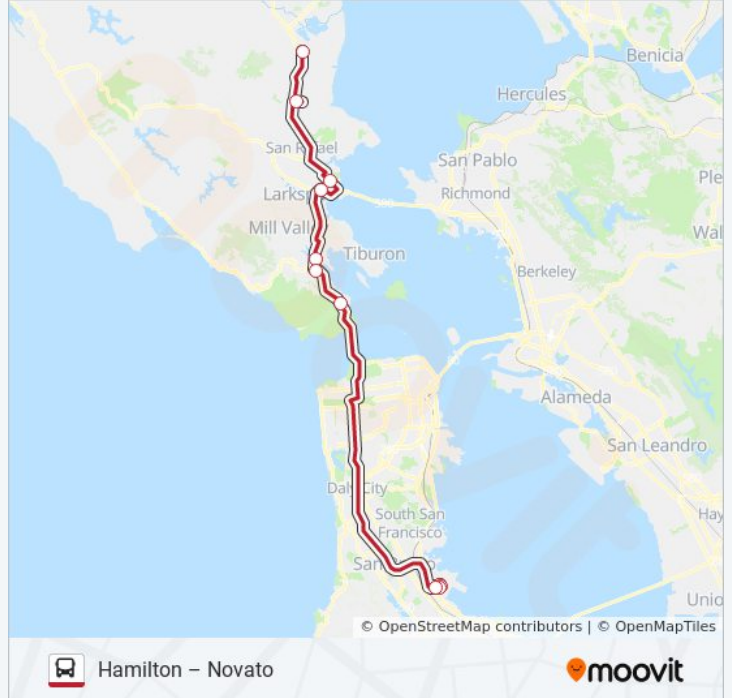

Direction: Hamilton – Novato

12 stops

[VIEW LINE SCHEDULE](#)

International Terminal Departures Level 100

Domestic Terminal 1

Terminal 2

Terminal 3

International Terminal Departures Level 100

Spencer Ave Bus Pad

Manzanita Park & Ride Lot

Hwy 101 @ Seminary Dr Bus Pad

E Sir Francis Drake Blvd & Larkspur Landing

1081 Andersen Drive – San Rafael

Smith Ranch Road Station

Hamilton – Novato

MARIN AIRPORTER bus Time Schedule

MARIN AIRPORTER bus Info**Direction:** Hamilton – Novato**Stops:** 12**Trip Duration:** 95 min**Line Summary:**

Direction: SF Airport (SFO)

11 stops

[VIEW LINE SCHEDULE](#)

Hamilton – Novato

Smith Ranch Road Station

1081 Andersen Drive – San Rafael

Larkspur Landing

Hwy 101 @ Seminary Dr Bus Pad

Manzanita Park & Ride Lot

Spencer Ave. – Sausalito

International Terminal Departures Level 100

Domestic Terminal 1

Terminal 2