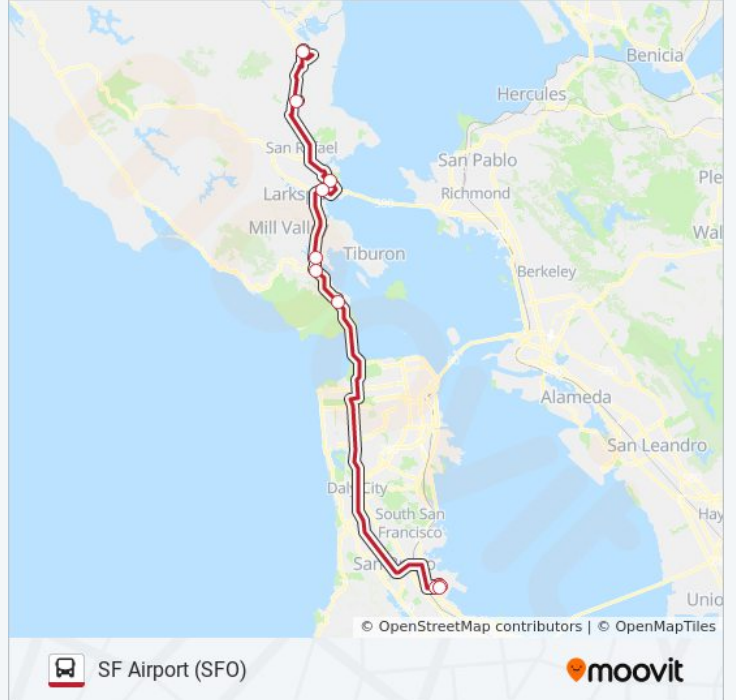

MARIN AIRPORTER bus time schedules and route maps are available in an offline PDF at moovitapp.com. Use the [Moovit App](#) to see live bus times, train schedule or subway schedule, and step-by-step directions for all public transit in San Francisco - San Jose, CA.

[About Moovit](#) • [MaaS Solutions](#) • [Supported Countries](#) • [Mooviter Community](#)

© 2024 Moovit - All Rights Reserved

Check Live Arrival Times