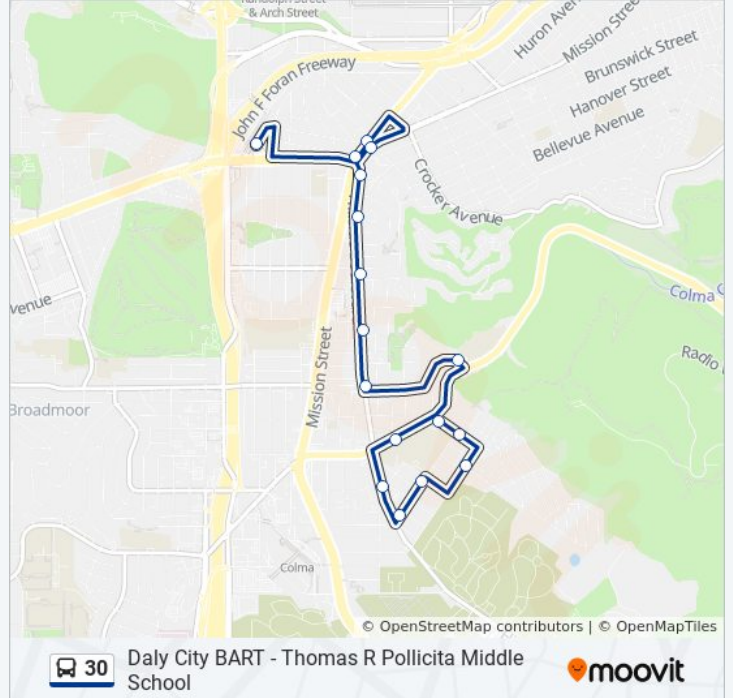

Daly City BART - Thomas R Pollicita Middle School

Get The App

The 30 bus line (Daly City BART - Thomas R Pollicita Middle School) has 2 routes. For regular weekdays, their operation hours are:

(1) Daly City BART: 3:05 PM(2) Policita Ms: 7:46 AM

Use the Moovit App to find the closest 30 bus station near you and find out when is the next 30 bus arriving.

Direction: Daly City BART

17 stops

[VIEW LINE SCHEDULE](#)

- Orange St & E Market St
- Orange St & Chester St
- Hoffman St & Lausanne Ave-The Franciscan
- Chester St & Abbot Ave
- Chester St & Villa St
- Hillside Blvd & Sylvan St
- E Market St & Wayandotte Ave
- Price St & E Market St
- Hillside Blvd & Price St
- Hillside Blvd & Bismark St
- Hillside Blvd & Gambetta St
- Hillside Blvd & Cottonwood Dr
- Hillside Blvd & Brunswick St
- Mission St & San Jose Ave/Wellington Ave
- San Jose Ave & Bepler St
- Mission St & John Daly Blvd
- Daly City BART-Bay 7

30 bus Time Schedule

Daly City BART Route Timetable:

Sunday	Not Operational
Monday	3:05 PM
Tuesday	3:05 PM
Wednesday	1:40 PM
Thursday	3:05 PM
Friday	3:05 PM
Saturday	Not Operational

30 bus Info

Direction: Daly City BART

Stops: 17

Trip Duration: 23 min

Line Summary:

Direction: Policita Ms

16 stops

[VIEW LINE SCHEDULE](#)

- Daly City BART-Bay 7
- Mission St & Sickles Ave
- Mission St & Goethe St
- San Jose Ave & Bepler St
- Hillside Blvd & Brunswick St
- Hillside Blvd & Alp Ave
- Hillside Blvd & Gambetta St
- Hillside Blvd & Bismark St
- Hillside Blvd & Price St
- Hillside Blvd & Valley St
- Chester St & Villa St
- Chester St & Abbot Ave
- Hoffman St & Lausanne Ave-The Franciscan
- Orange St & Chester St
- Orange St & E Market St
- Price St & E Market St