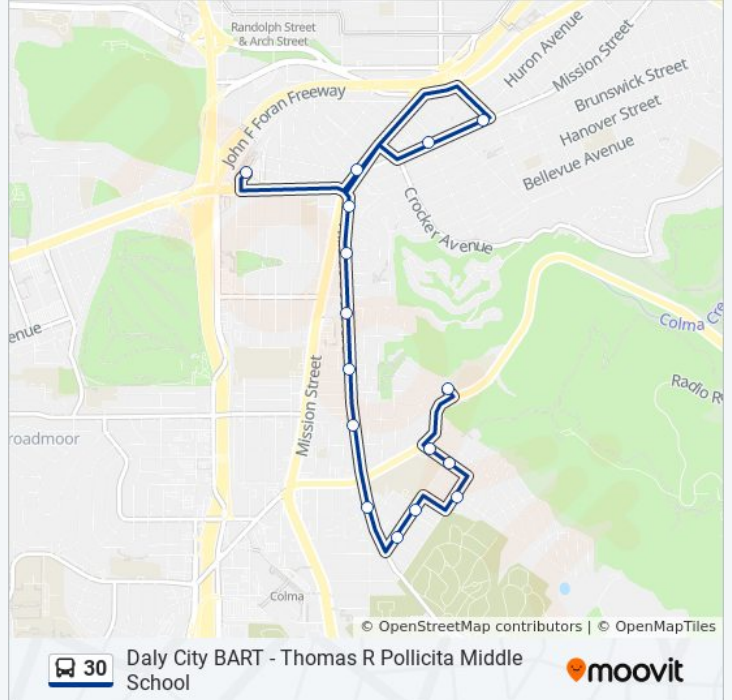

30 bus time schedules and route maps are available in an offline PDF at moovitapp.com. Use the [Moovit App](#) to see live bus times, train schedule or subway schedule, and step-by-step directions for all public transit in San Francisco - San Jose, CA.

[About Moovit](#) • [MaaS Solutions](#) • [Supported Countries](#) • [Mooviter Community](#)

© 2024 Moovit - All Rights Reserved

Check Live Arrival Times