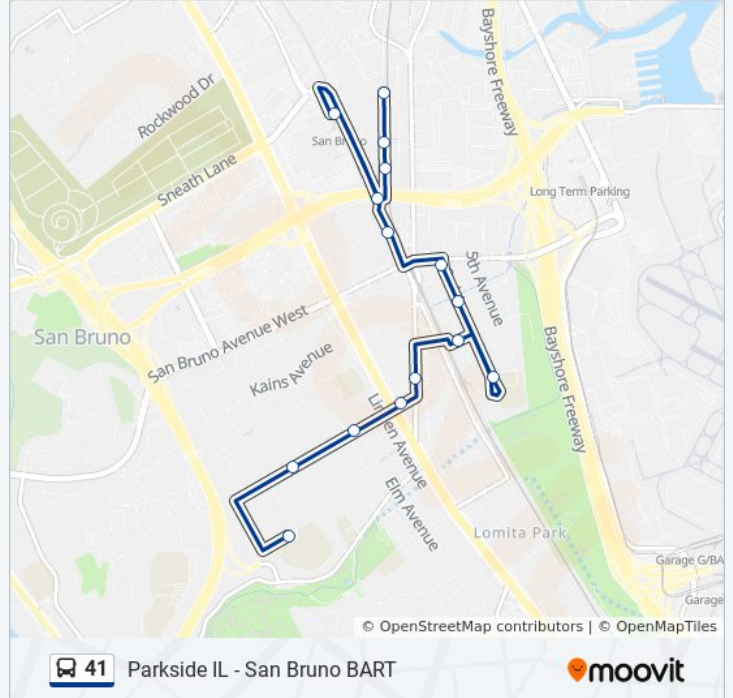

Parkside IL - San Bruno BART

Get The App

The 41 bus line (Parkside IL - San Bruno BART) has 2 routes. For regular weekdays, their operation hours are: (1) Parkside Intermediate School: 7:48 AM(2) San Bruno BART: 3:10 PM  
Use the Moovit App to find the closest 41 bus station near you and find out when is the next 41 bus arriving.

**Direction: Parkside Intermediate School**

15 stops

[VIEW LINE SCHEDULE](#)

- Herman St & Pacific Ave
- Herman St & Scott St
- Herman St & Diamond St
- San Bruno
- Huntington Ave East & Herman St
- Huntington Ave & Euclid Ave
- 3rd Ave & San Bruno Ave
- 3rd Ave & Pine St.
- 3rd Ave & Belle Air School
- Angus Ave & 2nd Ave
- San Mateo Ave & Sylvan Ave
- Jenevein Ave & El Camino Real
- Jenevein Ave & Elm Ave
- Jenevein Ave & Chestnut Ave
- Niles Ave & Cedar Ave-Parkside Intermediate School

## Direction: San Bruno BART

16 stops

[VIEW LINE SCHEDULE](#)

Niles Ave & Cedar Ave-Parkside Intermediate School

Jenevein Ave & Beech Ave

Jenevein Ave & Cypress Ave

Jenevein Ave & Elm Ave

Jenevein Ave & El Camino Real

Herman St & Diamond St

Huntington Ave East & Herman St

San Bruno