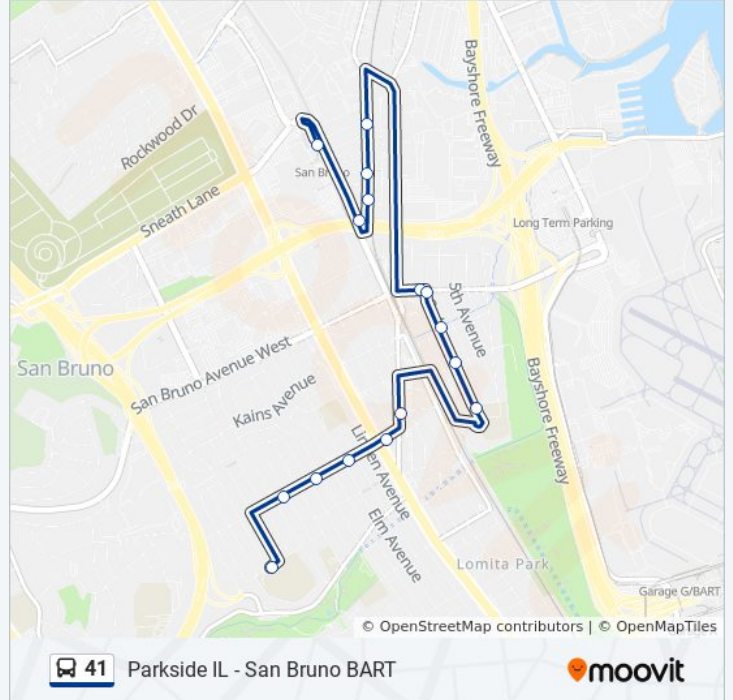

**Direction: Parkside Intermediate School**

15 stops

[VIEW LINE SCHEDULE](#)

- Herman St & Pacific Ave
- Herman St & Scott St
- Herman St & Diamond St
- San Bruno
- Huntington Ave East & Herman St
- Huntington Ave & Euclid Ave
- 3rd Ave & San Bruno Ave
- 3rd Ave & Pine St.
- 3rd Ave & Belle Air School
- Angus Ave & 2nd Ave
- San Mateo Ave & Sylvan Ave
- Jenevein Ave & El Camino Real
- Jenevein Ave & Elm Ave
- Jenevein Ave & Chestnut Ave
- Niles Ave & Cedar Ave-Parkside Intermediate School

## Direction: San Bruno BART

16 stops

[VIEW LINE SCHEDULE](#)

Niles Ave & Cedar Ave-Parkside Intermediate School

Jenevein Ave & Beech Ave

Jenevein Ave & Cypress Ave

Jenevein Ave & Elm Ave

Jenevein Ave & El Camino Real

Herman St & Diamond St

Huntington Ave East & Herman St

San Bruno

## 41 bus Info

**Direction:** San Bruno BART

**Stops:** 16

**Trip Duration:** 21 min

**Line Summary:**

41 bus time schedules and route maps are available in an offline PDF at [moovitapp.com](https://moovitapp.com). Use the [Moovit App](#) to see live bus times, train schedule or subway schedule, and step-by-step directions for all public transit in San Francisco - San Jose, CA.