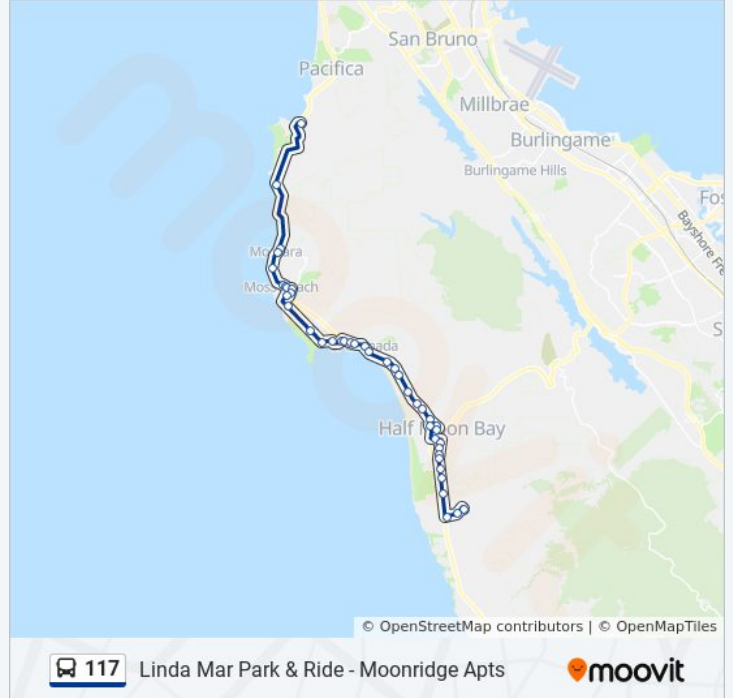

Hwy 1 & Medio Ave

3040 Hwy 1

Hwy 1 & Roosevelt Blvd

Hwy 1 & Ruisseau Francais Ave

Hwy 1 & Spindrift Way

Hwy 1 & Kehoe Ave

Hwy 1 & Grand Dr

Main St & Lewis Foster Dr

Hwy 92 & Hwy 1

Strawflower Shopping Ctr

Kelly Ave & Church St-Community Center

Main St & Miramontes St

741 Main St-Ides Hall

Main St & Poplar St

Main St & Grove St

Main St & Higgins Canyon Rd

Hwy 1 & Wavecrest Rd

Hwy 1 & Redondo Beach Rd

Miramontes Point Rd & Hwy 1

Miramontes Point Rd & Iris Ln

Miramontes Point Rd-Moonridge Apts

Direction: Pacifica

42 stops

[VIEW LINE SCHEDULE](#)

Miramontes Point Rd-Moonridge Apts

Hwy 1 & Miramontes Point Rd

Hwy 1 & Nurseryman Exchange

2265 Hwy 1

Main St & Higgins Canyon Rd

Main St & Grove St

Main St & Poplar St

735 Main St-Ides Hall

117 bus Time Schedule

Pacifica Route Timetable:

Sunday	5:01 AM - 7:01 PM
Monday	5:08 AM - 7:58 PM
Tuesday	5:08 AM - 7:58 PM
Wednesday	5:08 AM - 7:58 PM
Thursday	5:08 AM - 7:58 PM
Friday	5:08 AM - 7:58 PM
Saturday	5:01 AM - 7:01 PM

117 bus Info