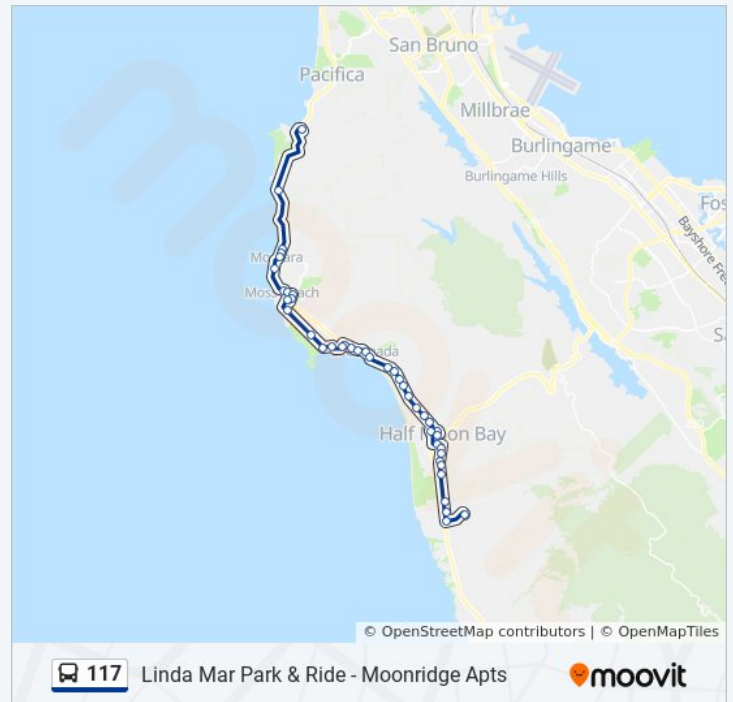

Main St & 4th St

2nd St & Main St

Devil's Slide Tunnel Stop

Direction: Pacifica

Stops: 42

Trip Duration: 55 min

Line Summary:

117 bus time schedules and route maps are available in an offline PDF at moovitapp.com. Use the [Moovit App](#) to see live bus times, train schedule or subway schedule, and step-by-step directions for all public transit in San Francisco - San Jose, CA.