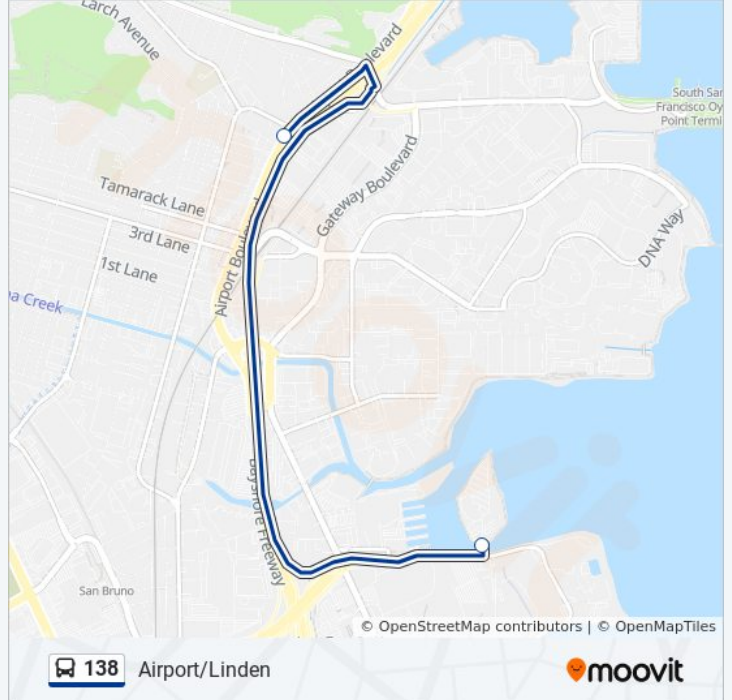

138

Airport/Linden

Get The App

The 138 bus line (Airport/Linden) has 3 routes. For regular weekdays, their operation hours are:
(1) Airport/Linden: 5:45 AM - 6:40 AM(2) Colma BART: 4:46 AM - 5:16 AM(3) Safe Harbor: 4:22 PM - 7:21 PM
Use the Moovit App to find the closest 138 bus station near you and find out when is the next 138 bus arriving.

Direction: Airport/Linden

2 stops

[VIEW LINE SCHEDULE](#)

Samtrans N Dvwy & N Access Rd-Safe Harbor Shelter

Airport Blvd & Linden Ave

138 bus Time Schedule

Airport/Linden Route Timetable:

Sunday	6:37 AM - 7:05 AM
Monday	5:45 AM - 6:40 AM
Tuesday	5:45 AM - 6:40 AM
Wednesday	5:45 AM - 6:40 AM
Thursday	5:45 AM - 6:40 AM
Friday	5:45 AM - 6:40 AM
Saturday	6:37 AM - 7:03 AM

138 bus Info

Direction: Airport/Linden

Stops: 2

Trip Duration: 10 min

Line Summary:

Direction: Colma BART

2 stops

[VIEW LINE SCHEDULE](#)

138 bus Info

Direction: Colma BART

Stops: 2

Trip Duration: 12 min

Line Summary:

Direction: Safe Harbor

3 stops

[VIEW LINE SCHEDULE](#)