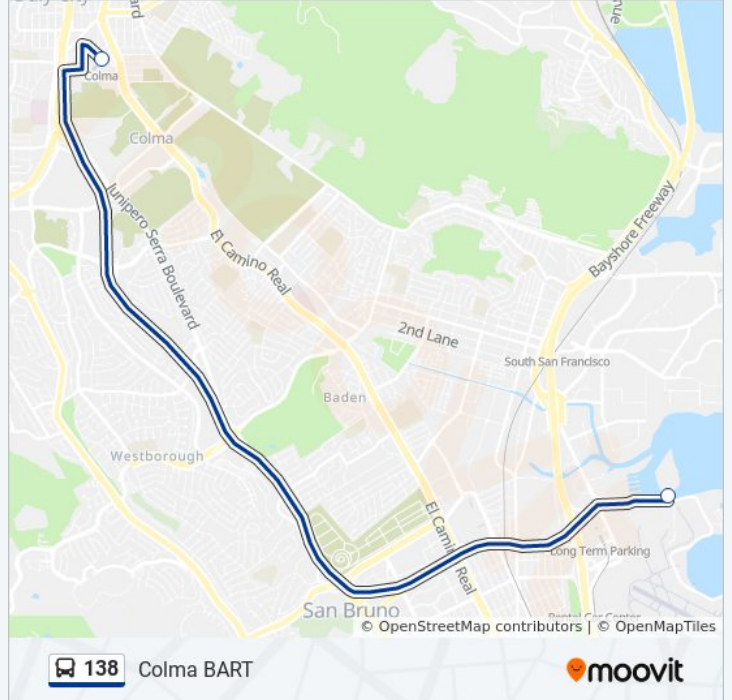

138 bus Info

Direction: Airport/Linden

Stops: 2

Trip Duration: 10 min

Line Summary:

Direction: Colma BART

2 stops

[VIEW LINE SCHEDULE](#)

Samtrans N Dvwy & N Access Rd-Safe Harbor Shelter

Colma BART-Bay 6

138 bus Time Schedule

Colma BART Route Timetable:

Sunday	6:06 AM - 7:05 AM
Monday	4:46 AM - 5:16 AM
Tuesday	4:46 AM - 5:16 AM
Wednesday	4:46 AM - 5:16 AM
Thursday	4:46 AM - 5:16 AM
Friday	4:46 AM - 5:16 AM
Saturday	6:06 AM - 6:46 AM

138 bus Info

Direction: Colma BART

Stops: 2

Trip Duration: 12 min

Line Summary:

Direction: Safe Harbor

3 stops

[VIEW LINE SCHEDULE](#)

Airport Blvd & Linden Ave

S Airport Blvd & Utah Ave

Samtrans N Dvwy & N Access Rd-Safe Harbor Shelter

138 bus Time Schedule

Safe Harbor Route Timetable:

Sunday	4:06 PM - 6:04 PM
Monday	4:22 PM - 7:21 PM
Tuesday	4:22 PM - 7:21 PM
Wednesday	4:22 PM - 7:21 PM
Thursday	4:22 PM - 7:21 PM
Friday	4:22 PM - 7:21 PM
Saturday	3:39 PM - 6:31 PM