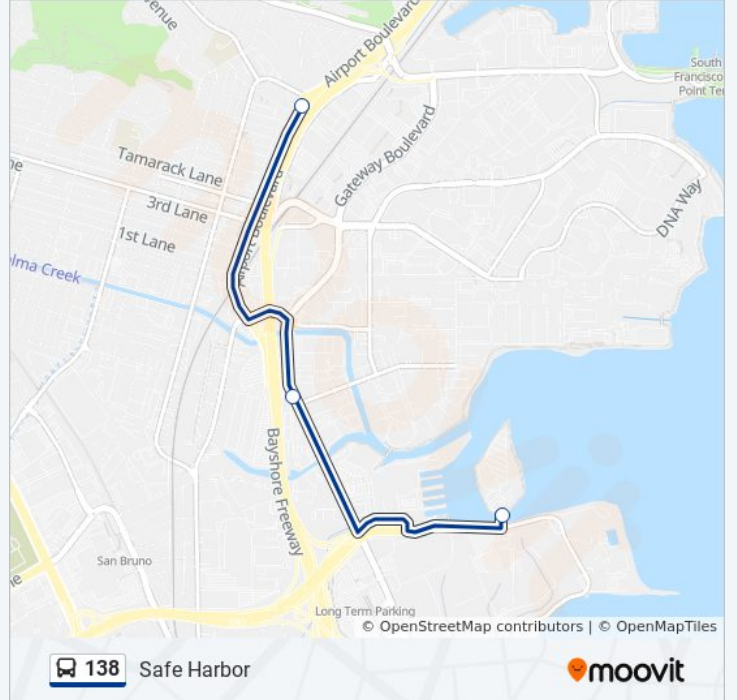

138 bus Info

Direction: Colma BART

Stops: 2

Trip Duration: 12 min

Line Summary:

Direction: Safe Harbor

3 stops

[VIEW LINE SCHEDULE](#)

Airport Blvd & Linden Ave

S Airport Blvd & Utah Ave

Samtrans N Dvwy & N Access Rd-Safe Harbor Shelter

138 bus Time Schedule

Safe Harbor Route Timetable:

Sunday	4:06 PM - 6:04 PM
Monday	4:22 PM - 7:21 PM
Tuesday	4:22 PM - 7:21 PM
Wednesday	4:22 PM - 7:21 PM
Thursday	4:22 PM - 7:21 PM
Friday	4:22 PM - 7:21 PM
Saturday	3:39 PM - 6:31 PM

138 bus Info

Direction: Safe Harbor

Stops: 3

Trip Duration: 12 min

Line Summary:

138 bus time schedules and route maps are available in an offline PDF at moovitapp.com. Use the [Moovit App](#) to see live bus times, train schedule or subway schedule, and step-by-step directions for all public transit in San Francisco - San Jose, CA.