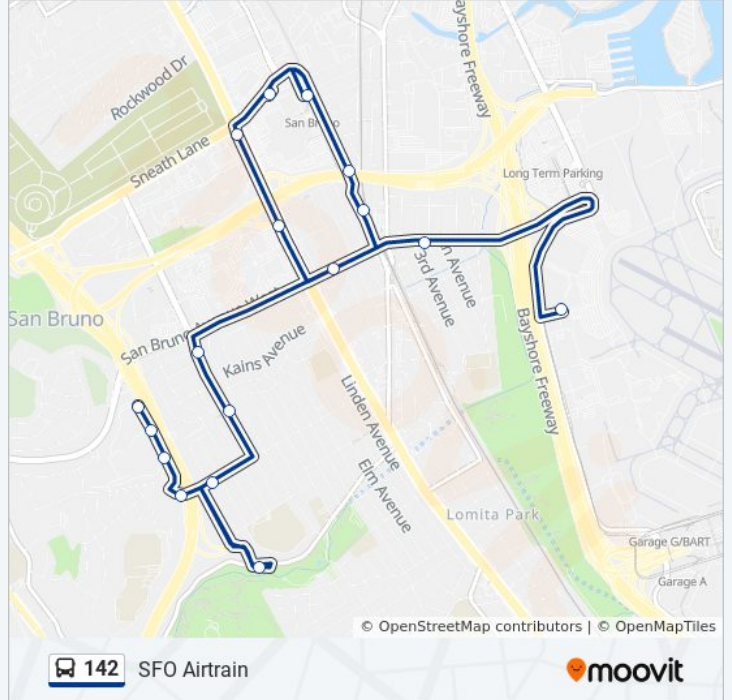

Direction: SFO Airtrain

17 stops

[VIEW LINE SCHEDULE](#)

- Shelter Creek Ln & Fire Rd 1
- Shelter Creek Ln & Fire Rd 2
- Shelter Creek Ln & Fire Rd 3
- Whitman Way & Shelter Creek Ln
- 1555 Crystal Springs Rd-San Bruno Senior Ctr
- Jenevein Ave & Hawthorne Ave
- Cherry Ave & Park Ave
- Cherry Ave & Hickory Ave
- San Bruno Ave W & Green Ave
- Huntington Ave & Euclid Ave
- Huntington Ave East & Herman St
- San Bruno
- Sneath & Huntington Inbound BART
- El Camino Real & Sneath Ln
- El Camino Real & Hwy 380
- San Bruno Ave & 3rd Ave
- SFO Rental Car Center Airtrain Station

142 bus Time Schedule

SFO Airtrain Route Timetable:

Sunday	7:21 AM - 6:21 PM
Monday	6:21 AM - 6:21 PM
Tuesday	6:21 AM - 6:21 PM
Wednesday	6:21 AM - 6:21 PM
Thursday	6:21 AM - 6:21 PM
Friday	6:21 AM - 6:21 PM
Saturday	7:21 AM - 6:21 PM

142 bus Info

Direction: SFO Airtrain

Stops: 17

Trip Duration: 28 min

Line Summary:

Direction: San Bruno

11 stops

[VIEW LINE SCHEDULE](#)

- SFO Rental Car Center Airtrain Station
- San Bruno Ave E & 3rd Ave
- Huntington Ave & Euclid Ave
- Huntington Ave East & Herman St
- San Bruno
- Sneath & Huntington Outbound BART
- El Camino Real & Sneath Ln
- El Camino Real & Hwy 380
- San Bruno Ave W & El Camino Real
- San Bruno Ave & Cherry
- Shelter Creek Ln & Fire Rd 1