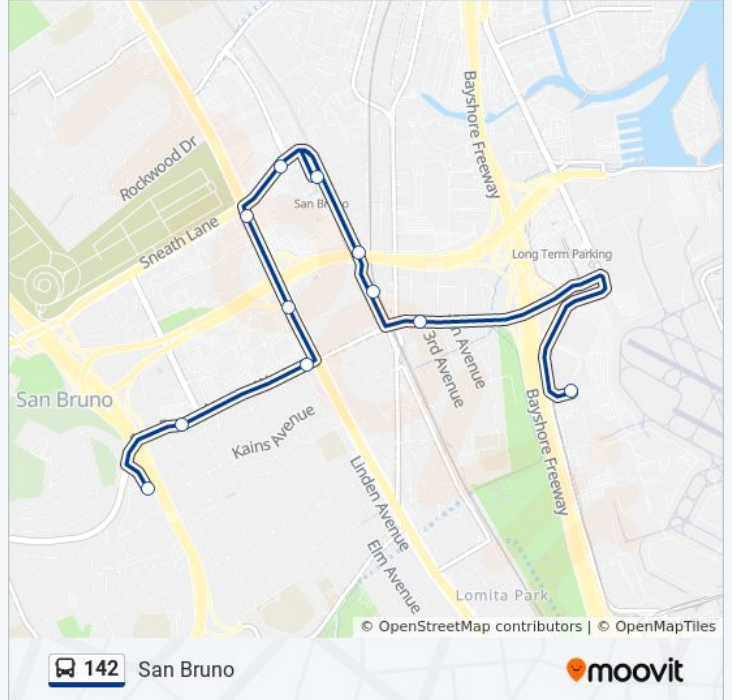

Direction: SFO Airtrain

17 stops

[VIEW LINE SCHEDULE](#)

- Shelter Creek Ln & Fire Rd 1
- Shelter Creek Ln & Fire Rd 2
- Shelter Creek Ln & Fire Rd 3
- Whitman Way & Shelter Creek Ln
- 1555 Crystal Springs Rd-San Bruno Senior Ctr
- Jenevein Ave & Hawthorne Ave
- Cherry Ave & Park Ave
- Cherry Ave & Hickory Ave
- San Bruno Ave W & Green Ave
- Huntington Ave & Euclid Ave
- Huntington Ave East & Herman St
- San Bruno
- Sneath & Huntington Inbound BART
- El Camino Real & Sneath Ln
- El Camino Real & Hwy 380
- San Bruno Ave & 3rd Ave
- SFO Rental Car Center Airtrain Station

- SFO Rental Car Center Airtrain Station
- San Bruno Ave E & 3rd Ave
- Huntington Ave & Euclid Ave
- Huntington Ave East & Herman St
- San Bruno
- Sneath & Huntington Outbound BART
- El Camino Real & Sneath Ln
- El Camino Real & Hwy 380
- San Bruno Ave W & El Camino Real
- San Bruno Ave & Cherry
- Shelter Creek Ln & Fire Rd 1

142 bus Time Schedule

San Bruno Route Timetable:

Sunday	7:02 AM - 6:00 PM
Monday	6:02 AM - 6:00 PM
Tuesday	6:02 AM - 6:00 PM
Wednesday	6:02 AM - 6:00 PM
Thursday	6:02 AM - 6:00 PM
Friday	6:02 AM - 6:00 PM
Saturday	7:02 AM - 6:00 PM

142 bus Info

Direction: San Bruno

Stops: 11

Trip Duration: 21 min

Line Summary:

142 bus time schedules and route maps are available in an offline PDF at moovitapp.com. Use the [Moovit App](#) to see live bus times, train schedule or subway schedule, and step-by-step directions for all public transit in San Francisco - San Jose, CA.