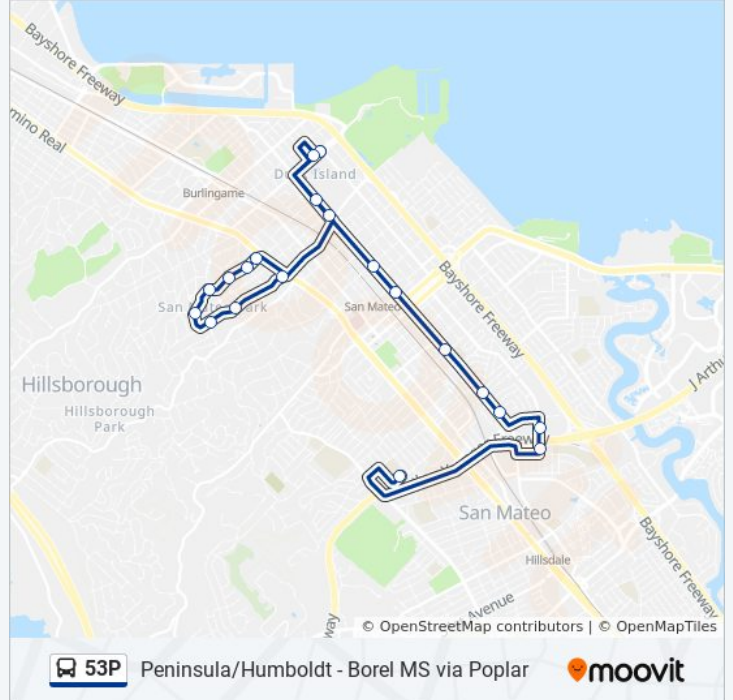

Use the Moovit App to find the closest 53P bus station near you and find out when is the next 53P bus arriving.

**Direction: Borel School**

19 stops

[VIEW LINE SCHEDULE](#)

- Peninsula Ave & Victoria Rd
- W Poplar Ave & El Camino Real
- W Poplar Ave & Park Ln
- W Poplar Ave & Costa Rica Ave
- Occidental Ave & Clark Dr
- Clark Dr & Dorchester Rd
- Clark Dr & Crescent Ave
- Clark Dr & Hurlingham Ave
- Clark Dr & El Camino Real
- N Delaware St & E Poplar Ave
- 153 N Delaware St
- S Delaware St & Cypress Ave
- S Delaware St & 3rd Ave
- S Delaware St & 10th Ave
- S Delaware St & 16th Ave
- S Delaware St & Charles Ln
- Ginniver St & 19th Ave
- S Grant St & Concar Dr
- Barneson Ave & Rhus St

**Stops:** 19

**Trip Duration:** 45 min

**Line Summary:**

**53P** Peninsula/Humboldt - Borel MS via Poplar 

**Direction: Peninsula/Humboldt**

19 stops

[VIEW LINE SCHEDULE](#)

- Borel Ms-Borel Ave Bay 2
- Ginniver St & 19th Ave
- S Grant St & Concar Dr
- S Delaware St & Charles Ln
- S Delaware St & 16th Ave
- S Delaware St & 10th Ave
- S Delaware St & 2nd Ave
- N Delaware St & Tilton Ave
- N Delaware St & E Bellevue Ave
- W Poplar Ave & El Camino Real
- W Poplar Ave & Park Ln
- W Poplar Ave & Costa Rica Ave
- Occidental Ave & Clark Dr
- Clark Dr & Dorchester Rd
- Clark Dr & Crescent Ave
- Clark Dr & Hurlingham Ave
- Clark Dr & El Camino Real
- 640 N Delaware St

**53P bus Time Schedule**

Peninsula/Humboldt Route Timetable:

Sunday	Not Operational
Monday	3:17 PM
Tuesday	3:17 PM
Wednesday	2:21 PM
Thursday	3:17 PM
Friday	2:21 PM
Saturday	Not Operational

**53P bus Info**

**Direction:** Peninsula/Humboldt

**Stops:** 19

**Trip Duration:** 41 min

**Line Summary:**

53P bus time schedules and route maps are available in an offline PDF at [moovitapp.com](https://moovitapp.com). Use the [Moovit App](#) to see live bus times, train schedule or subway schedule, and step-by-step directions for all public transit in San Francisco - San Jose, CA.