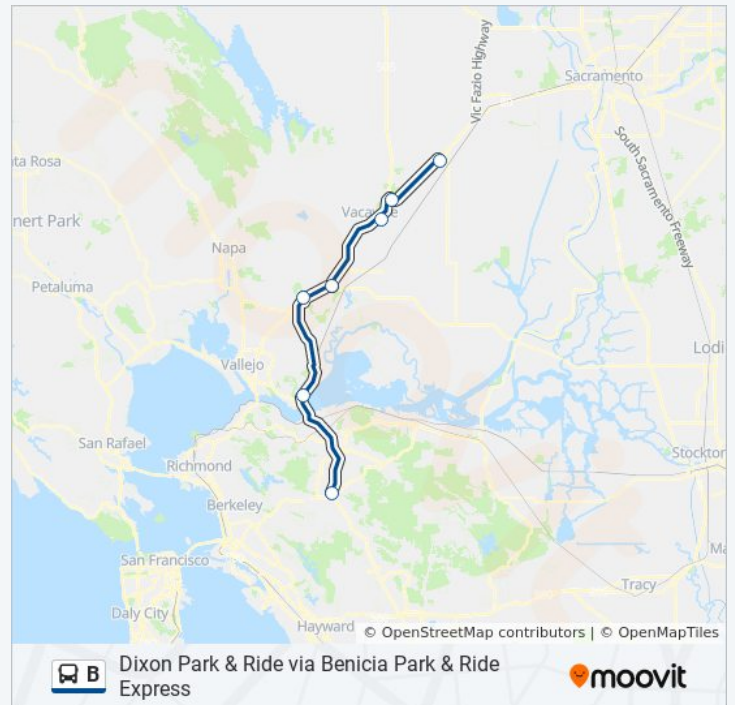

Suisun Valley Rd at Kaiser Dr (Scc Fairfield)

Fairfield Transportation Center

Vacaville Transportation Center (Vatc)

Dixon Park & Ride

Thursday

6:51 AM - 6:10 PM

Friday

6:51 AM - 6:10 PM

Saturday

7:15 AM - 6:10 PM

B bus Info

Direction: Dixon Park & Ride via Benicia Park & Ride Express

Stops: 6

Trip Duration: 74 min

Line Summary:

Direction: Fairfield Transit Center via Benicia Park & Ride Express

4 stops

[VIEW LINE SCHEDULE](#)

Walnut Creek BART Station

Benicia Park & Ride

Suisun Valley Rd at Kaiser Dr (Scc Fairfield)

Fairfield Transportation Center

B bus Time Schedule

Fairfield Transit Center via Benicia Park & Ride Express Route Timetable:

7 stops

[VIEW LINE SCHEDULE](#)

Mark Hall Dr & Alumni Ln (Uc Davis Mondavi Center)

Dixon Park & Ride

Vacaville Transportation Center (Vatc)

Fairfield Transportation Center

Suisun Valley Rd & Westamerica Dr (Scc Fairfield)