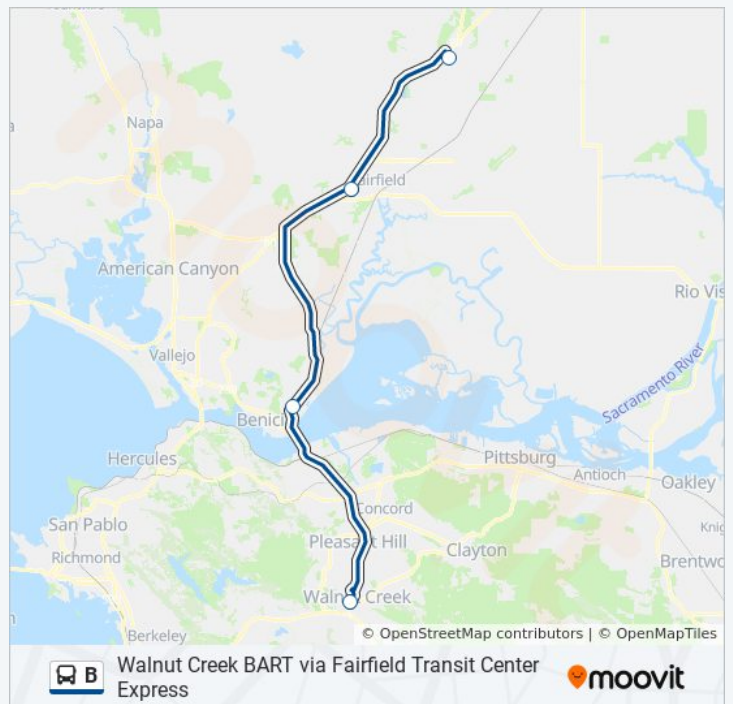

7 stops

[VIEW LINE SCHEDULE](#)

Mark Hall Dr & Alumni Ln (Uc Davis Mondavi Center)

Dixon Park & Ride

Vacaville Transportation Center (Vatc)

Fairfield Transportation Center

Suisun Valley Rd & Westamerica Dr (Scc Fairfield)

Benicia Park & Ride

Walnut Creek BART Station

Direction: Walnut Creek BART via Fairfield Transit Center Express

5 stops

[VIEW LINE SCHEDULE](#)

Vacaville Transportation Center (Vatc)

Fairfield Transportation Center

Suisun Valley Rd & Westamerica Dr (Scc Fairfield)

Benicia Park & Ride

Walnut Creek BART Station

B bus Info

Direction: Walnut Creek BART via Fairfield Transit Center Express

Stops: 5

Trip Duration: 56 min

Line Summary:

Direction: Walnut Creek BART via Solano Community College Express

4 stops

[VIEW LINE SCHEDULE](#)

Fairfield Transportation Center

Suisun Valley Rd & Westamerica Dr (Scc Fairfield)

Benicia Park & Ride

Walnut Creek BART Station