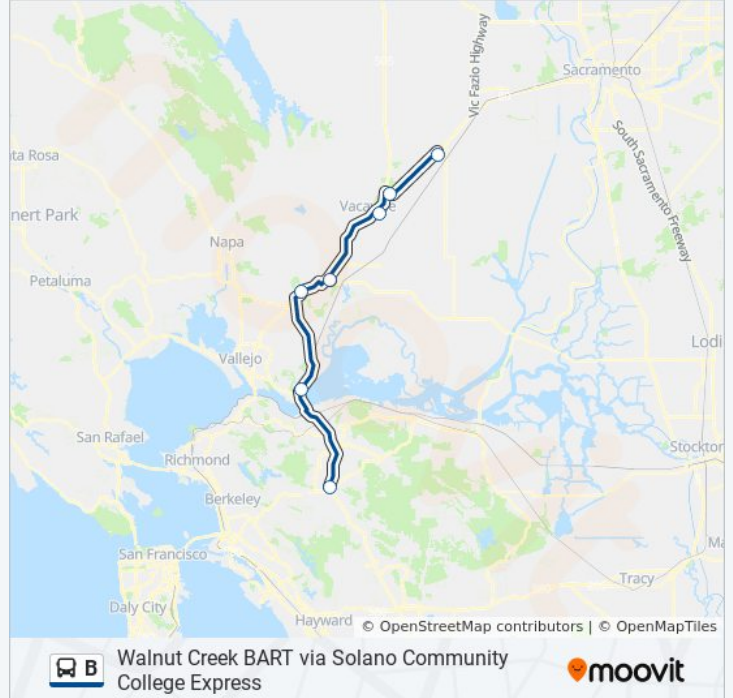

B bus Info

Direction: Walnut Creek BART via Solano Community College Express

Stops: 4

Trip Duration: 46 min

Line Summary:

Direction: Walnut Creek BART via Vacaville Transportation Center Express

6 stops

[VIEW LINE SCHEDULE](#)