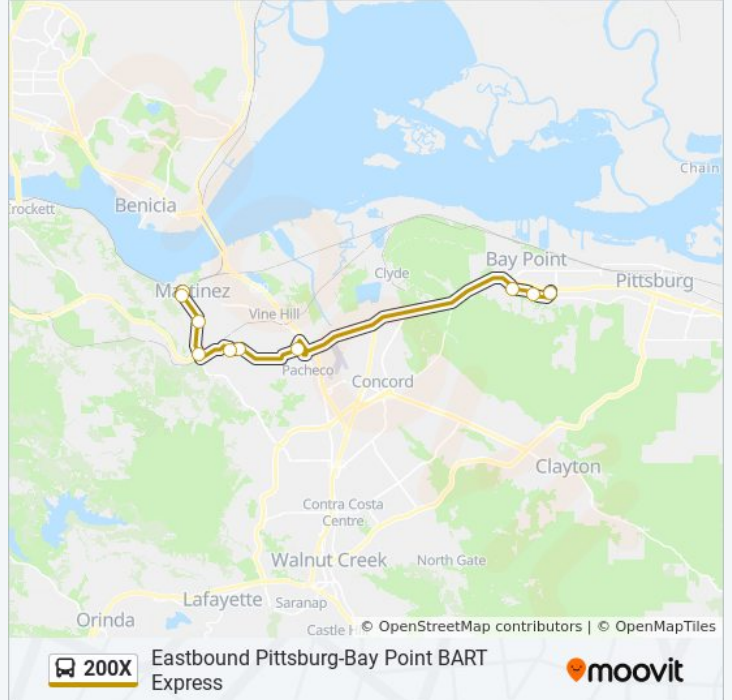

Eastbound Pittsburg-Bay Point BART Express

[Get The App](#)

The 200X bus line (Eastbound Pittsburg-Bay Point BART Express) has 2 routes. For regular weekdays, their operation hours are:

(1) Eastbound Pittsburg-Bay Point BART Express: 7:22 AM - 5:23 PM (2) Westbound Amtrak Express: 6:16 AM - 4:20 PM

Use the Moovit App to find the closest 200X bus station near you and find out when is the next 200X bus arriving.

Direction: Eastbound Pittsburg-Bay Point BART Express

10 stops

[VIEW LINE SCHEDULE](#)

Amtrak

West Leland Rd & Alves Ranch Rd

Pittsburg/Bay Point BART

200X bus Time Schedule

Eastbound Pittsburg-Bay Point BART Express Route Timetable:

Sunday	Not Operational
Monday	7:22 AM - 5:23 PM
Tuesday	7:22 AM - 5:23 PM
Wednesday	7:22 AM - 5:23 PM
Thursday	7:22 AM - 5:23 PM
Friday	7:22 AM - 5:23 PM
Saturday	Not Operational

200X bus Info

Direction: Eastbound Pittsburg-Bay Point BART Express

Stops: 10

Trip Duration: 39 min

Line Summary:

Direction: Westbound Amtrak Express

10 stops

[VIEW LINE SCHEDULE](#)