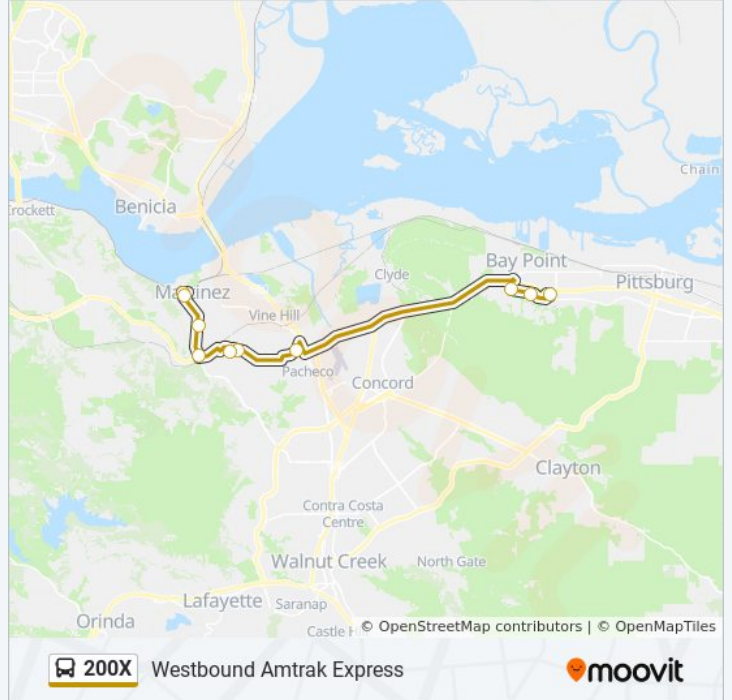

200X bus time schedules and route maps are available in an offline PDF at moovitapp.com. Use the [Moovit App](#) to see live bus times, train schedule or subway schedule, and step-by-step directions for all public transit in San Francisco - San Jose, CA.

[About Moovit](#) • [MaaS Solutions](#) • [Supported Countries](#) • [Mooviter Community](#)

© 2024 Moovit - All Rights Reserved

Check Live Arrival Times