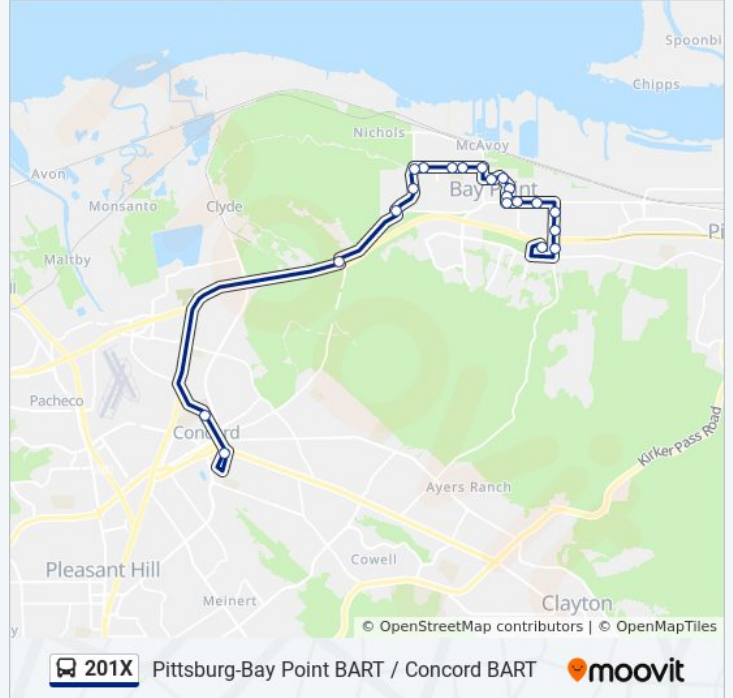

- Concord BART
- East St & Bacon St
- Willow Pass Rd & Evora Rd
- Driftwood Dr & Coastview Ct
- Driftwood Dr & Steffa St
- Driftwood Dr & Pacifica Ave
- Pacifica Ave & Shoal Dr
- Pacifica Ave & Harbor Dr
- Pacifica Ave & Breaker Dr
- Port Chicago Hwy & Pacific Ave
- Kevin Dr & Harvey Wy
- Kevin Dr & Kim St
- Kevin Dr & Pamela Dr
- Kevin Dr & Willow Pass Rd
- Willow Pass and Kevin Dr
- Willow Pass Rd & Ambrose Ave
- Willow Pass Rd & Clearland Dr
- Bailey Rd & Mary Ann Ln
- Bailey Rd & Canal Rd
- Bailey Rd & Maylard St

**201X bus Info**

**Direction:** Eastbound Pittsburg-Bay Point BART Express

**Stops:** 22

**Trip Duration:** 39 min

**Line Summary:**

West Leland Rd & OAK Hills Dr

Pittsburg/Bay Point BART

Willow Pass Rd & Alves

Willow Pass Rd & Kevin Dr

Kevin Dr & Oram Wy

Kevin Dr & Pamela Dr

Kevin Dr & Shellie Ct

Kevin Dr & Harvey Wy

Pacifica Ave & Port Chicago Hwy

Pacifica Ave & Canal Dr

### 201X bus Info

**Direction:** Westbound Concord BART Express

**Stops:** 21

**Trip Duration:** 40 min

**Line Summary:**

Willow Pass Rd & Evora Rd

East St & Bacon St

Concord BART