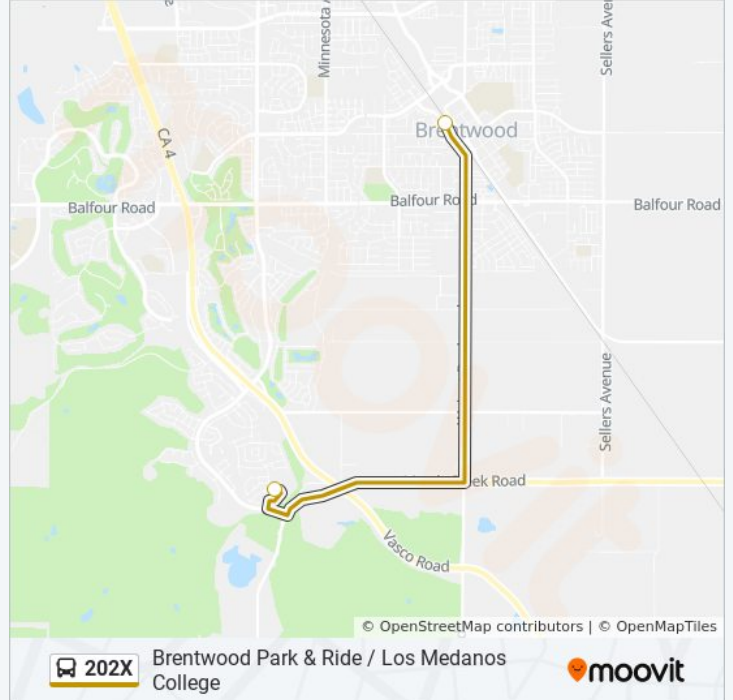

Use the Moovit App to find the closest 202X bus station near you and find out when is the next 202X bus arriving.

Direction: Eastbound Brentwood Park & Ride Express

2 stops

[VIEW LINE SCHEDULE](#)

Lmc Brentwood Center

202X bus Info

Direction: Eastbound Brentwood Park & Ride Express

Stops: 2

Trip Duration: 14 min

Line Summary:

Direction: Westbound Lmc Brentwood Center Express

2 stops

[VIEW LINE SCHEDULE](#)

Brentwood Park N Ride

Lmc Brentwood Center

202X bus Time Schedule

Westbound Lmc Brentwood Center Express Route
Timetable:

Sunday	Not Operational
Monday	7:31 AM - 4:36 PM
Tuesday	7:31 AM - 4:36 PM
Wednesday	7:31 AM - 4:36 PM
Thursday	7:31 AM - 4:36 PM
Friday	7:31 AM - 4:36 PM
Saturday	Not Operational

202X bus Info

Direction: Westbound Lmc Brentwood Center Express

Stops: 2

Trip Duration: 14 min

Line Summary:

202X bus time schedules and route maps are available in an offline PDF at moovitapp.com. Use the [Moovit App](#) to see live bus times, train schedule or subway schedule, and step-by-step directions for all public transit in San Francisco - San Jose, CA.