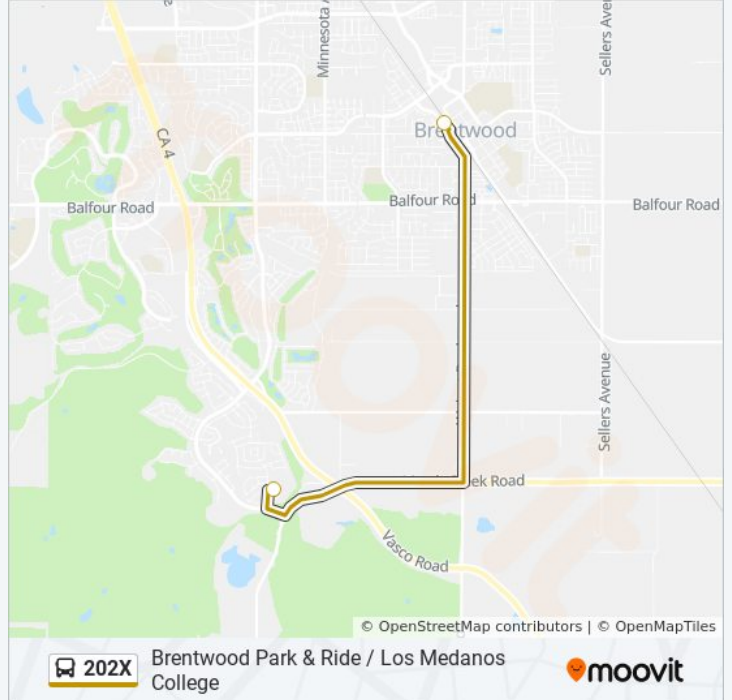

Brentwood Park & Ride / Los Medanos College

Get The App

The 202X bus line (Brentwood Park & Ride / Los Medanos College) has 2 routes. For regular weekdays, their operation hours are:

(1) Eastbound Brentwood Park & Ride Express: 8:05 AM - 5:10 PM
(2) Westbound Lmc Brentwood Center Express: 7:31 AM - 4:36 PM

Use the Moovit App to find the closest 202X bus station near you and find out when is the next 202X bus arriving.

Direction: Eastbound Brentwood Park & Ride Express

2 stops

[VIEW LINE SCHEDULE](#)

Lmc Brentwood Center

Brentwood Park N Ride

202X bus Time Schedule

Eastbound Brentwood Park & Ride Express Route
Timetable:

Sunday	Not Operational
Monday	8:05 AM - 5:10 PM
Tuesday	8:05 AM - 5:10 PM
Wednesday	8:05 AM - 5:10 PM
Thursday	8:05 AM - 5:10 PM
Friday	8:05 AM - 5:10 PM
Saturday	Not Operational

202X bus Info

Direction: Eastbound Brentwood Park & Ride Express

Stops: 2

Trip Duration: 14 min

Line Summary:

Direction: Westbound Lmc Brentwood Center Express

2 stops

[VIEW LINE SCHEDULE](#)