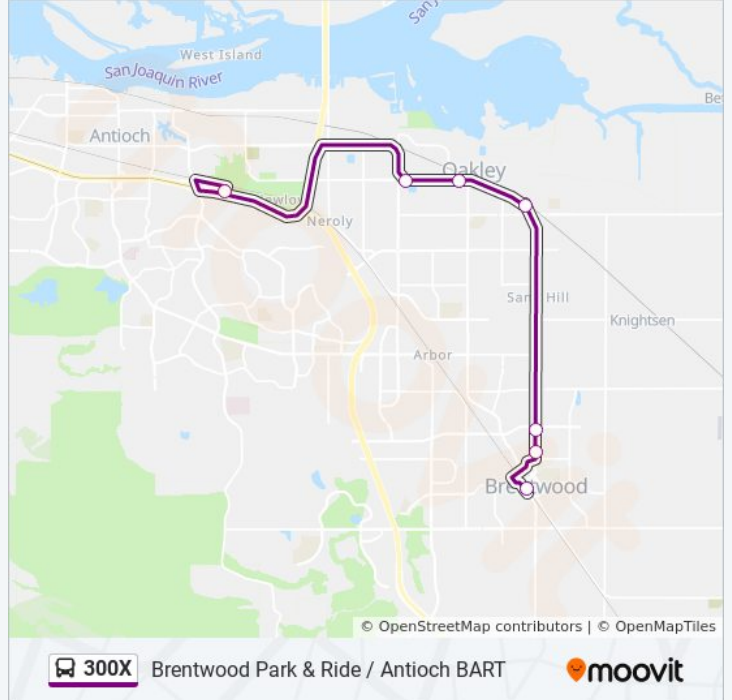

Brentwood Park & Ride / Antioch BART

Get The App

The 300X bus line (Brentwood Park & Ride / Antioch BART) has 2 routes. For regular weekdays, their operation hours are:

(1) Eastbound Brentwood Park & Ride Express: 7:20 AM - 8:20 PM (2) Westbound Antioch BART Express: 4:00 AM - 7:30 PM

Use the Moovit App to find the closest 300X bus station near you and find out when is the next 300X bus arriving.

Direction: Eastbound Brentwood Park & Ride Express

7 stops

[VIEW LINE SCHEDULE](#)

Antioch BART

Main St & Empire Ave

Main St & Norcross Ln

Oakley Park N Ride

Brentwood Blvd & Sand Creek Rd

Brentwood Blvd & Village Dr

Brentwood Park N Ride

300X bus Time Schedule

Eastbound Brentwood Park & Ride Express Route
Timetable:

Stops: 7

Trip Duration: 38 min

Line Summary:

Direction: Westbound Antioch BART Express

7 stops

[VIEW LINE SCHEDULE](#)

Brentwood Park N Ride

Brentwood Blvd & Village Dr