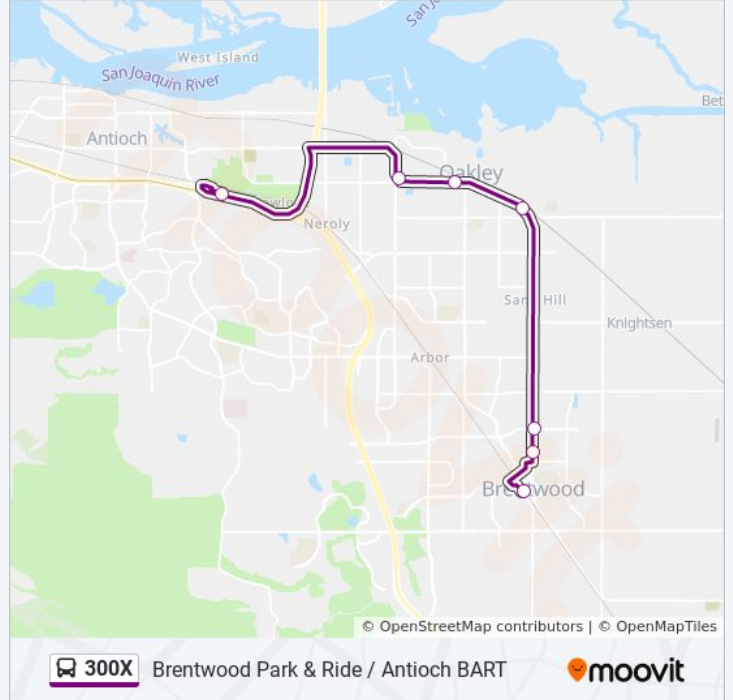

300X bus time schedules and route maps are available in an offline PDF at moovitapp.com. Use the [Moovit App](#) to see live bus times, train schedule or subway schedule, and step-by-step directions for all public transit in San Francisco - San Jose, CA.

[About Moovit](#) • [MaaS Solutions](#) • [Supported Countries](#) • [Mooviter Community](#)

© 2024 Moovit - All Rights Reserved

Check Live Arrival Times