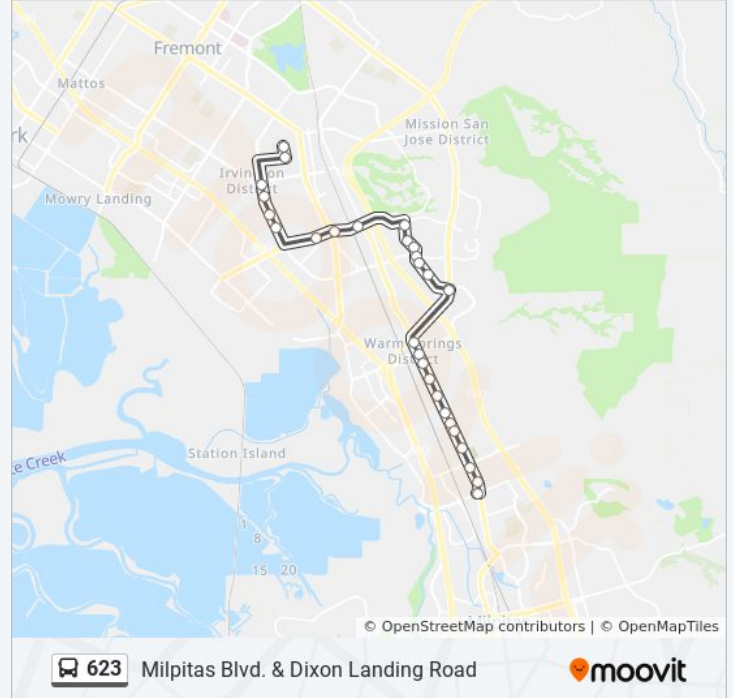

Warm Springs Blvd & E Warren Av

Warm Springs Blvd & Mission Falls Ln

Warm Springs Blvd & Lippert Av

Warm Springs Blvd & Gable Dr (Near Hammond Av)

Warm Springs Blvd & Camphor Av

Warm Springs Blvd & Starlite Way

Warm Springs Blvd & Whitney Pl

Warm Springs Blvd & Tonopah Dr

Warm Springs Blvd & Kato Rd

N Milpitas Blvd & Firethorn St

Dixon Landing Rd & N Milpitas Blvd

623 bus time schedules and route maps are available in an offline PDF at moovitapp.com. Use the [Moovit App](#) to see live bus times, train schedule or subway schedule, and step-by-step directions for all public transit in San Francisco - San Jose, CA.

[About Moovit](#) · [MaaS Solutions](#) · [Supported Countries](#) · [Mooviter Community](#)

© 2024 Moovit - All Rights Reserved

Check Live Arrival Times