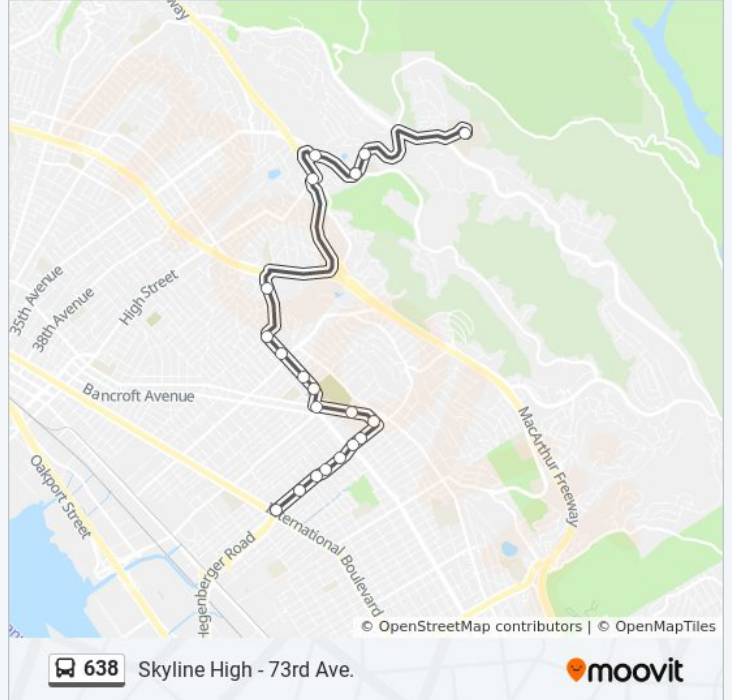

Use the Moovit App to find the closest 638 bus station near you and find out when is the next 638 bus arriving.

Direction: 73rd Ave. & International Blvd.

20 stops

[VIEW LINE SCHEDULE](#)

- Skyline High School
- Redwood Rd & Crestmont Dr
- Redwood Rd & Sereno Cir
- Redwood Rd & Terrabella Way (West Jctn)
- Carson St & Aliso Av
- Macarthur Blvd & Pierson St.(Mills College)
- Macarthur Blvd & 55th Av
- Macarthur Blvd & Millsbrae Av
- Camden St & 62nd Av (Frick Middle School)
- Camden St & 64th Av
- Foothill Blvd & Havenscourt Blvd
- Foothill Blvd & Church St
- Eastmont Transit Center
- 73rd Av & Garfield Av
- 73rd Av & Bancroft Av
- 73rd Av & Krause Av
- 73rd Av & Arthur St
- 73rd Av & Lockwood St
- 73rd Av & Favor St
- 73rd Av & International Blvd

638 bus Time Schedule

73rd Ave. & International Blvd. Route Timetable:

Sunday	Not Operational
Monday	3:38 PM
Tuesday	3:38 PM
Wednesday	2:06 PM
Thursday	3:38 PM
Friday	Not Operational
Saturday	Not Operational

638 bus Info

Direction: 73rd Ave. & International Blvd.

Stops: 20

Trip Duration: 32 min

Line Summary:

Direction: Skyline High School

19 stops

[VIEW LINE SCHEDULE](#)