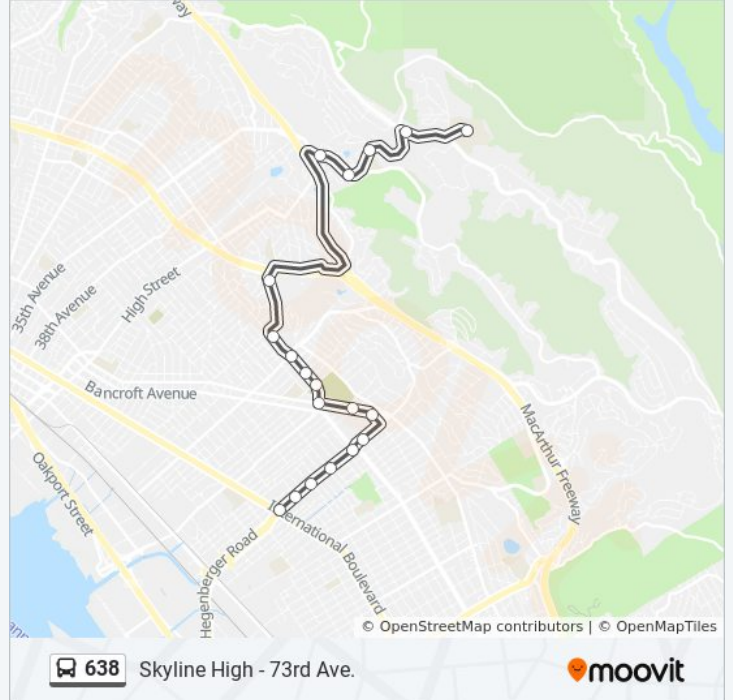

638 bus time schedules and route maps are available in an offline PDF at moovitapp.com. Use the [Moovit App](#) to see live bus times, train schedule or subway schedule, and step-by-step directions for all public transit in San Francisco - San Jose, CA.

[About Moovit](#) • [MaaS Solutions](#) • [Supported Countries](#) • [Mooviter Community](#)

© 2024 Moovit - All Rights Reserved

Check Live Arrival Times