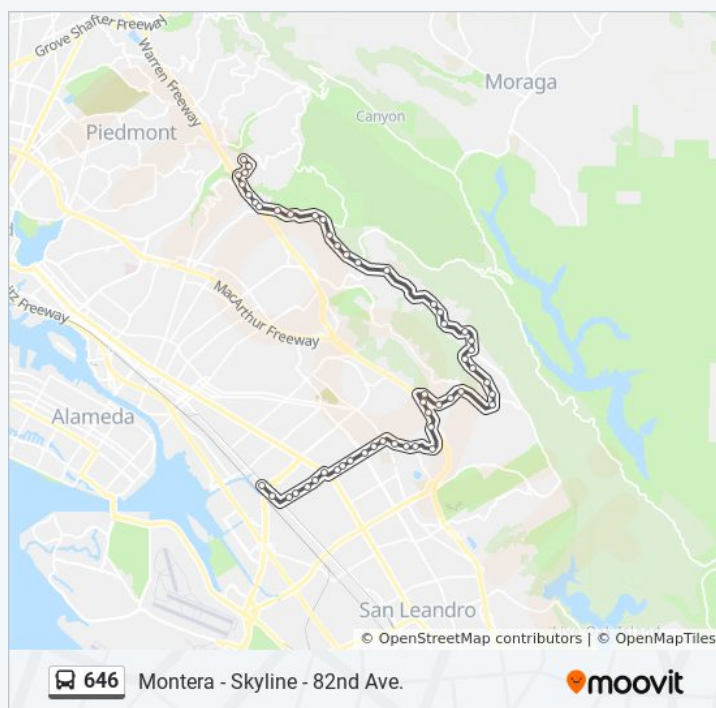

Friday Not Operational

Saturday Not Operational

646 bus Info

Direction: Montera Middle School

Stops: 52

Trip Duration: 48 min

Line Summary:

13200 Skyline Blvd