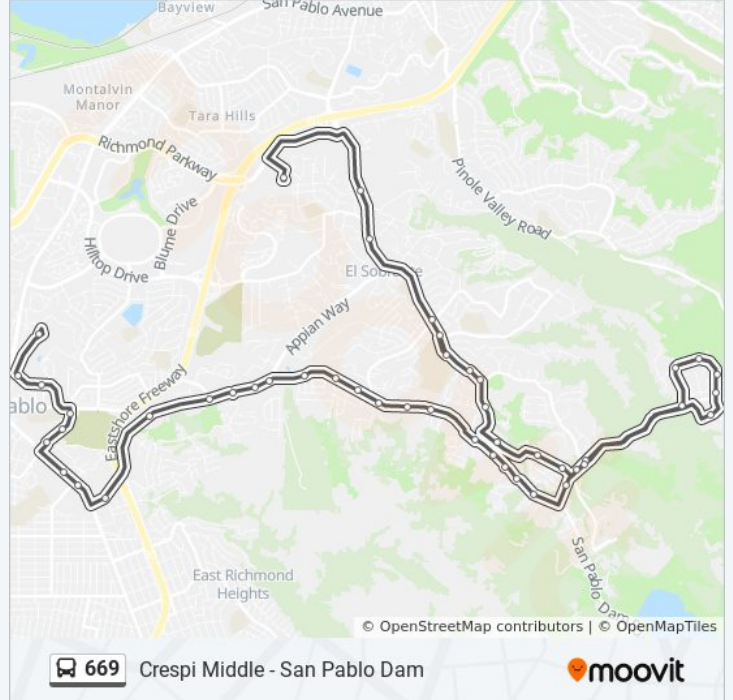

Direction: Betty Reid Soskin Middle School

47 stops

[VIEW LINE SCHEDULE](#)

- Contra Costa College
- El Portal Dr & Mission Bell Dr
- El Portal Dr & Castro Rd
- Church Ln & El Portal Dr
- Church Ln & St Joseph Cemetery
- Church Ln & Willow Rd
- West Contra Costa Health Center
- San Pablo Av & Vale Rd
- San Pablo Dam Rd & Contra Costa Av
- San Pablo Dam Rd & Princeton Plaza
- San Pablo Dam Rd & El Portal Dr
- San Pablo Dam Rd & Hillcrest Rd
- San Pablo Dam Rd & Pitt Way
- San Pablo Dam Rd & Appian Way
- San Pablo Dam Rd & Milton Dr
- San Pablo Dam Rd & Clark Rd
- 4670 San Pablo Dam Rd
- San Pablo Dam Rd & Greenridge Dr
- San Pablo Dam Rd & Pheasant Ln
- 5030 San Pablo Dam Rd
- San Pablo Dam Rd & Valley View Rd
- San Pablo Dam Rd & Terri Ann Ln

Valley View Rd & via Giaramita

De Anza High School

Valley View Rd & Morningside Dr

Valley View Rd & May Rd

Appian Way & Argyle Rd

Appian Way & Allview Av

Crespi Middle School

Direction: Contra Costa College

49 stops

[VIEW LINE SCHEDULE](#)

Crespi Middle School

Appian Way & Dalessi Dr

Appian Way & Post Office

669 bus Time Schedule

Contra Costa College Route Timetable:

Sunday	Not Operational
Monday	2:49 PM - 4:00 PM
Tuesday	2:49 PM - 4:00 PM
Wednesday	1:34 PM - 4:00 PM
Thursday	2:49 PM - 4:00 PM

Stops: 49

Trip Duration: 41 min

Line Summary:

San Pablo Dam Rd & El Portal Dr

San Pablo Dam Rd & Princeton Plaza

Evans Av & San Pablo Dam Rd

San Pablo Av & Vale Rd

13685 San Pablo Av