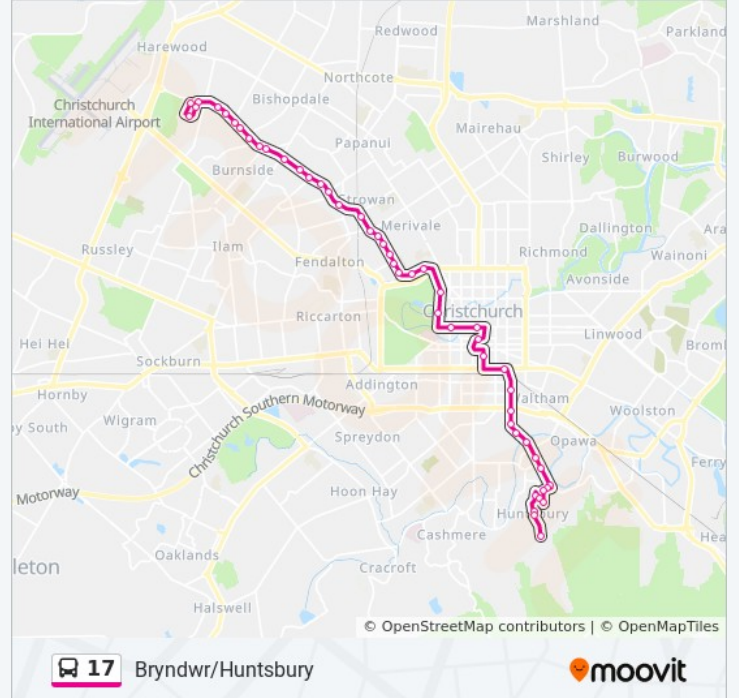

Rossall St Near Rhodes St

Rossall St Near Holmwood Rd

Rossall St Near Highgate Ave

Rossall St Near Office Rd

Rossall St Near Leinster Rd

Rossall St Near Glandovey Rd

Strowan Rd Near Lloyd St

Wairakei Rd Near Chislehurst Pl

Wairakei Rd Near Charlcott St

Wairakei Rd Near Breens Rd

Wairakei Rd Near Todd Ave

Wairakei Rd Near Abros Pl

Wairakei Rd Near Sheffield Cres

Sheffield Cres Near Wairakei Rd

Sheffield Cres Near Sir William Pickering Dr

Sheffield Cres

**Direction: Huntsbury Via City**

49 stops

[VIEW LINE SCHEDULE](#)

Sheffield Cres

Wairakei Rd

**17 bus Time Schedule**

Huntsbury Via City Route Timetable:

### 17 bus Info

**Direction:** Huntsbury Via City

**Stops:** 49

**Trip Duration:** 44 min

**Line Summary:**

Waltham Rd Near Austin St

Waltham Rd Near Bunyan St

Wilson Rd Near Riverlaw Tce