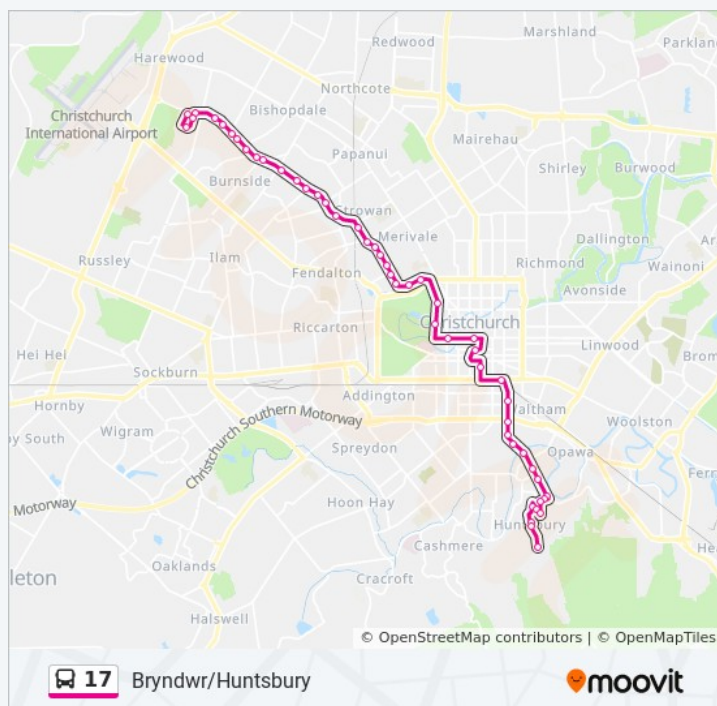

Use the Moovit App to find the closest 17 bus station near you and find out when is the next 17 bus arriving.

**Direction: Bryndwr**

49 stops

[VIEW LINE SCHEDULE](#)

- Huntsbury
- Huntsbury Ave Near Aotea Tce
- Huntsbury Ave
- Huntsbury Ave Near Ramahana Rd
- Ramahana Rd Near Aotea Tce
- Ramahana Rd Near Aotea Tce
- Ramahana Rd Near Centaurus Rd
- Centaurus Rd Near Ramahana Rd
- Wilsons Rd
- Wilsons Rd Near Beckford Rd
- St Martins Shops
- Wilsons Rd Near Timbertop Ln
- Waltham Rd Near Rogers St
- Waltham Rd Near Austin St
- Waltham Rd Near Hastings St E
- Waltham Rd Near Mowbray St
- Moorhouse Ave Near Washington Wy
- Manchester St Near Welles St
- Bus Interchange (Platform D)
- Hereford St Near Colombo St
- Hereford St Near Montreal St
- Rolleston Ave Near Gloucester St

Manchester St Near Allen St

Moorhouse Ave Near Manchester St

Waltham Rd Near Coleridge St

Waltham Rd Near Hastings St E

Wednesday

6:05 AM - 9:10 PM

Thursday

6:05 AM - 9:10 PM

### 17 bus Info

**Direction:** Huntsbury Via City

**Stops:** 49

**Trip Duration:** 44 min

**Line Summary:**

Waltham Rd Near Austin St

Waltham Rd Near Bunyan St

Wilson Rd Near Riverlaw Tce