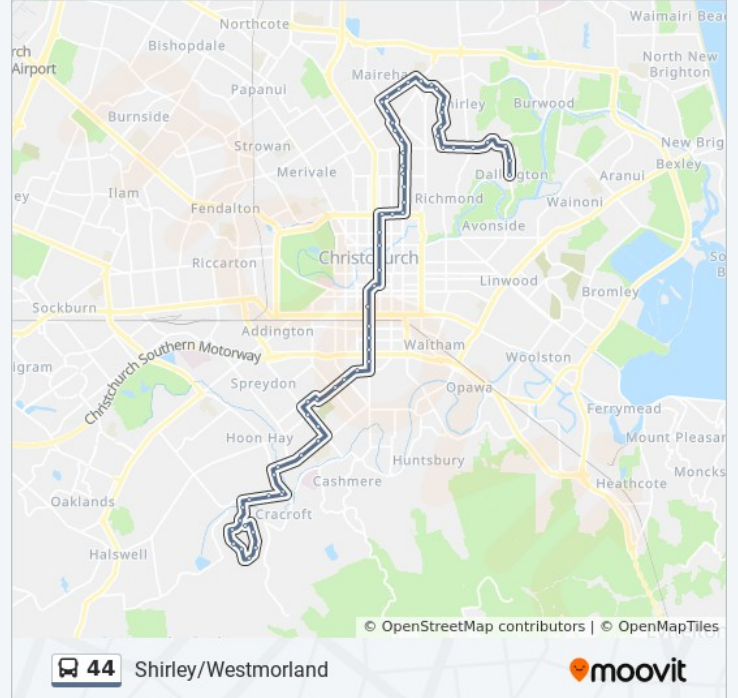

**44 bus Info**

**Direction:** Shirley & Dallington

**Stops:** 63

**Trip Duration:** 52 min

**Line Summary:**

Milton St Near Strickland St

Milton St Near Antrim St

Colombo St Near Hastings St W

Flockton St Near Carrick St

Flockton St Near Archer St

Westminster St Near Flockton St

Kensington Ave Near Innes Rd

Kensington Ave Near Innes Rd

Innes Rd Near Mahars Rd

Innes Rd Near Mahars Rd

Innes Rd Near Hills Rd

Briggs Rd Near Innes Rd

Briggs Rd

Emmett St Near Skipton St

Emmett St Near Orcades St

Emmett St Near Acheson Ave

Emmett St Near Jebson St

Emmett St Near Riselaw St  
Shirley Rd Near Stapletons Rd  
Shirley Rd Near Quinns Rd  
The Palms (New Brighton Rd)  
New Brighton Rd Near Horseshoe Lake Rd  
Cresswell Ave Near Gayhurst Rd  
Gayhurst Rd Near Strathfield Ave  
Dallington

**Direction: Westmorland Via City**

60 stops

[VIEW LINE SCHEDULE](#)

Dallington  
Gayhurst Rd Near Coopers Rd  
Cresswell Ave Near Gayhurst Rd  
New Brighton Rd Near Bampton St  
New Brighton Rd Near Netherby Ln  
The Palms (Shirley Rd)  
Shirley Rd Near Quinns Rd  
Emmett St Near Shirley Rd  
Emmett St Near Riselaw St  
Emmett St Near Jebson St  
Emmett St  
Emmett St Near Bellbrook Cres  
Emmett St Near Bellbrook Cres  
Briggs Rd  
Briggs Rd Near Innes Rd  
Innes Rd Near Hills Rd  
Innes Rd Near Manuka St  
Innes Rd Near Mahars Rd  
Kensington Ave Near Innes Rd  
Kensington Ave Near Westminster St  
Westminster St Near Flockton St