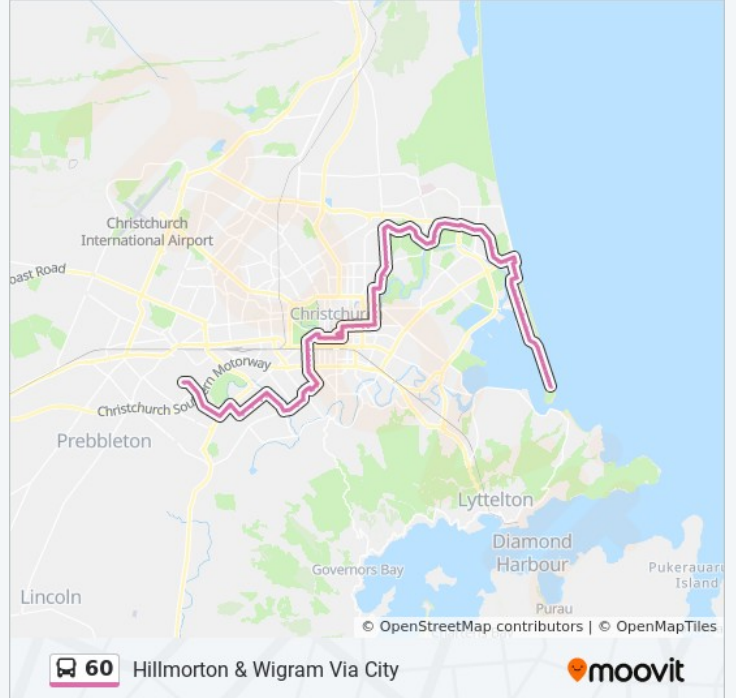

### 60 bus Info

**Direction:** Hillmorton & Wigram Via City

**Stops:** 101

**Trip Duration:** 86 min

**Line Summary:**

Oram Ave Near Hood St  
New Brighton (Oram Ave)  
Marine Parade Near Beresford Street  
Hawke St Near Keppel St  
Hawke St Near Convoy St  
Keyes Rd Near Lonsdale St  
Keyes Rd Near Rawson St  
Keyes Rd Near Sinclair St  
Keyes Rd  
Rookwood Ave Near Marriotts Rd  
Travis Rd Near Bower Ave  
Travis Rd Near Blue Gum Pl  
Travis Rd Near Atlantis St  
Travis Rd Near Travis Country Dr  
Bassett St Near Vivian St  
Bassett St Near Parnwell St  
Bassett St Near Tobin Ln  
New Brighton Rd  
Lake Tce Rd Near New Brighton Rd  
Lake Terrace Rd Near De Ville Pl  
Lake Terrace Rd Near Lakewood Dr  
Lake Terrace Rd Near Fairway Dr  
Lake Terrace Rd  
Marshland Rd Near Cotton St  
Marshland Rd Near Voss St  
Marshland Rd Near Amos Pl  
Marshland Rd Near Hammersley Ave  
Marshland Rd Near Hercules St  
The Palms (Marshland Rd Mall Side)  
North Parade  
North Pde Near Averill St  
North Pde Near Poulton Ave  
North Pde Near Randall St

Hereford St (Aspire)

Hereford St Near Fitzgerald Ave

Hereford St Near Barbadoes St

Hereford St Near Latimer Square

Bus Interchange (Platform C)

St Asaph St Near Colombo St

St Asaph St Near Montreal St

Christchurch Hospital Main Stop Wb

**Direction: Southshore Via City**

96 stops

[VIEW LINE SCHEDULE](#)

Corsair Dr - the Landing  
Skyhawk Near Kittyhawk Avenue  
Aidenfield (Near Mcmahon Dr)  
Aidanfield Dr Near Bibiana St  
Halswell Rd Near Augustine Drive  
Hendersons Road  
Hendersons Rd Near Rowley Ave