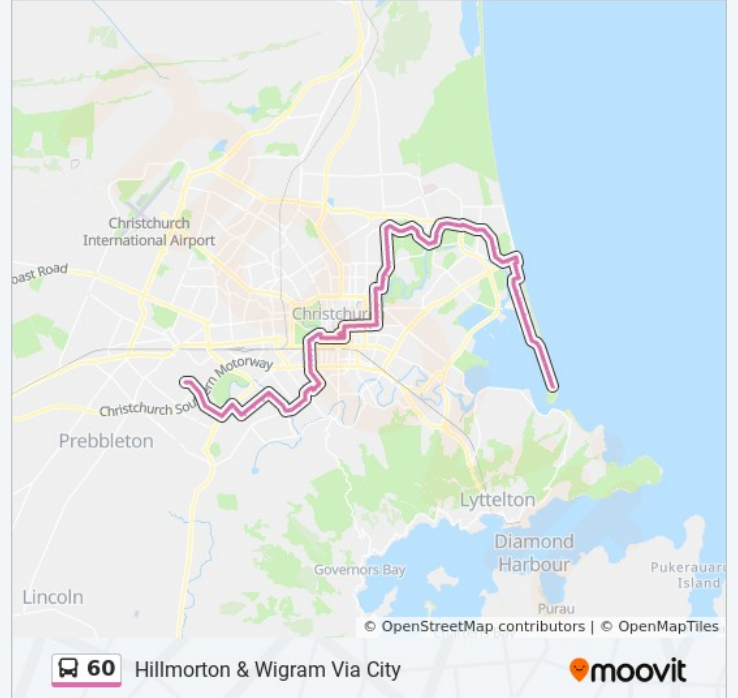

Travis Rd Near Travis Country Dr

Bassett St Near Vivian St

Bassett St Near Parnwell St

Bassett St Near Tobin Ln

New Brighton Rd

Lake Tce Rd Near New Brighton Rd

Lake Terrace Rd Near De Ville Pl

Lake Terrace Rd Near Lakewood Dr

Lake Terrace Rd Near Fairway Dr

Lake Terrace Rd

Marshland Rd Near Cotton St

Marshland Rd Near Voss St

Marshland Rd Near Amos Pl

Marshland Rd Near Hammersley Ave

Marshland Rd Near Hercules St  
The Palms (Marshland Rd Mall Side)  
North Parade  
North Pde Near Averill St  
North Pde Near Poulton Ave  
North Pde Near Randall St  
N Avon Rd Near Tweed St  
Stanmore Rd Near Siddal Pl  
Stanmore Rd Near London St  
Stanmore Rd Near Warwick St  
Stanmore Rd Near Draper St  
Stanmore Rd Near Lychgate Cl  
Stanmore Rd Near Trinity Ln  
Stanmore Rd Near Worcester St  
Hereford St (Aspire)  
Hereford St Near Fitzgerald Ave  
Hereford St Near Barbadoes St  
Hereford St Near Latimer Square  
Bus Interchange (Platform C)  
St Asaph St Near Colombo St  
St Asaph St Near Montreal St  
Christchurch Hospital Main Stop Wb

**Direction: Southshore Via City**

96 stops

[VIEW LINE SCHEDULE](#)

Corsair Dr - the Landing  
Skyhawk Near Kittyhawk Avenue  
Aidenfield (Near Mcmahon Dr)  
Aidanfield Dr Near Bibiana St  
Halswell Rd Near Augustine Drive  
Hendersons Road  
Hendersons Rd Near Rowley Ave

## 60 bus Info

**Direction:** Southshore Via City

**Stops:** 96

**Trip Duration:** 85 min

**Line Summary:**

Stanmore Rd Near London St

N Avon Rd Near Petrie St

N Avon Rd Near Chrystal St