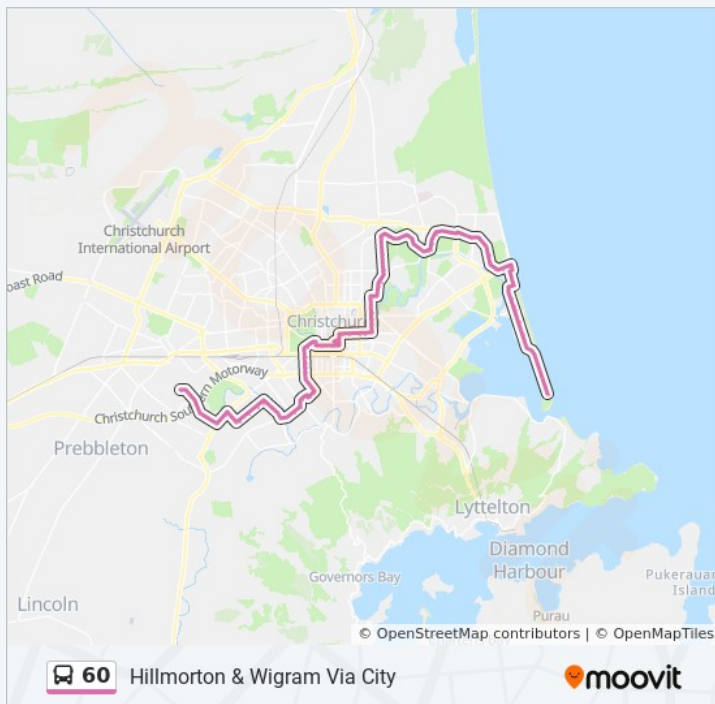

**Direction: Southshore Via City**

96 stops

[VIEW LINE SCHEDULE](#)

Corsair Dr - the Landing  
Skyhawk Near Kittyhawk Avenue  
Aidenfield (Near Mcmahon Dr)  
Aidanfield Dr Near Bibiana St  
Halswell Rd Near Augustine Drive  
Hendersons Road  
Hendersons Rd Near Rowley Ave

Bus Interchange (Platform A)

Hereford St Near Latimer Square

Hereford St Near Barbadoes St

Hereford St Near Fitzgerald Ave

Hereford St (Aspire)

Stanmore Rd Near Gloucester St

Stanmore Rd Near Haast St

Stanmore Rd Near Lychgate Cl

Stanmore Rd Near Alexandra St

## 60 bus Info

**Direction:** Southshore Via City

**Stops:** 96

**Trip Duration:** 85 min

**Line Summary:**

Stanmore Rd Near London St

N Avon Rd Near Petrie St

N Avon Rd Near Chrystal St