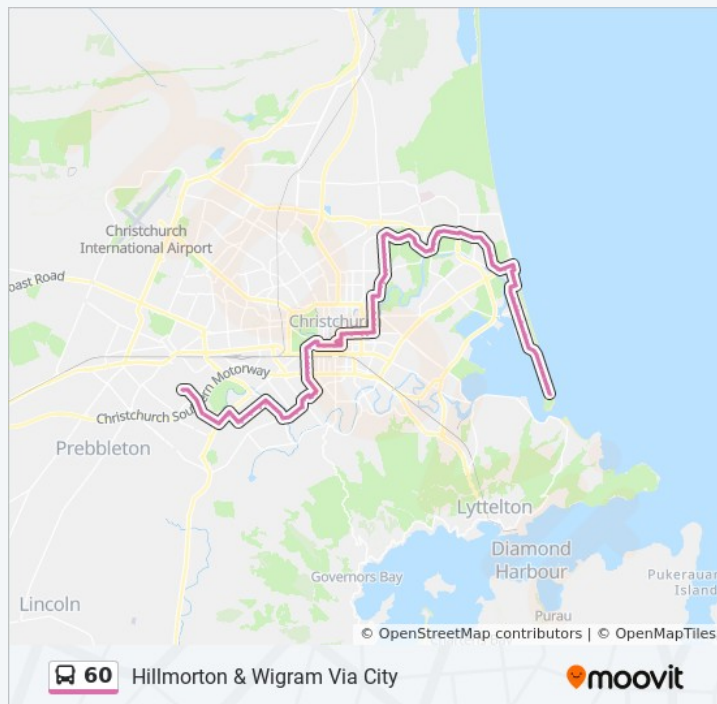

### Direction: Southshore Via New Brighton

66 stops

[VIEW LINE SCHEDULE](#)

Christchurch Hospital Main Stop Eb

Bus Interchange (Platform A)

Hereford St Near Latimer Square

Hereford St Near Barbadoes St

Hereford St Near Fitzgerald Ave

Bassett St Near Parnwell St

Bassett St Near Vivian St

Travis Rd

Travis Rd Near Blue Gum Pl

Travis Road Near Bower Ave

Rookwood Ave Near Marriotts Rd

Keyes Rd

Keyes Rd Near Gresham Tce

Keyes Rd Near Rawson St

## 60 bus Info

**Direction:** Southshore Via New Brighton

**Stops:** 66

**Trip Duration:** 61 min

**Line Summary:**

Keyes Rd Near Lonsdale St  
Hawke St Near Fenners Ln  
Hawke St Near Keppel St  
Marine Parade Near Beresford St  
New Brighton (Oram Ave)  
Oram Ave Near Hood St  
Oram Ave Near Rodney St  
Rodney St Near Union St  
Union St Near Mountbatten St  
Union St  
Estuary Rd Near Bellamy Ave  
Estuary Rd  
Estuary Rd Near Cradock St  
Estuary Rd Near Beatty St  
Estuary Rd Near Sandra St  
Estuary Rd Near Jellicoe St  
Estuary Rd Near Halsey St  
Estuary Rd Near Ebbtide St  
Estuary Rd Near Ebbtide St  
Caspian St Near Rocking Horse Rd  
Rocking Horse Rd Near Godwit St  
Rocking Horse Rd Near Heron St  
Rocking Horse Rd Near Penguin St  
Rocking Horse Rd Near Plover St  
Rocking Horse Rd Near Tern St  
Rocking Horse Rd Near Whimbrels Wy  
Southshore