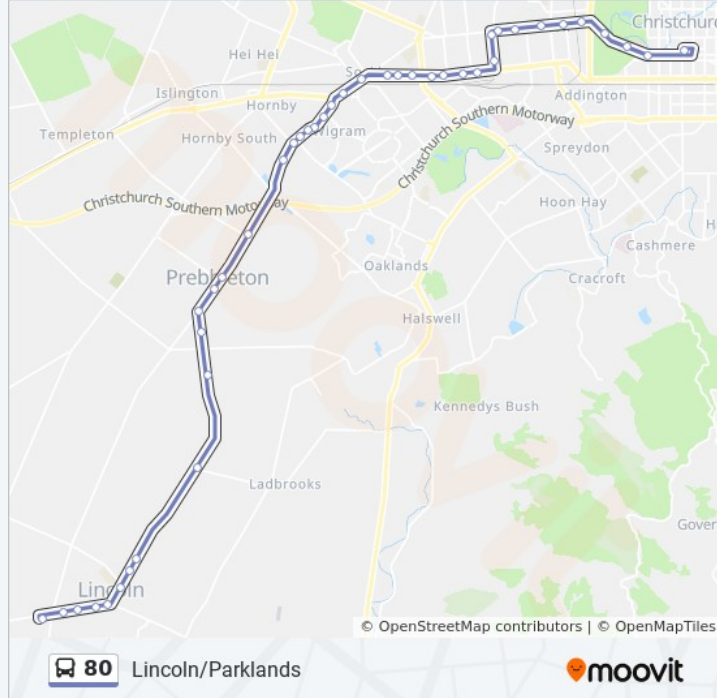

Line Summary:

Springs Rd Near Henry Wigram Pl

Harvard Ave And Main South Rd

Main South Rd Near Lowther St

Blenheim Rd Near Watts Rd

Blenheim Rd Near Watts Rd

Blenheim Rd Near Watts Rd

Blenheim Rd Near Curletts Rd

Riccarton Rd Near Harakeke St

Riccarton Rd Near Bartlett St

Riccarton Ave

Riccarton Ave (Hospital)

Christchurch Hospital Main Stop Eb

Bus Interchange (Intercity Stop)

Direction: City & Ara Institute

43 stops

[VIEW LINE SCHEDULE](#)

Lincoln University

Gerald St Near Springs Rd

Gerald St Near Murray Pl

Gerald St Near West Belt

Gerald St Near Kildare Tce

James St Near Boundary Rd

Birchs Rd Near Grangewood Dr

80 bus Info

Direction: City & Ara Institute

Birchs Rd Near Robinsons Rd

Birchs Rd Near Hamptons Rd

Birchs Rd Near Glenwood Dr

Springs Rd Near Birchs Rd

Prebbleton

Springs Rd Near Blakes Rd