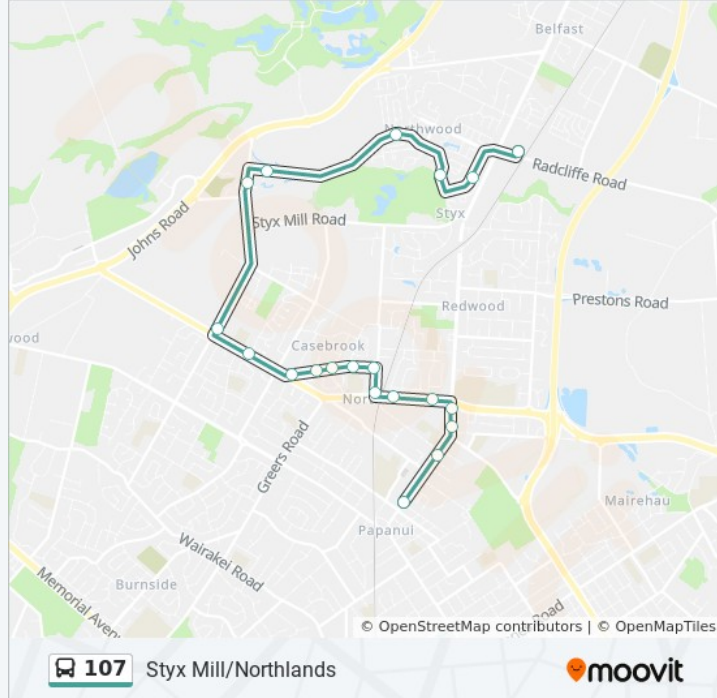

Use the Moovit App to find the closest 107 bus station near you and find out when is the next 107 bus arriving.

Direction: Northlands

20 stops

[VIEW LINE SCHEDULE](#)

- Supa Centa Terminus
- O'Neill Ave Near Beechwood Dr
- Saracen Ave Near Handel Cl
- Hussey Rd
- Hussey Rd Near Springvale Gdns
- Gardiners Rd Near Smacks Cl
- Gardiners Rd Near Sawyers Arms Rd
- Sawyers Arms Rd Near Cotswold Ave
- Veitches Rd Near Kimberley St
- Veitches Rd Near Larch Pl
- Veitches Rd Near Northfield Rd
- Veitches Rd Near Grampian St
- Veitches Rd Near Cavendish Rd
- Cavendish Rd Near Northcote Rd
- Northcote Rd Near Uxbridge St
- Northcote Rd Near Fenchurch St
- Main North Rd Near Queen Elizabeth II Dr
- Main North Rd Near Cranford St
- Main North Rd Near Vagues Rd
- Northlands Platform C

107 bus Info

Direction: Styx Mill & Supa Centa

Stops: 21

Trip Duration: 21 min

Line Summary:

O'Neill Ave Near Beechwood Dr

Northwood Blvd Near Main North Rd

Supa Centa Terminus