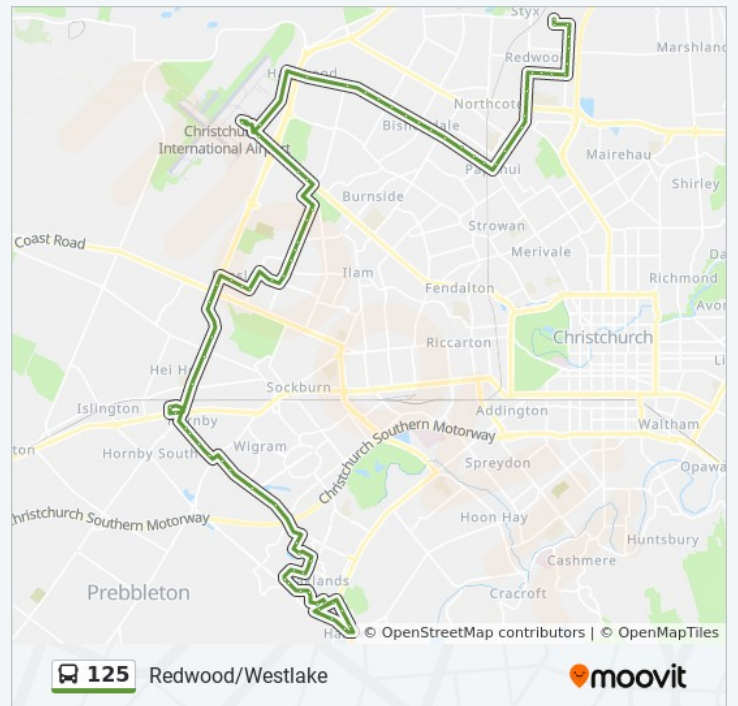

Harewood Rd Near Waimakariri Rd

Airport/Antarctic Centre

Christchurch International Airport

Memorial Ave Near Spitfire Square

Memorial Ave Near Stableford Green

Memorial Ave Near Avice Hill Reserve

Withells Rd Near Avonhead Rd

Withells Rd Near Westall Ln

Withells Rd Near Merrin St

Avonhead Mall

Withells Rd Near Apsley Dr

Withells Rd Near Gainford St

Withells Rd Near Staveley St

Woodbury St Near Glenharrow Ave

Bentley St Near Pinehurst Cres

Russley

Russley Rd Near Dinton St

Masham Rd Near Kintyre Dr

Carmen Rd

Carmen Rd Near Halwyn Dr

Carmen Rd Near Waterloo Rd

The Hub Hornby

Amyes Rd Near Shands Rd