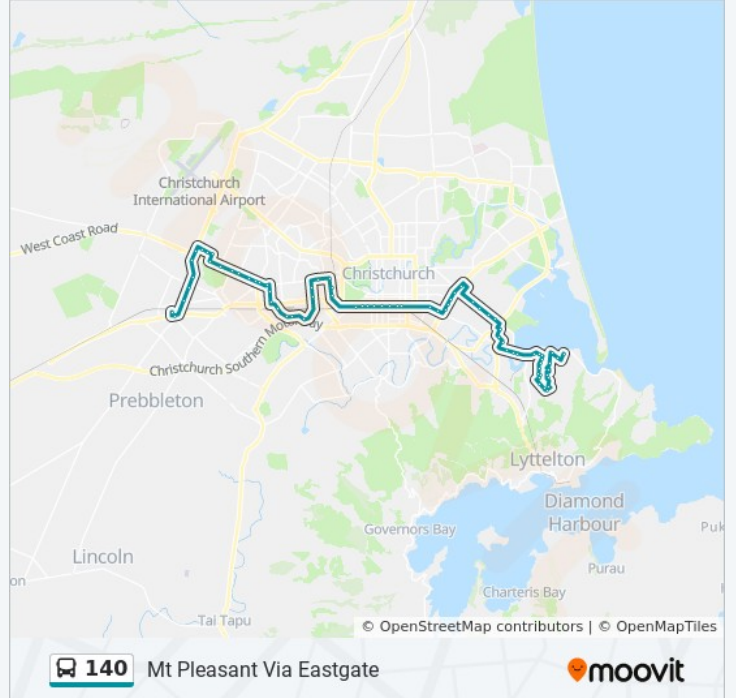

**Direction:** Russley & Hornby

**Stops:** 26

**Trip Duration:** 29 min

**Line Summary:**

**Direction: Russley & Hornby Via Eastgate**

78 stops

[VIEW LINE SCHEDULE](#)

Mt Pleasant  
 McCormacks Bay Rd & Maffey Rd Wb  
 Soleares Ave Near McCormacks Bay Rd  
 Soleares Ave Near Valencia Ln  
 Soleares Ave Near Santa Maria Ave  
 Soleares Ave Near Mt Pleasant Rd  
 Mt Pleasant Rd Near Drayton Dr  
 Mt Pleasant Rd Near Belleview Tce  
 Madeley Rd Near Major Hornbrook Rd  
 Major Hornbrook Rd Near Rockview Pl  
 Major Hornbrook Rd Near Belleview Tce

**140 bus Info**

**Direction:** Russley & Hornby Via Eastgate

**Stops:** 78

**Trip Duration:** 78 min

**Line Summary:**

Major Hornbrook Rd Near Muritai Tce  
Major Hornbrook Rd Near Muritai Tce  
Major Hornbrook Rd Near Freeman St  
Major Hornbrook Rd Near Billys Trk  
Major Hornbrook Rd Near Billys Trk  
St Andrews Hill Rd Near Major Hornbrook Rd  
St Andrews Hill Rd Near Marama Cres  
St Andrews Hill Rd Near Marama Cres  
St Andrews Hill Rd Near the Brae  
Ferry Rd Near Settlers Cres  
Ferrymead Shops  
Ferry Rd Near Waterman Pl  
Ferry Rd Near Charlesworth St  
Charlesworth St Near Ti Rakau Dr  
Ti Rakau Dr Near Delta Wy  
Ti Rakau Dr Near Shearwater Dr  
Linwood Ave Near Kidbrooke St  
Linwood Ave Near Wanstead Pl  
Hargood St And Linwood Ave  
Linwood Ave Near Tilford St  
Eastgate Mall (Linwood Ave)  
Cranley St  
Eastgate Mall (Buckleys Rd)  
Aldwins Rd Near Marlborough St  
Aldwins Rd Near Harrow St  
Aldwins Rd Near Bass St  
Aldwins Rd Near Matlock St  
Ferry Rd Near Isabella Pl  
Ferry Rd Near Bordesley St  
Ferry Rd Near Phillipstown Cts  
Moorhouse Ave Near Washington Wy  
Moorhouse Near Manchester St  
Moorhouse Ave Near Moorhouse Ave Slip S

Moorhouse Ave Near Orbell St

Moorhouse Ave Near Montreal St

Moorhouse Ave Near Antigua St

Moorhouse Ave Near Waller Tce

Moorhouse Ave Near Selwyn St

Mandeville St

Mandeville St Near Kyle St

Riccarton Rd Near Harakeke St