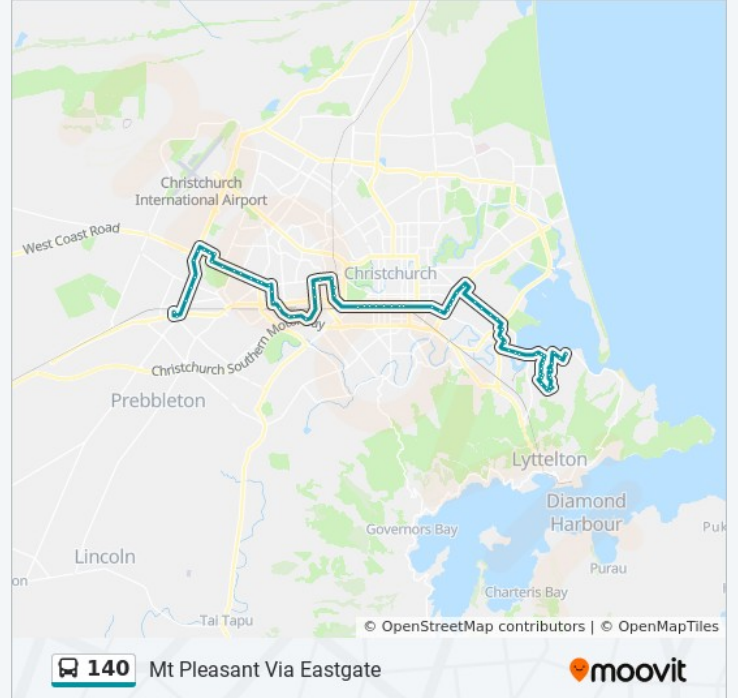

Moorhouse Ave Near Stewart St

St David St Near Moorhouse Ave

Moorhouse Ave Near Montreal St

Moorhouse Slip Nth Near Colombo St

Moorhouse Ave Near Manchester St

Moorhouse Ave Near Madras St

Ferry Rd Near Phillipstown Cts

Ferry Rd Near Osborne St

Aldwins Rd Near Edmond St

Aldwins Rd Near Bass St

Aldwins Rd Near Harrow St

Aldwins Rd Near Marlborough St

Eastgate Mall (Buckleys Rd)

Linwood Ave Near Tilford St

Linwood Ave Near Keighleys Rd

Linwood Ave Near Wanstead Pl

Linwood Ave Near Kidbrooke St

Ti Rakau Dr Near Kestrel Pl

Delta Wy Near Ti Rakau Dr

Charlesworth St Near Ti Rakau Dr

Ferry Rd Near Waterman Pl

Ferrymead Shops

Ferry Rd Near Settlers Cres

St Andrews Hill Rd Near the Brae

St Andrews Hill Rd Near Marama Cres

St Andrews Hill Rd Near Marama Cres

Major Hornbrook Rd Near St Andrews Hill Rd

Major Hornbrook Rd Near Billys Trk

Major Hornbrook Rd Near Billys Trk