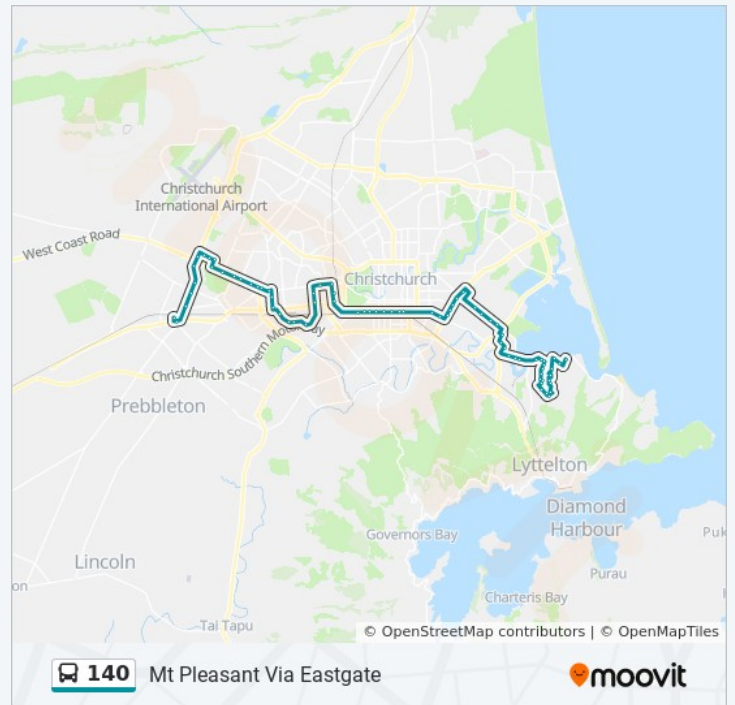

Moorhouse Ave Near Stewart St

St David St Near Moorhouse Ave

Moorhouse Ave Near Montreal St

Moorhouse Slip Nth Near Colombo St

Moorhouse Ave Near Manchester St

Moorhouse Ave Near Madras St

Ferry Rd Near Phillipstown Cts

### Direction: Russley & Hornby

26 stops

[VIEW LINE SCHEDULE](#)

Westfield Riccarton

Matipo St Near Peverel St

Matipo St Near Elizabeth St

Birmingham Dr Near Halls Pl

Birmingham Dr Near Craft Pl

### 140 bus Info

Hansons Ln Near Haynes Ave  
 Church Corner  
 Yaldhurst Rd Near Angela St  
 Yaldhurst Rd Near Brodie St  
 Yaldhurst Rd Near Corfe St  
 Yaldhurst Rd Near Bucknell St  
 Yaldhurst Rd Near Nortons Rd  
 Yaldhurst Rd Near Withells Rd  
 Cutts Rd Near Delaware Cres  
 Cutts Rd Near Springhill St  
 Bentley St Near Pinehurst Cres  
 Russley  
 Russley Rd Near Dinton St  
 Masham Rd Near Kintyre Dr  
 Carmen Rd  
 Carmen Rd Near Halwyn Dr  
 Carmen Rd Near Waterloo Rd  
 The Hub Hornby

**Direction:** Russley & Hornby

**Stops:** 26

**Trip Duration:** 29 min

**Line Summary:**

**Direction: Russley & Hornby Via Eastgate**

78 stops

[VIEW LINE SCHEDULE](#)

Mt Pleasant  
 McCormacks Bay Rd & Maffey Rd Wb  
 Soleares Ave Near McCormacks Bay Rd  
 Soleares Ave Near Valencia Ln  
 Soleares Ave Near Santa Maria Ave  
 Soleares Ave Near Mt Pleasant Rd  
 Mt Pleasant Rd Near Drayton Dr  
 Mt Pleasant Rd Near Belleview Tce  
 Madeley Rd Near Major Hornbrook Rd  
 Major Hornbrook Rd Near Rockview Pl  
 Major Hornbrook Rd Near Belleview Tce