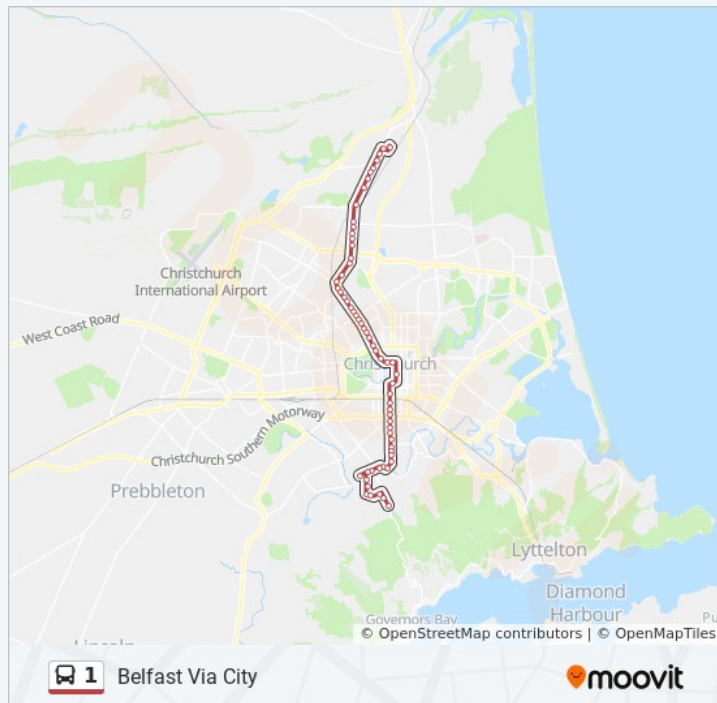

Direction: Rangiora Express

Stops: 79

Trip Duration: 90 min

Line Summary:

Main North Rd Near Sturrocks Rd

Main North Rd Near Barnes Rd

Main North Rd Near Styx Mill Rd

Supa Centa