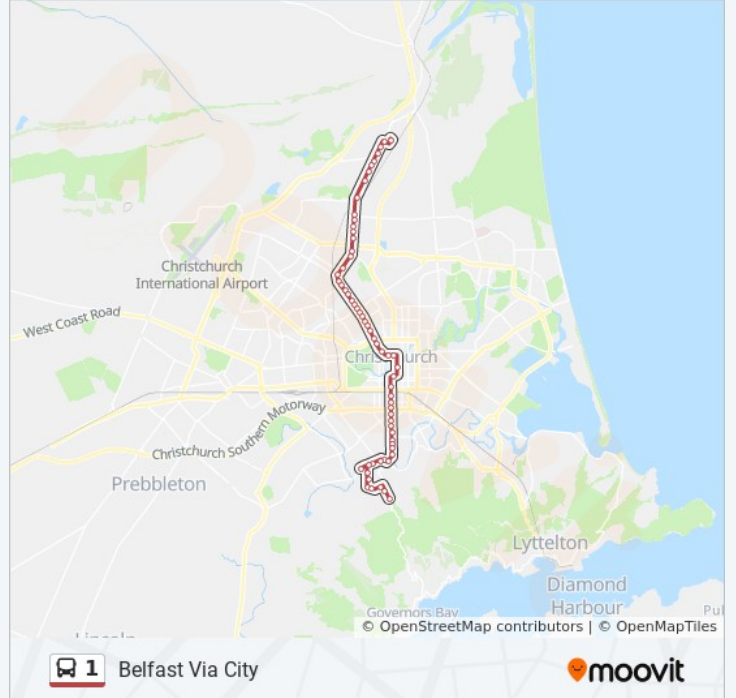

1 bus Info

Direction: City & Ara Institute Express

Stops: 80

Trip Duration: 81 min

Line Summary:

Sewell St Near Smith St
Williams St Near Davie St
Williams St Near Cass St
Kaiapoi (Police Station)
Kaiapoi (Mcdonalds)
Williams St Near Carew St
Williams St Near Ohoka Rd
Williams St (Mobil Kaiapoi)
Williams St Near Courtenay Drive
Williams St Near Vickery St
Main North Rd Near Holland Dr
Main North Rd
Main North Rd Near Neeves Rd
Main North Rd Near Wrights Rd
Kainga
Main North Rd Near Link Rd
Main North Rd Near Spencerville Rd
Main North Rd
Main North Rd Near Factory Rd
Belfast
Main North Rd Near Richill St
Main North Rd Near Donegal St
Main North Rd Near Belfast Rd
Main North Rd Near Swift St
Main North Rd Near Lagan St
Main North Rd Near Thompsons Rd
Supa Centa
Main North Rd Near Cunliffe Rd
Main North Rd Near Barnes Rd
Main North Rd Near Sturrocks Rd
Main North Rd
Main North Rd Near Tuckers Rd
Main North Rd Near Momorangi Cres

Tuam St Near Madras St

Ara Institute

Direction: Princess Margaret Hospital

95 stops

[VIEW LINE SCHEDULE](#)

Rangiora (Ashley St)

Ashley St Near Duke St

Ashley St Near Coldstream Rd