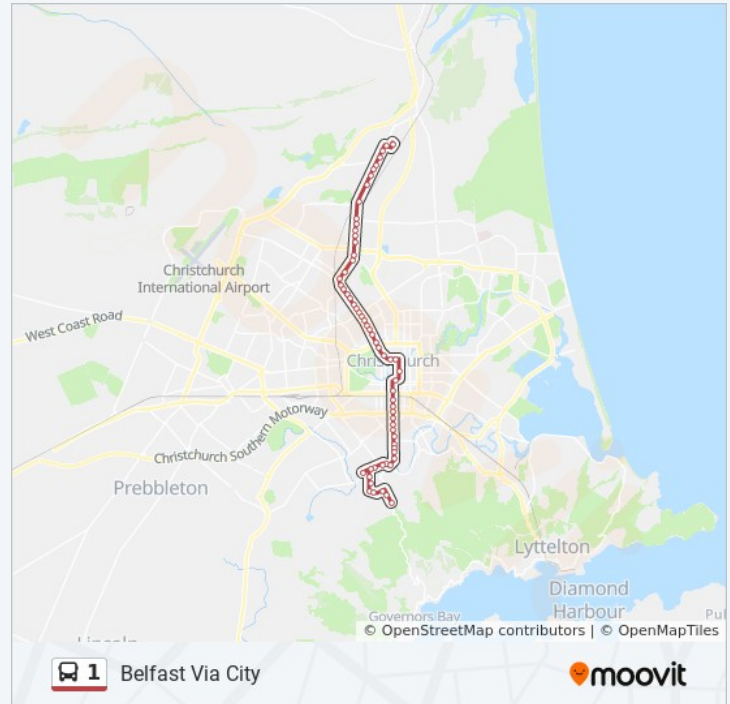

Williams St Near Carew St

Williams St Near Ohoka Rd

Williams St (Mobil Kaiapoi)

Williams St Near Courtenay Drive

Williams St Near Vickery St

Main North Rd Near Holland Dr

Main North Rd

Main North Rd Near Neeves Rd

Direction: Princess Margaret Hospital & Cashmere

Stops: 103

Trip Duration: 58 min

Line Summary:

Kainga

Main North Rd Near Link Rd

Main North Rd Near Spencerville Rd

Main North Rd