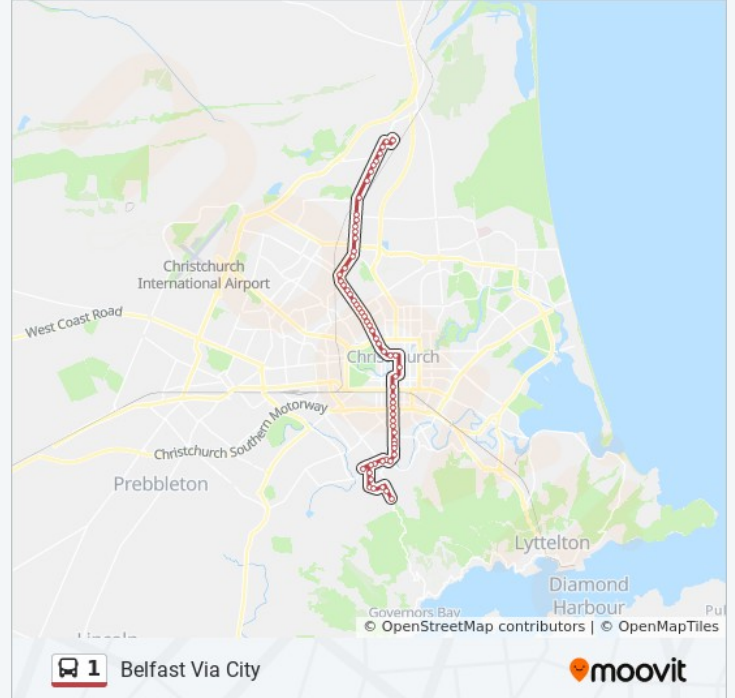

Sydenham Shops

Colombo St Near Lawson St

Colombo St Near Cass St

South City (Northbound)

Bus Interchange (Platform D)

Manchester St Super Stop

Kilmore St Near Manchester St

Kilmore Street Town Hall

Victoria St Near Peterborough St

Victoria St Near Dorset St

Bealey Ave

Papanui Rd Near Holly Rd

Papanui Rd Near Webb St

Papanui Rd Near St Albans St

Merivale Mall

Papanui Rd Near Murray Pl

Papanui Rd Near Heaton St

Papanui Rd Near Weston Rd

Papanui Rd Near Mays Rd

Papanui Rd Near Tomes Rd

Papanui Rd Near Papanui St

Papanui Rd Near Grants Rd

Papanui Rd Near Bellvue Ave

Main North Near Loftus St

Northlands Platform A

Main North Rd Near Meadow St

Main North Rd Near Cranford St

Main North Rd Near Momorangi Cres

Main North Rd Near Tuckers Rd

Main North Rd Near Manse Pl

Main North Rd Near Sturrocks Rd

Main North Rd Near Barnes Rd

Main North Rd Near Styx Mill Rd