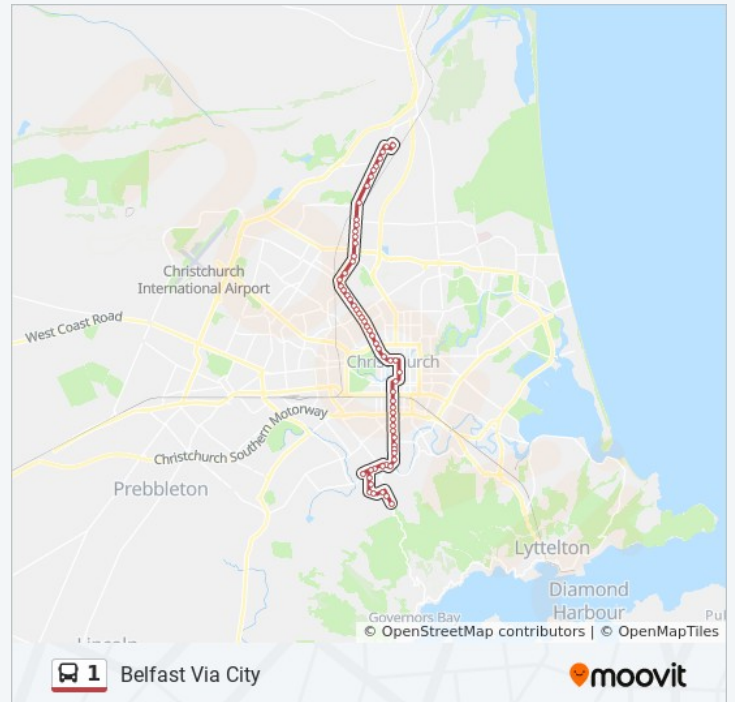

Tuam St Near Madras St

Ara Institute

Direction: Princess Margaret Hospital

95 stops

[VIEW LINE SCHEDULE](#)

Rangiora (Ashley St)

Ashley St Near Duke St

Ashley St Near Coldstream Rd

Sewell St Near Smith St

Williams St Near Davie St

Williams St Near Cass St

Kaiapoi (Police Station)

Kaiapoi (Mcdonalds)

Williams St Near Carew St

Williams St Near Ohoka Rd

Williams St (Mobil Kaiapoi)

Williams St Near Courtenay Drive

Williams St Near Vickery St

Main North Rd Near Holland Dr

Main North Rd

Main North Rd Near Neeves Rd

Main North Rd Near Wrights Rd

Kainga

Thursday	05:40 - 22:45
Friday	05:40 - 22:45
Saturday	06:16 - 23:45

1 bus Info

Direction: Princess Margaret Hospital

Stops: 95

Trip Duration: 81 min

Line Summary:

Main North Rd Near Link Rd

Main North Rd Near Spencerville Rd

Main North Rd