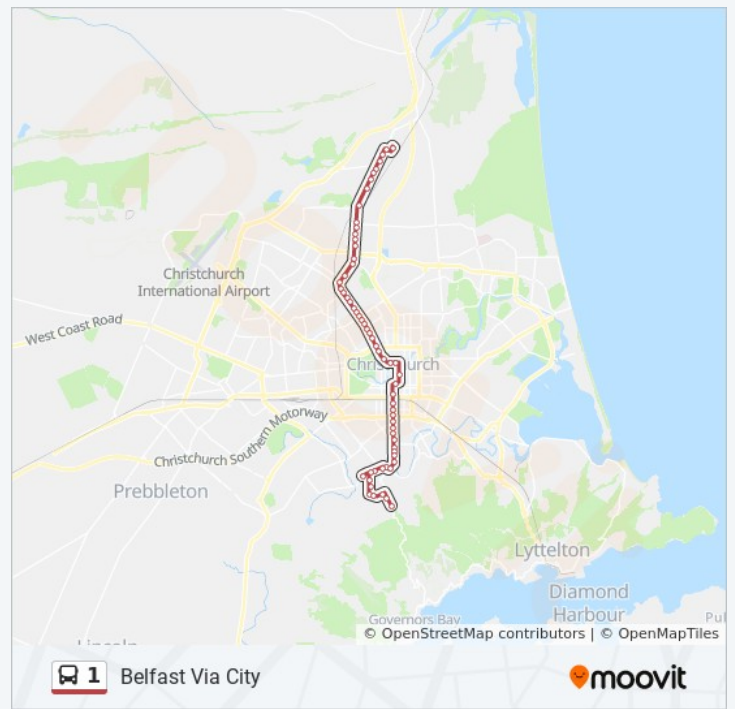

Main North Rd Near Wrights Rd

Main North Rd Near Neeves Rd

Main North Rd

Williams St Near Holland Drive

Williams St Near Vickery St

Williams St Near Courtenay Drive

Williams St (Mobil Kaiapoi)

Williams St Near Ohoka Rd

1 bus Info

Direction: Rangiora Via City

Stops: 103

Trip Duration: 91 min

Line Summary:

Kilmore St Near Manchester St

Kilmore Street Town Hall

Victoria St Near Peterborough St