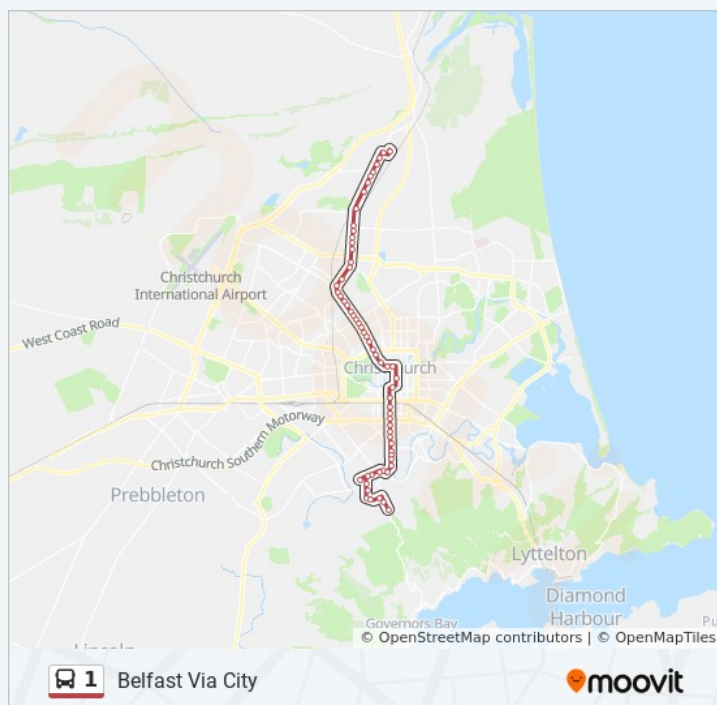

South City (Northbound)

Bus Interchange (Platform D)

Manchester St Super Stop

1 bus Time Schedule

Rangiora Via City Route Timetable:

Sunday	06:59 - 21:10
Monday	05:39 - 22:10
Tuesday	05:39 - 22:10
Wednesday	05:39 - 22:10
Thursday	05:39 - 22:10
Friday	05:39 - 22:10
Saturday	06:35 - 23:10

1 bus Info

Direction: Rangiora Via City

Stops: 103

Trip Duration: 91 min

Line Summary:

Kilmore St Near Manchester St

Kilmore Street Town Hall

Victoria St Near Peterborough St