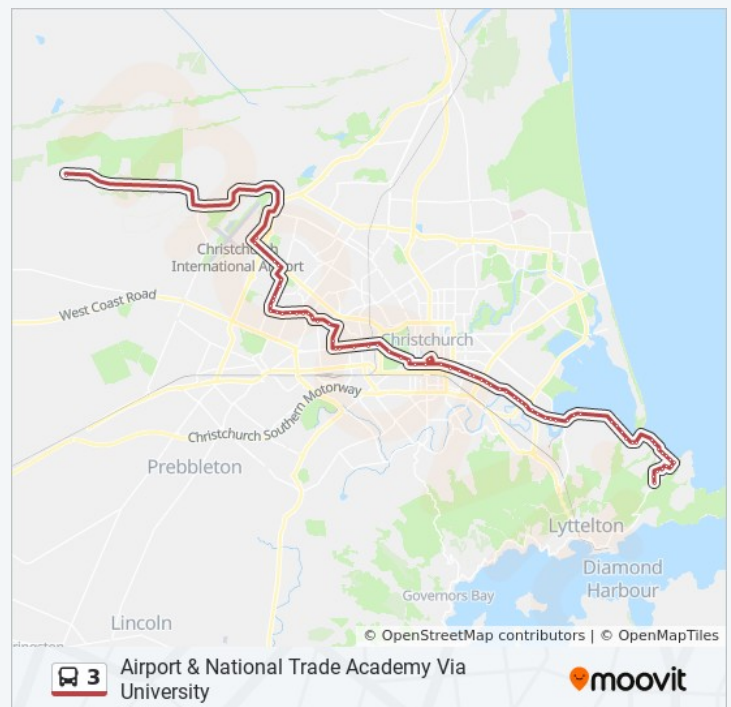

Ferry Rd (Ritchies Depot Wb)

Ara Institute

**Direction:** Airport Via University

**Stops:** 72

**Trip Duration:** 80 min

**Line Summary:**

Bus Interchange (Platform C)  
St Asaph St Near Colombo St  
St Asaph St Near Montreal St  
Christchurch Hospital Main Stop Wb  
Riccarton Ave (Hospital)  
Riccarton Ave  
Riccarton Rd Near Bartlett St  
Riccarton Rd Near Harakeke St  
Westfield Riccarton  
Riccarton Rd Near Shand Cres  
Riccarton Rd Near Paeroa St  
Clyde Rd Near Hinau St  
University - Creyke Rd  
Maidstone Rd  
Maidstone Rd Near Farnham Pl  
Maidstone Rd Near Farnham Pl  
Maidstone Rd  
Maidstone Rd Near Hounslow St  
Maidstone Rd  
Maidstone Rd Near Radbrook St  
Maidstone Rd Near Colina St  
Maidstone Rd Near Derenzy Pl  
Withells Rd Near Gainford St  
Withells Rd Near Apsley Dr  
Avonhead Mall  
Withells Rd Near Westall Ln  
Withells Rd Near Avonhead Rd  
Memorial Ave Near Avice Hill Reserve  
Commodore Hotel  
Memorial Ave Near Spitfire Square  
Christchurch International Airport

## Direction: City

42 stops

[VIEW LINE SCHEDULE](#)

Sumner

Wakefield Ave Near Paisley St

Duncan St Near Truro St

Van Asch St Near Denman St

Colenso St Near Menzies St