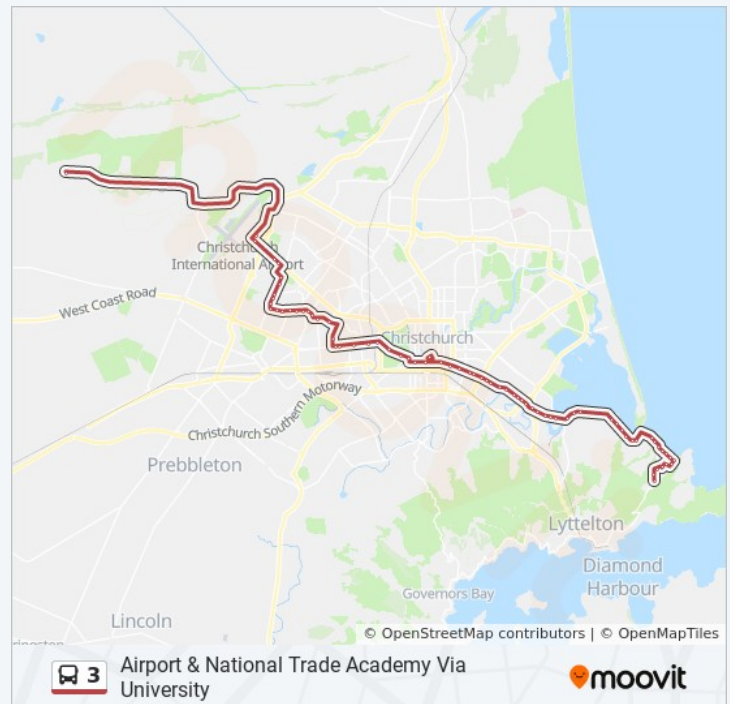

Ferry Rd (Ritchies Depot Wb)

Ara Institute

**Direction:** Airport Via University

**Stops:** 72

**Trip Duration:** 80 min

**Line Summary:**

Bus Interchange (Platform C)  
St Asaph St Near Colombo St  
St Asaph St Near Montreal St  
Christchurch Hospital Main Stop Wb  
Riccarton Ave (Hospital)  
Riccarton Ave  
Riccarton Rd Near Bartlett St  
Riccarton Rd Near Harakeke St  
Westfield Riccarton  
Riccarton Rd Near Shand Cres  
Riccarton Rd Near Paeroa St  
Clyde Rd Near Hinau St  
University - Creyke Rd  
Maidstone Rd  
Maidstone Rd Near Farnham Pl  
Maidstone Rd Near Farnham Pl  
Maidstone Rd  
Maidstone Rd Near Hounslow St  
Maidstone Rd  
Maidstone Rd Near Radbrook St  
Maidstone Rd Near Colina St  
Maidstone Rd Near Derenzy Pl  
Withells Rd Near Gainford St  
Withells Rd Near Apsley Dr  
Avonhead Mall  
Withells Rd Near Westall Ln  
Withells Rd Near Avonhead Rd  
Memorial Ave Near Avice Hill Reserve  
Commodore Hotel  
Memorial Ave Near Spitfire Square  
Christchurch International Airport

## Direction: City

42 stops

[VIEW LINE SCHEDULE](#)

Sumner

Wakefield Ave Near Paisley St

Duncan St Near Truro St

Van Asch St Near Denman St

Colenso St Near Menzies St

## 3 bus Info

**Direction:** City

**Stops:** 42

**Trip Duration:** 31 min

**Line Summary:**

Ferry Rd Near Catherine St

Ferry Rd Near Oak St

Ferry Rd Near Radley St