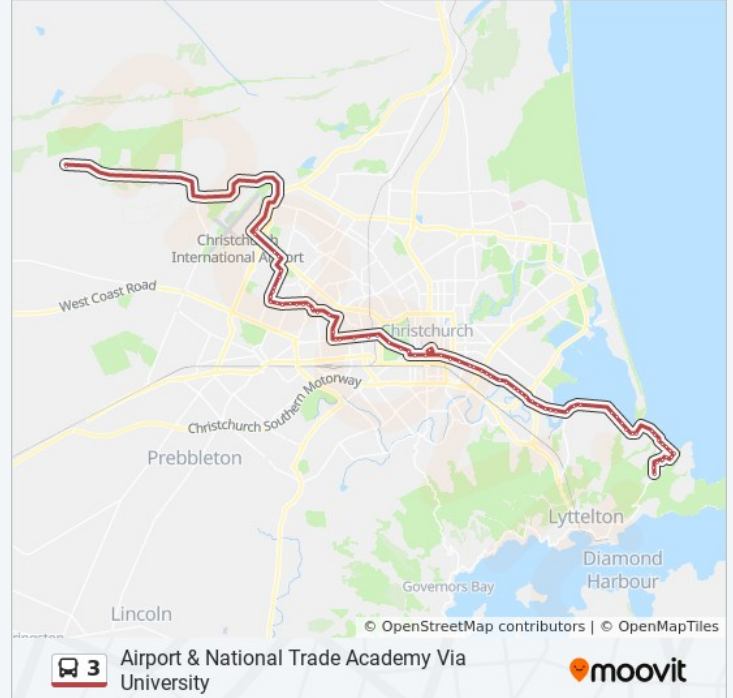

Ferry Rd Near Lancaster St

Ferry Rd (Ritchies Depot Wb)

Ara Institute

Bus Interchange (Platform C)

St Asaph St Near Colombo St

St Asaph St Near Montreal St

Christchurch Hospital Main Stop Wb

Riccarton Ave (Hospital)

Riccarton Ave

Riccarton Rd Near Bartlett St

Riccarton Rd Near Harakeke St

Westfield Riccarton

Riccarton Rd Near Shand Cres

Riccarton Rd Near Paeroa St

Clyde Rd Near Hinau St

University - Creyke Rd

Maidstone Rd

Maidstone Rd Near Farnham Pl

Maidstone Rd Near Farnham Pl

Maidstone Rd

Maidstone Rd Near Hounslow St

Maidstone Rd

Maidstone Rd Near Radbrook St

Maidstone Rd Near Colina St

### Direction: Airport Via University

72 stops

[VIEW LINE SCHEDULE](#)

Sumner

Wakefield Ave Near Paisley St

Duncan St Near Truro St

Van Asch St Near Denman St

Colenso St Near Menzies St