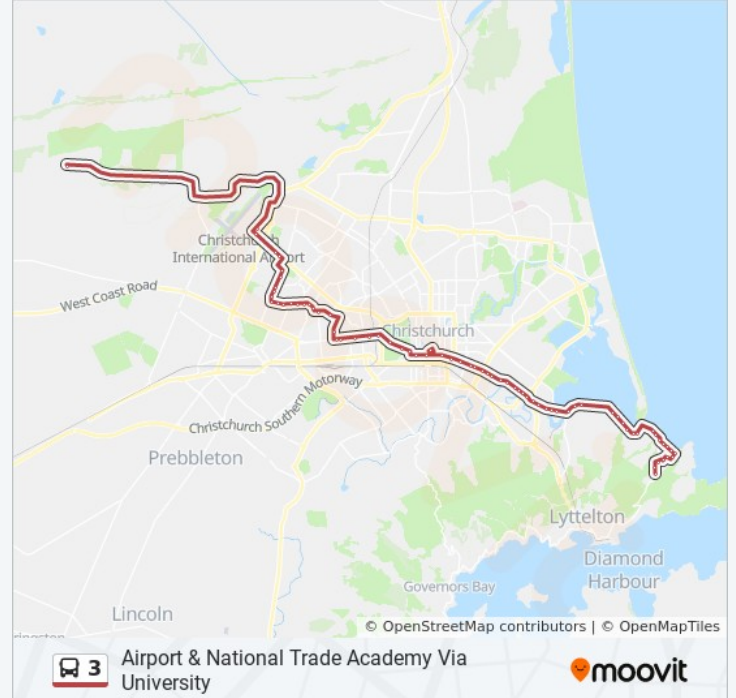

St Asaph St Near Montreal St

Christchurch Hospital Main Stop Wb

Riccarton Ave (Hospital)

Riccarton Ave

Riccarton Rd Near Bartlett St

Riccarton Rd Near Harakeke St

Westfield Riccarton  
Riccarton Rd Near Shand Cres  
Riccarton Rd Near Paeroa St  
Clyde Rd Near Hinau St  
University - Creyke Rd  
Maidstone Rd  
Maidstone Rd Near Farnham Pl  
Maidstone Rd Near Farnham Pl  
Maidstone Rd  
Maidstone Rd Near Hounslow St  
Maidstone Rd  
Maidstone Rd Near Radbrook St  
Maidstone Rd Near Colina St  
Maidstone Rd Near Derenzy Pl  
Withells Rd Near Gainford St  
Withells Rd Near Apsley Dr  
Avonhead Mall  
Withells Rd Near Westall Ln  
Withells Rd Near Avonhead Rd  
Roydvale Ave Near Sir William Pickering Dr  
Roydvale Ave Near Juniper Pl  
Roydvale Ave Near Homersham Pl  
Wairakei Rd Near Sheffield Cres  
Sheffield Cres Near Wairakei Rd  
Sheffield Cres Near Sir William Pickering Dr  
Sheffield Cres

**Direction: Sumner Via City**

73 stops

[VIEW LINE SCHEDULE](#)

Nta  
Airport/Antarctic Centre  
Memorial Ave Near Spitfire Square

**3 bus Time Schedule**

Sumner Via City Route Timetable:

|           |                    |
|-----------|--------------------|
| Sunday    | 6:37 AM - 10:39 PM |
| Monday    | 5:45 AM - 11:07 PM |
| Tuesday   | 5:45 AM - 11:07 PM |
| Wednesday | 5:45 AM - 11:07 PM |
| Thursday  | 5:45 AM - 11:07 PM |