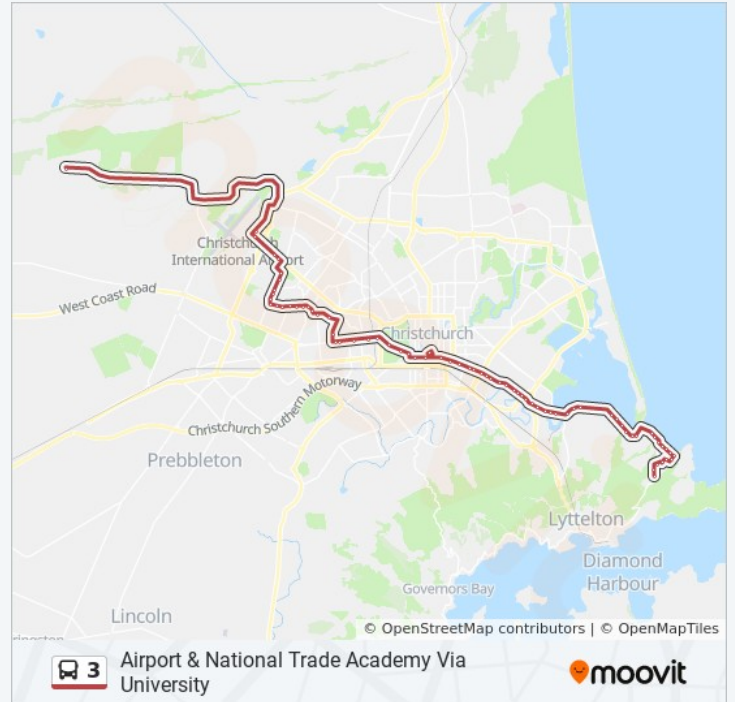

Ferry Rd (Ritchies Depot Wb)

Ara Institute

**Direction:** Airport Via University

**Stops:** 72

**Trip Duration:** 80 min

**Line Summary:**

Bus Interchange (Platform C)  
St Asaph St Near Colombo St  
St Asaph St Near Montreal St  
Christchurch Hospital Main Stop Wb  
Riccarton Ave (Hospital)  
Riccarton Ave  
Riccarton Rd Near Bartlett St  
Riccarton Rd Near Harakeke St  
Westfield Riccarton  
Riccarton Rd Near Shand Cres  
Riccarton Rd Near Paeroa St  
Clyde Rd Near Hinau St  
University - Creyke Rd  
Maidstone Rd  
Maidstone Rd Near Farnham Pl  
Maidstone Rd Near Farnham Pl  
Maidstone Rd  
Maidstone Rd Near Hounslow St  
Maidstone Rd  
Maidstone Rd Near Radbrook St  
Maidstone Rd Near Colina St  
Maidstone Rd Near Derenzy Pl  
Withells Rd Near Gainford St  
Withells Rd Near Apsley Dr  
Avonhead Mall  
Withells Rd Near Westall Ln  
Withells Rd Near Avonhead Rd  
Memorial Ave Near Avice Hill Reserve  
Commodore Hotel  
Memorial Ave Near Spitfire Square  
Christchurch International Airport