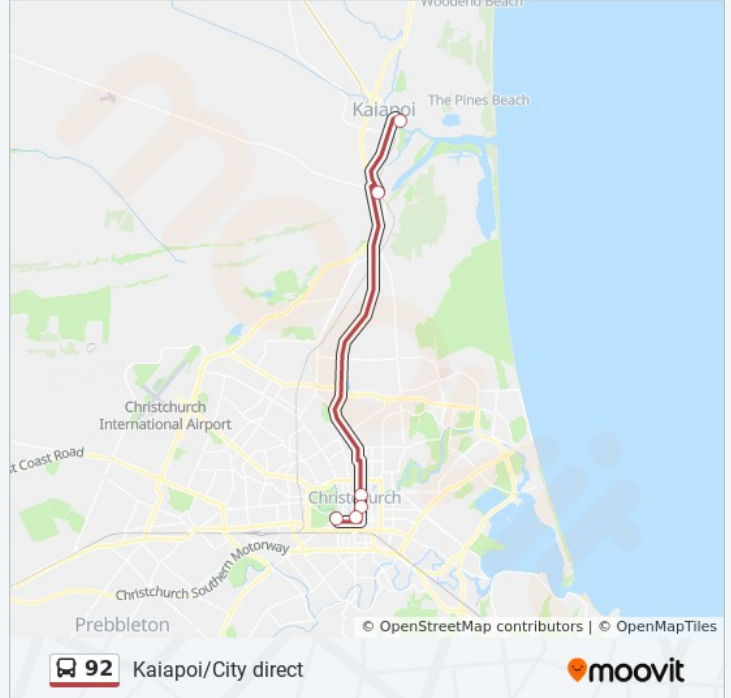

Kaiapoi/City direct

Get The App

The 92 bus line (Kaiapoi/City direct) has 2 routes. For regular weekdays, their operation hours are:

(1) City & Public Hospital: 06:40 - 08:10(2) Kaiapoi Direct: 15:45 - 17:45

Use the Moovit App to find the closest 92 bus station near you and find out when is the next 92 bus arriving.

Direction: City & Public Hospital

6 stops

[VIEW LINE SCHEDULE](#)

Kaiapoi Central Park & Ride

Kaiapoi South Park & Ride

Manchester St Near Kilmore St

Manchester St Super Stop

Bus Interchange (Platform B)

Christchurch Hospital Main Stop Wb

92 bus Time Schedule

City & Public Hospital Route Timetable:

Sunday	Not Operational
Monday	06:40 - 08:10
Tuesday	06:40 - 08:10
Wednesday	06:40 - 08:10
Thursday	06:40 - 08:10
Friday	06:40 - 08:10
Saturday	Not Operational

92 bus Info

Direction: City & Public Hospital

Stops: 6

Trip Duration: 40 min

Line Summary:

Direction: Kaiapoi Direct

6 stops

[VIEW LINE SCHEDULE](#)