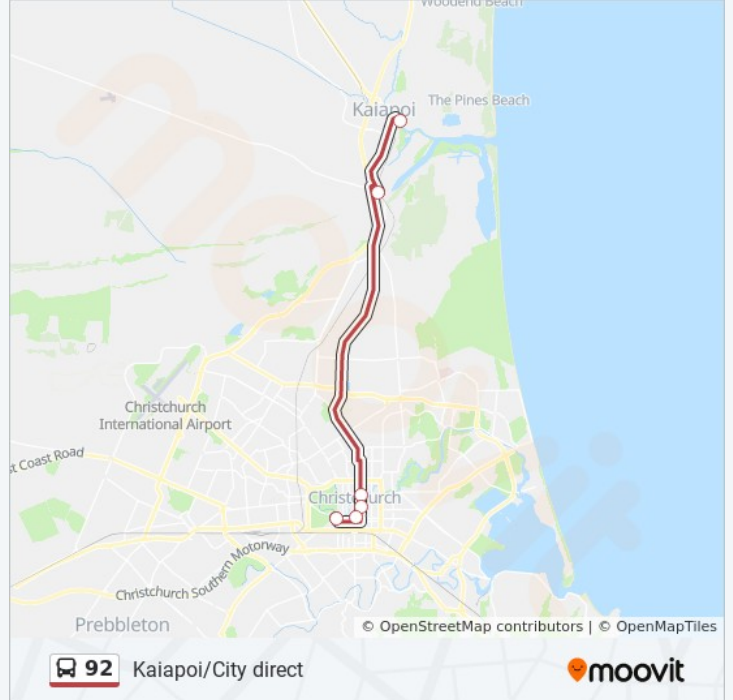

92 bus time schedules and route maps are available in an offline PDF at moovitapp.com. Use the [Moovit App](#) to see live bus times, train schedule or subway schedule, and step-by-step directions for all public transit in Christchurch.

[About Moovit](#) • [MaaS Solutions](#) • [Supported Countries](#) • [Mooviter Community](#)

© 2024 Moovit - All Rights Reserved

Check Live Arrival Times