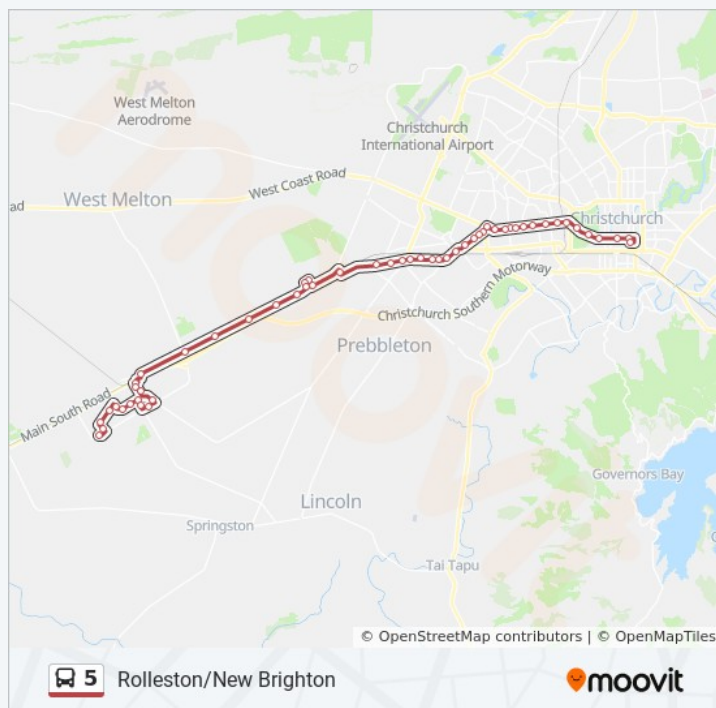

Rolleston Dr Near Othello Dr

Tennyson St Near Rolleston Dr

Tennyson St Near Michelangelo Dr

Lowes Rd Near Goulds Rd

Masefield Dr Near Durrell Wy

Rolleston Dr Near Lincoln Rolleston Rd

Selwyn Health Hub

Rolleston (Kidman St)

The Hub Hornby

Main South Rd Near Carmen Rd

Main South Rd Near Tower St

Main South Rd Near Canterbury St

Main South Rd Near Garvins Rd

Main South Rd Near Springs Rd

Harvard Ave And Main South Rd

Friday

### 5 bus Info

**Direction:** New Brighton Via City

**Stops:** 83

**Trip Duration:** 62 min

**Line Summary:**

Main South Rd Near Lowther St

Main South Rd Near Weaver Pl

Main South Rd Near Craven St

Riccarton Rd Near Wainui St

Westfield Riccarton

Riccarton Rd Near Harakeke St

Riccarton Rd Near Bartlett St

Riccarton Ave

Riccarton Ave (Hospital)

Christchurch Hospital Main Stop Eb

Bus Interchange (Platform A)