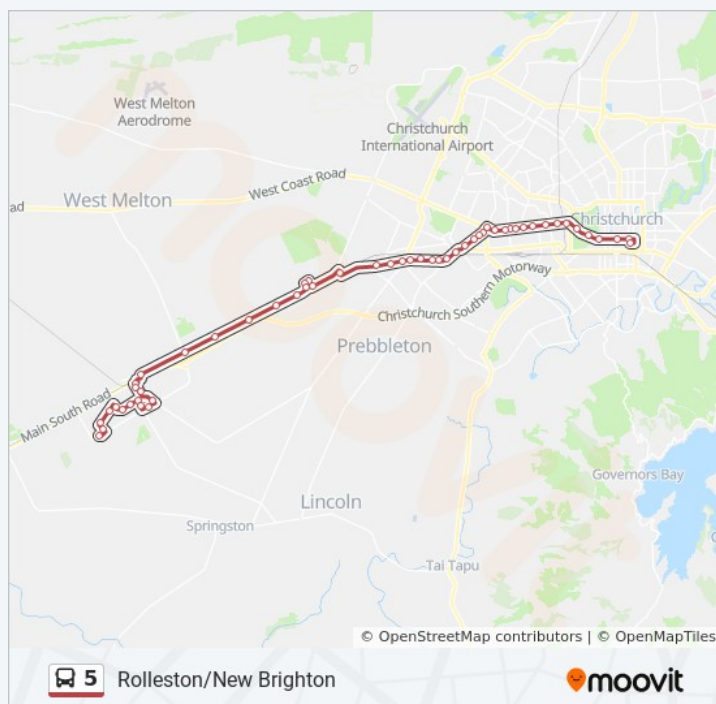

Buckleys Rd Near Pamela St

Eastgate Mall (Buckleys Rd)

Linwood Ave Near Cashel St

Gloucester St

Gloucester St Near England St

Gloucester St Near Stanmore Rd

**5 bus Time Schedule**

Rolleston Via City Route Timetable:

Sunday	6:52 AM - 8:43 PM
Monday	5:36 AM - 9:45 PM
Tuesday	5:36 AM - 9:45 PM
Wednesday	5:36 AM - 9:45 PM
Thursday	5:36 AM - 9:45 PM
Friday	5:36 AM - 9:45 PM
Saturday	5:39 AM - 9:43 PM

**5 bus Info**

**Direction:** Rolleston Via City

**Stops:** 81

**Trip Duration:** 96 min

**Line Summary:**

Gloucester St Near Fitzgerald Ave

Gloucester St Near Fitzgerald Ave

Gloucester St Near Barbadoes St

Gloucester St Near Latimer Square

Manchester St Super Stop

Bus Interchange (Platform C)

St Asaph St Near Colombo St

St Asaph St Near Montreal St

Christchurch Hospital Main Stop Wb

Riccarton Ave (Hospital)

Riccarton Ave

Riccarton Rd Near Bartlett St

Riccarton Rd Near Harakeke St