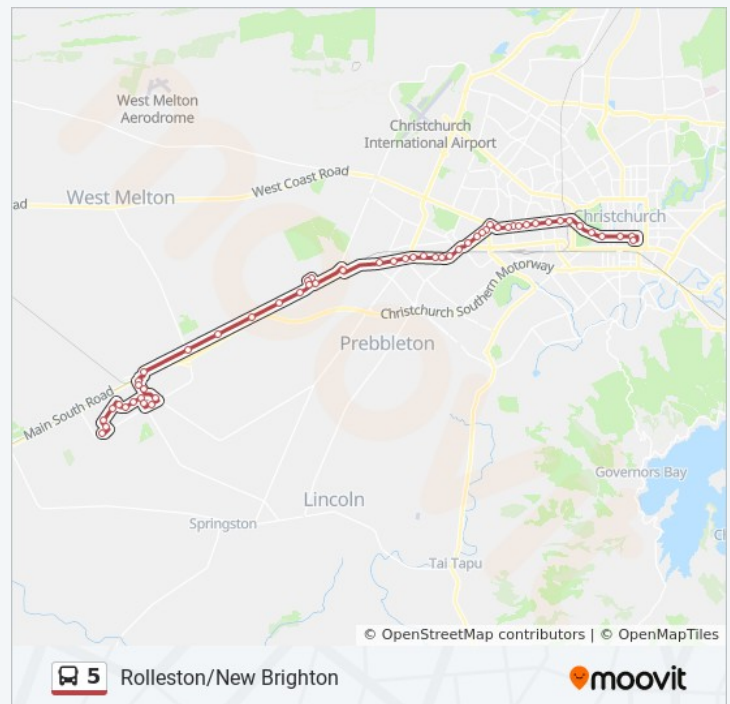

## Direction: Hornby Via City

55 stops

[VIEW LINE SCHEDULE](#)

New Brighton (Oram Ave)  
Beresford St  
Hardy St Near Beresford St  
Seaview Rd  
Pages Rd Near Waitaki St  
Pages Rd  
Pages Rd Near Charles Gallagher Pl  
Pages Rd Near Portchester St  
Pages Rd Near Rowan Ave  
Pages Rd Near Fir Tree Ln  
Pages Rd Near Breezes Rd  
Pages Rd Near Shortland St  
Pages Rd Near Ottawa Rd  
Pages Rd Near Kearneys Rd  
Pages Rd Near Buckleys Rd  
Buckleys Rd Near Kerrs Rd  
Buckleys Rd And Dacre St  
Buckleys Rd Near Pamela St  
Eastgate Mall (Buckleys Rd)  
Linwood Ave Near Cashel St  
Gloucester St  
Gloucester St Near England St  
Gloucester St Near Stanmore Rd  
Gloucester St Near Fitzgerald Ave  
Gloucester St Near Fitzgerald Ave  
Gloucester St Near Barbadoes St  
Gloucester St Near Latimer Square  
Manchester St Super Stop  
Bus Interchange (Platform C)

## 5 bus Info

**Direction:** Hornby Via City

**Stops:** 55

**Trip Duration:** 62 min

**Line Summary:**

St Asaph St Near Colombo St  
St Asaph St Near Montreal St  
Christchurch Hospital Main Stop Wb  
Riccarton Ave (Hospital)  
Riccarton Ave  
Riccarton Rd Near Bartlett St  
Riccarton Rd Near Harakeke St  
Westfield Riccarton  
Riccarton Rd Near Shand Cres  
Riccarton Rd Near Paeroa St  
Riccarton Rd Near Balgay St  
Riccarton Rd Near Middleton Rd  
Riccarton Rd Near Newnham Tce  
Church Corner  
Main South Rd Near Curletts Rd  
Main South Rd Near English St  
Main South Rd Near Bowman Pl  
Main South Rd Near Craven St  
Main South Rd Near Weaver Pl  
Main South Rd  
Main South Rd Near Harvard Ave  
Main South Rd Near Hanworth Ave  
Main South Rd Near Garvins Rd  
Main South Rd Near Canterbury St  
Main South Rd Near Tower St  
The Hub Hornby

**Direction: New Brighton Via City**

83 stops

[VIEW LINE SCHEDULE](#)

Rolleston Terminus  
East Maddisons Rd Near Lowes Rd  
Brookside Rd Near East Maddisons Rd

**5 bus Time Schedule**

New Brighton Via City Route Timetable: