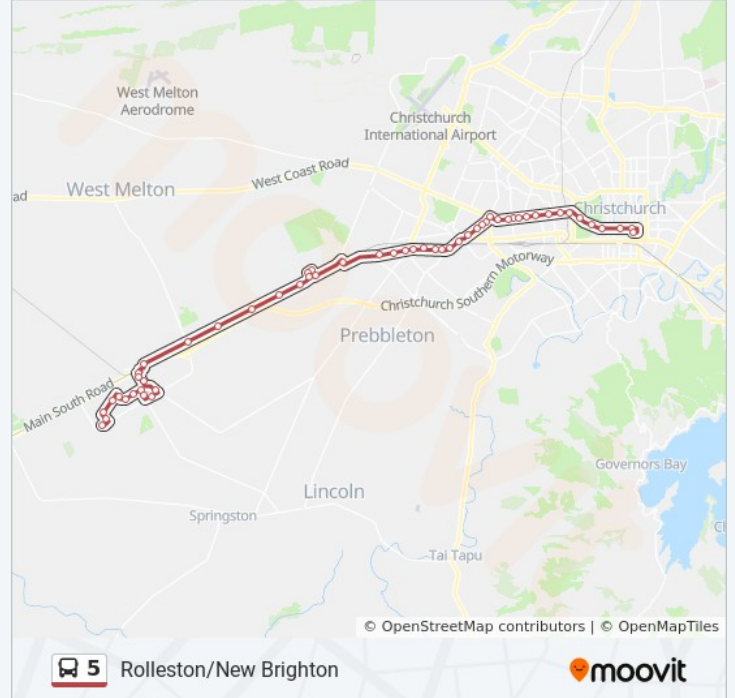

**5 bus Info**

**Direction:** City & Ara Institute Express

**Stops:** 54

**Trip Duration:** 78 min

**Line Summary:**

Templeton

Kissel St Near Banks St

Waterloo Rd Near Kissel St

Temp - Waterloo Rd Near Islington Ave

Temp - Halswell Junction Rd Near Foremans Rd

Main South Rd Near Seymour St

Main South Rd Near Carmen Rd

Main South Rd Near Tower St

Main South Rd Near Canterbury St

Main South Rd Near Garvins Rd

Riccarton Rd Near Harakeke St

Riccarton Rd Near Bartlett St

Riccarton Ave

Riccarton Ave (Hospital)

Christchurch Hospital Main Stop Eb

Bus Interchange (Platform A)

Tuam St Near Madras St

Ara Institute

## Direction: Hornby Via City

55 stops

[VIEW LINE SCHEDULE](#)

New Brighton (Oram Ave)  
Beresford St  
Hardy St Near Beresford St  
Seaview Rd  
Pages Rd Near Waitaki St  
Pages Rd  
Pages Rd Near Charles Gallagher Pl  
Pages Rd Near Portchester St  
Pages Rd Near Rowan Ave  
Pages Rd Near Fir Tree Ln  
Pages Rd Near Breezes Rd  
Pages Rd Near Shortland St  
Pages Rd Near Ottawa Rd  
Pages Rd Near Kearneys Rd  
Pages Rd Near Buckleys Rd  
Buckleys Rd Near Kerrs Rd  
Buckleys Rd And Dacre St  
Buckleys Rd Near Pamela St  
Eastgate Mall (Buckleys Rd)  
Linwood Ave Near Cashel St  
Gloucester St  
Gloucester St Near England St  
Gloucester St Near Stanmore Rd  
Gloucester St Near Fitzgerald Ave  
Gloucester St Near Fitzgerald Ave  
Gloucester St Near Barbadoes St  
Gloucester St Near Latimer Square  
Manchester St Super Stop  
Bus Interchange (Platform C)