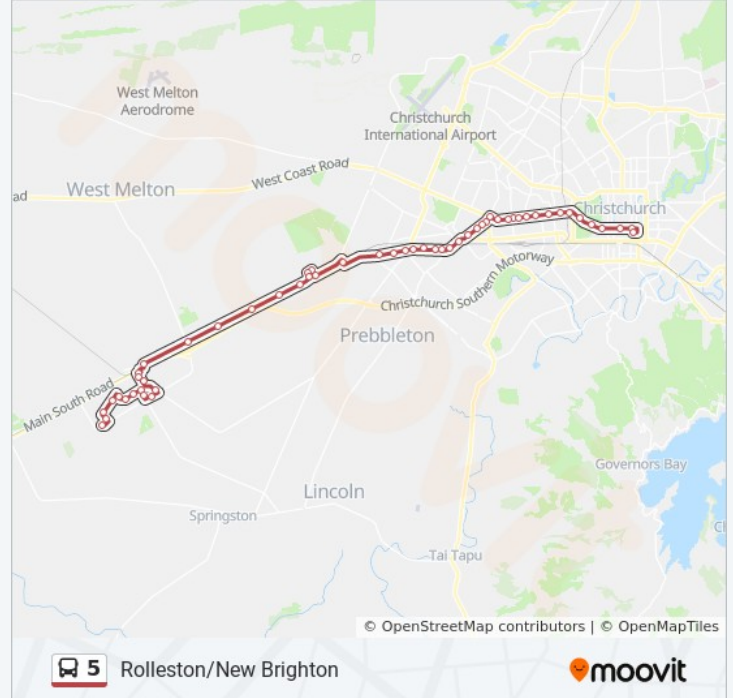

Jones Rd Near Hoskyns Rd

Rolleston (Kidman St)

Lincoln Rolleston Rd Near Rolleston Dr

Masefield Dr Near Durrell Wy

Lowes Rd Near Goulds Rd

Tennyson St Near Michelangelo Dr

Rolleston Dr Near Othello Dr

Rolleston Dr Near Renoir Dr

Rolleston Dr Near Othello Dr

Brookside Rd Near Stonebrook Dr

Brookside Rd Near East Maddisons Rd

Rolleston Terminus

**Direction: Rolleston Via City**

81 stops

[VIEW LINE SCHEDULE](#)

New Brighton (Oram Ave)