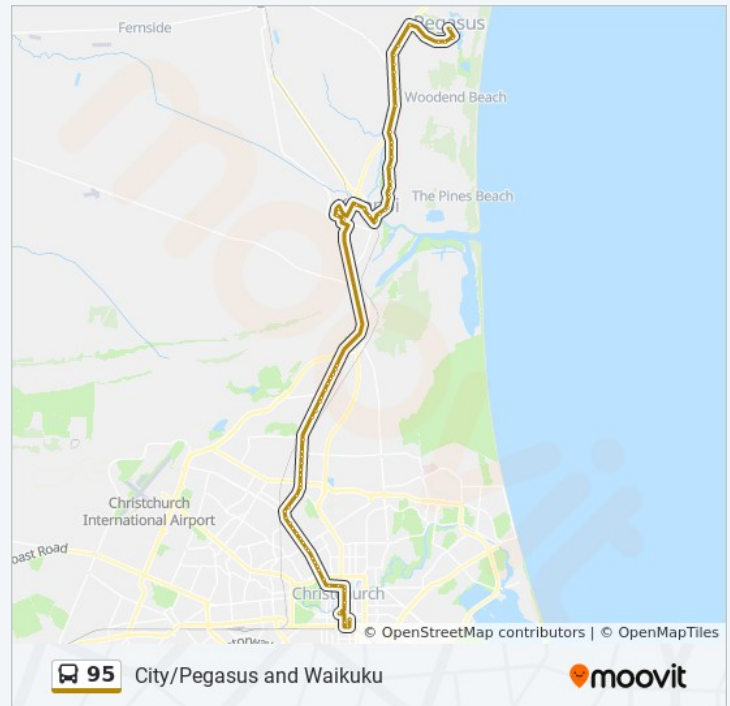

### 95 bus Info

**Direction:** Pegasus Express

**Stops:** 69

**Trip Duration:** 81 min

**Line Summary:**

Main North Rd Near Richill St

Main North Rd Near Factory Rd

Main North Rd