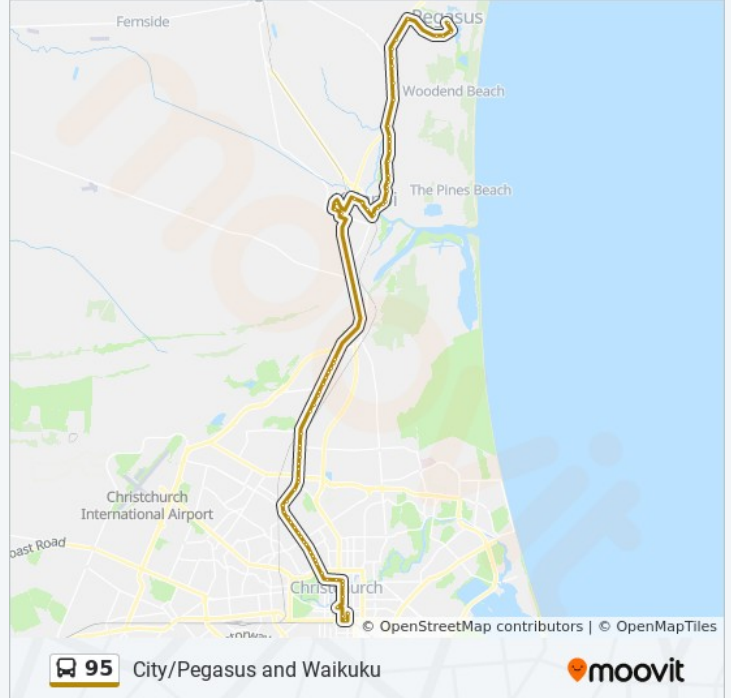

### 95 bus Info

**Direction:** Pegasus & Waikuku Express

**Stops:** 77

**Trip Duration:** 94 min

**Line Summary:**

Papanui Rd Near Grants Rd  
Papanui Rd Near Bellvue Ave  
Main North Near Loftus St  
Northlands Platform A  
Main North Rd Near Meadow St  
Main North Rd Near Cranford St  
Main North Rd Near Momorangi Cres  
Main North Rd Near Tuckers Rd  
Main North Rd Near Manse Pl  
Main North Rd Near Sturrocks Rd  
Main North Rd Near Barnes Rd  
Main North Rd Near Styx Mill Rd  
Supa Centa  
Main North Rd Near Thompsons Rd  
Main North Rd Near Lagan St  
Main North Rd Near Swift St  
Main North Rd Near Belfast Rd  
Main North Rd Near Donegal St  
Main North Rd Near Richill St  
Main North Rd Near Factory Rd  
Main North Rd  
Belfast  
Island Rd Near Barnard St  
Barnard St Near Silverstream Blvd  
Silverstream  
Adderley Tce Near Wesley St  
Fuller Street Near Akaroa St  
Kaiapoi (Mcdonalds)  
Kaiapoi (Police Station)  
Williams St Near Cass St  
Williams St Near Davie St  
Williams St Near Sims Rd  
Williams St Near Dale St