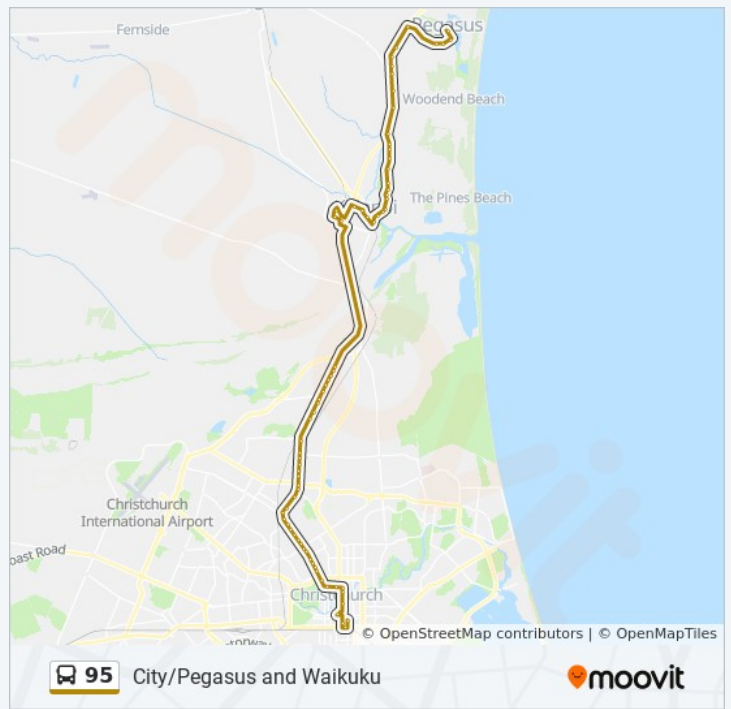

### 95 bus Info

**Direction:** City & Ara Institute

**Stops:** 73

**Trip Duration:** 73 min

**Line Summary:**

Williams St Near Cass St

Kaiapoi (Police Station)

Kaiapoi (Mcdonalds)

Bealey Ave

Salisbury St Near Victoria St

Salisbury St Near Gracefield Ave

Manchester St Near Salisbury St

Manchester St Near Kilmore St

Manchester St Super Stop

Bus Interchange (Platform B)

Manchester St Near Allen St

### 95 bus Info

**Direction:** City & Ara Institute Express

**Stops:** 81

**Trip Duration:** 73 min

**Line Summary:**

Pegasus Blvd Near Waireka St  
Pegasus Blvd Near Whakatipu St  
Pegasus Blvd Near Sh-1  
Main North Rd Near Hewitts Rd  
Main North Rd Near Parsonage Rd  
Main North Rd Near School Rd  
Woodend (Main North Rd)  
Main North Rd Near Woodend Beach Rd  
Main North Rd Near Sandhill Rd  
Main North Rd Near Pa Rd  
Main North Rd Near Lees Rd  
Main North Rd Near the Lakes  
Main North Rd Near Old Main North Rd  
Main North Rd  
Main North Rd Near Williams St  
Main North Rd Near Kaiapoi Golf Club  
Williams St Near Dale St  
Williams St Near Coups Tce  
Williams St Near Davie St  
Williams St Near Cass St  
Kaiapoi (Police Station)  
Kaiapoi (Mcdonalds)  
Fuller St Near Peraki St  
Fuller St Near Evans Pl  
Adderley Tce Near Sneyd St  
Silverstream  
Barnard St Near Rahme Cres  
Island Rd Near Barnard St  
Main North Rd  
Main North Rd Near Factory Rd  
Belfast  
Main North Rd Near Richill St  
Main North Rd Near Donegal St