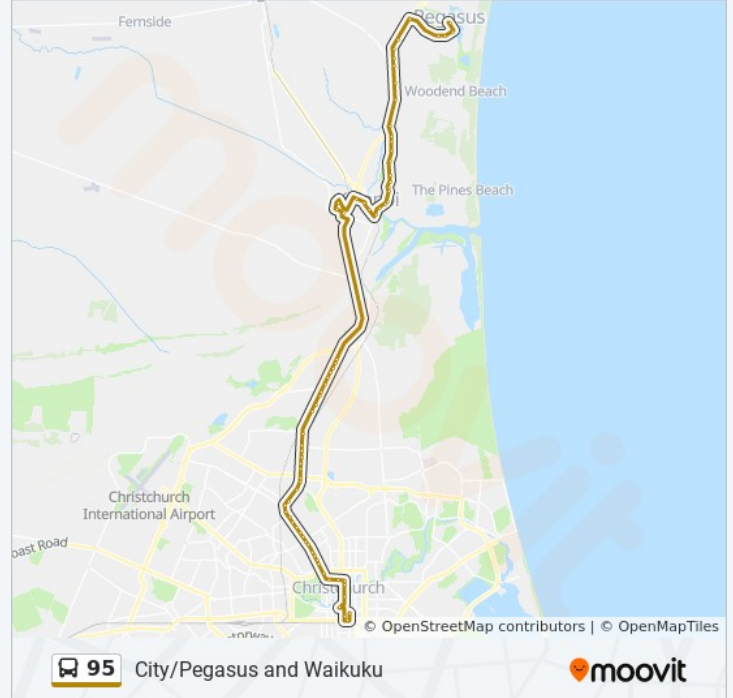

Williams St Near Cass St

Kaiapoi (Police Station)

Kaiapoi (Mcdonalds)

Fuller St Near Peraki St

Fuller St Near Evans Pl

Adderley Tce Near Sneyd St

Silverstream

Barnard St Near Rahme Cres

Island Rd Near Barnard St

Main North Rd

Main North Rd Near Factory Rd

Belfast

Main North Rd Near Richill St

Main North Rd Near Donegal St

Main North Rd Near Belfast Rd

Main North Rd Near Swift St

Main North Rd Near Lagan St

Main North Rd Near Thompsons Rd

Supa Centa

Main North Rd Near Cunliffe Rd

Main North Rd Near Barnes Rd

Main North Rd Near Sturrocks Rd

Main North Rd

Main North Rd Near Tuckers Rd

Main North Rd Near Momorangi Cres

Main North Rd Near Queen Elizabeth II Dr

Main North Rd Near Cranford St

Main North Rd Near Vagues Rd

Northlands Platform C

Main Nth Rd Near Loftus St

Papanui

Papanui Rd Near Blighs Rd

Papanui Rd Near Hawthorne St