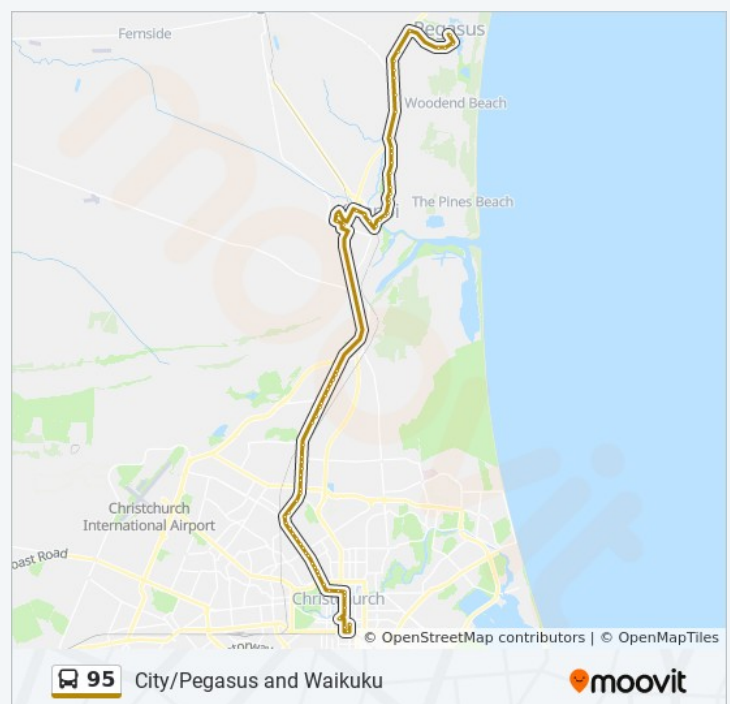

Victoria St Near Peterborough St

Victoria St Near Dorset St

Bealey Ave

Papanui Rd Near Holly Rd

Papanui Rd Near Webb St

Papanui Rd Near St Albans St

Merivale Mall

Papanui Rd Near Murray Pl

### 95 bus Time Schedule

Pegasus Route Timetable:

Sunday	09:02 - 19:02
Monday	07:32 - 20:32
Tuesday	07:32 - 20:32
Wednesday	07:32 - 20:32
Thursday	07:32 - 20:32
Friday	07:32 - 20:32
Saturday	08:32 - 20:32

### 95 bus Info

**Direction:** Pegasus

**Stops:** 68

**Trip Duration:** 78 min

**Line Summary:**

Main North Rd Near Momorangi Cres

Main North Rd Near Tuckers Rd

Main North Rd Near Manse Pl