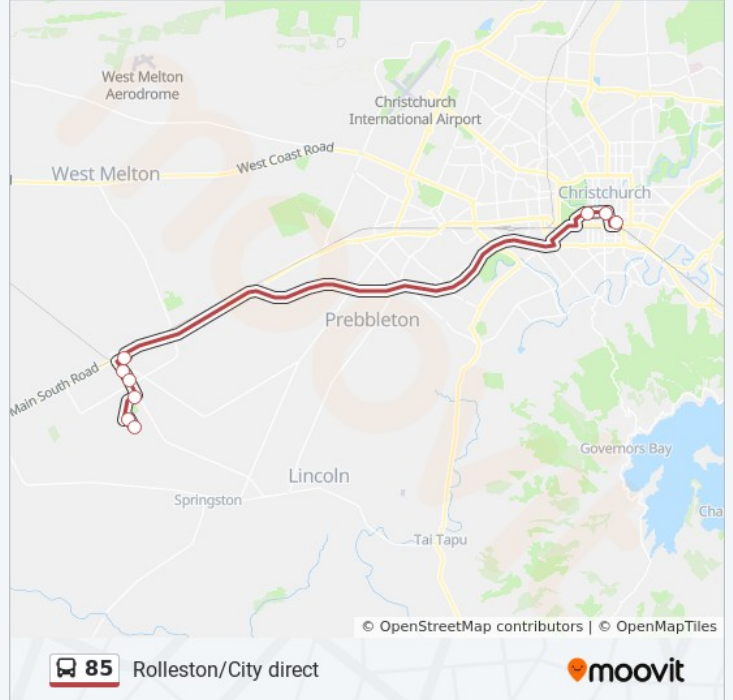

### Direction: City & Ara Institute

9 stops

[VIEW LINE SCHEDULE](#)

Faringdon (Blvd)

Dynes Rd Near Faringdon Blvd

Rolleston College

Tennyson St Near Michelangelo Dr

Tennyson St Near Moore St

### 85 bus Info

**Direction:** City & Ara Institute

**Stops:** 9

**Trip Duration:** 44 min

**Line Summary:**

**85** Rolleston/City direct

**Direction: Rolleston Direct**

9 stops

[VIEW LINE SCHEDULE](#)

- Madras St Terminus
- Bus Interchange (Platform C)
- Christchurch Hospital Main Stop Wb
- Rolleston (Kidman St)
- Tennyson St Near Markham Way
- Tennyson St Near Rolleston Dr
- Tennyson St Near Michelangelo Dr
- Dynes Rd Near Faringdon Blvd
- Faringdon (Lansdowne Wy)

**85 bus Info**

**Direction:** Rolleston Direct

**Stops:** 9

**Trip Duration:** 52 min

**Line Summary:**

85 bus time schedules and route maps are available in an offline PDF at [moovitapp.com](https://moovitapp.com). Use the [Moovit App](#) to see live bus times, train schedule or subway schedule, and step-by-step directions for all public transit in Christchurch.