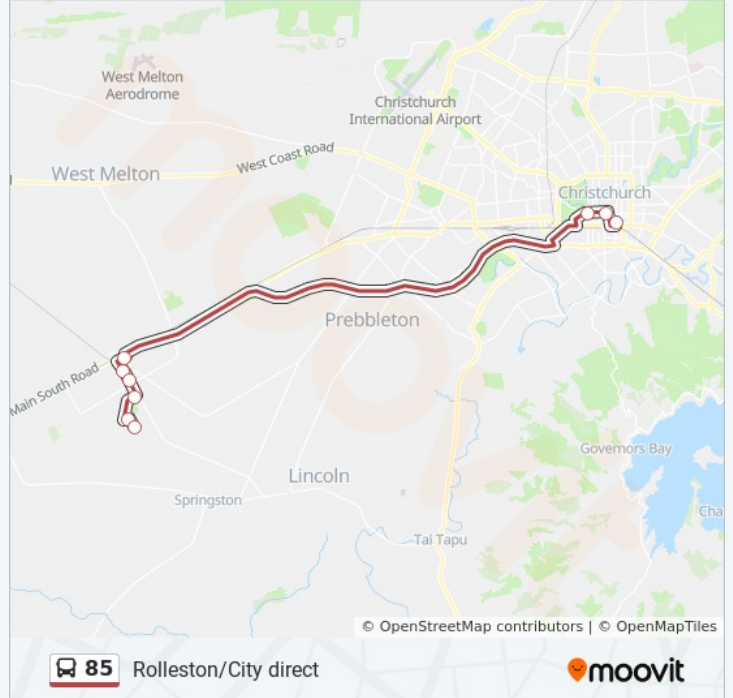

### Direction: City & Ara Institute

9 stops

[VIEW LINE SCHEDULE](#)

Faringdon (Blvd)

Dynes Rd Near Faringdon Blvd

Rolleston College

Tennyson St Near Michelangelo Dr

Tennyson St Near Moore St

Rolleston (Kidman St)

Christchurch Hospital Main Stop Eb

Bus Interchange (Platform A)

Madras St Terminus

### 85 bus Info

**Direction:** City & Ara Institute

**Stops:** 9

**Trip Duration:** 44 min

**Line Summary:**

**85** Rolleston/City direct

**Direction: Rolleston Direct**

9 stops

[VIEW LINE SCHEDULE](#)

- Madras St Terminus
- Bus Interchange (Platform C)
- Christchurch Hospital Main Stop Wb
- Rolleston (Kidman St)
- Tennyson St Near Markham Way
- Tennyson St Near Rolleston Dr
- Tennyson St Near Michelangelo Dr
- Dynes Rd Near Faringdon Blvd
- Faringdon (Lansdowne Wy)