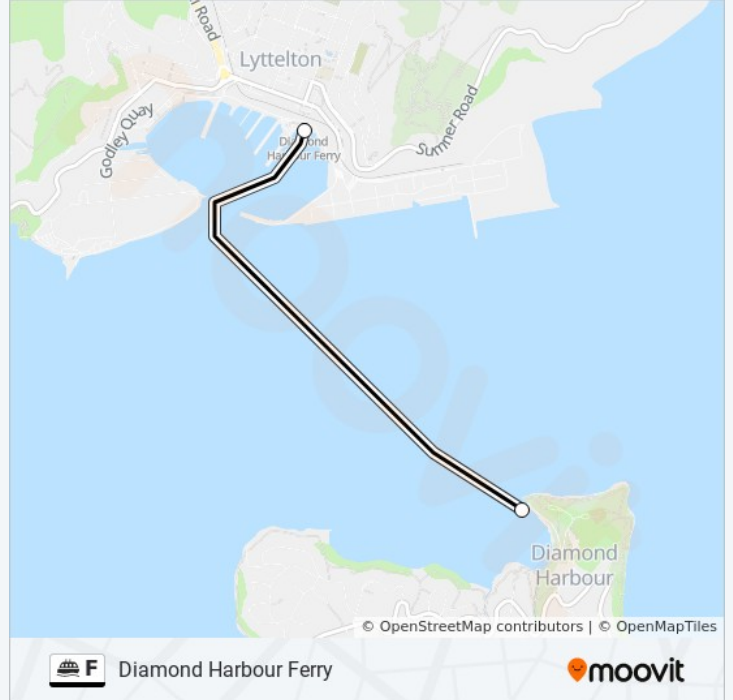

### Direction: Diamond Harbour

2 stops

[VIEW LINE SCHEDULE](#)

Lyttelton Jetty

Diamond Harbour Jetty

### F ferry Info

**Direction:** Diamond Harbour

**Stops:** 2

**Trip Duration:** 12 min

**Line Summary:**

### Direction: Lyttelton

2 stops

[VIEW LINE SCHEDULE](#)

Diamond Harbour Jetty

Lyttelton Jetty

### F ferry Info

**Direction:** Lyttelton

**Stops:** 2

**Trip Duration:** 13 min

**Line Summary:**

F ferry time schedules and route maps are available in an offline PDF at [moovitapp.com](https://moovitapp.com). Use the [Moovit App](#) to see live bus times, train schedule or subway schedule, and step-by-step directions for all public transit in Christchurch.