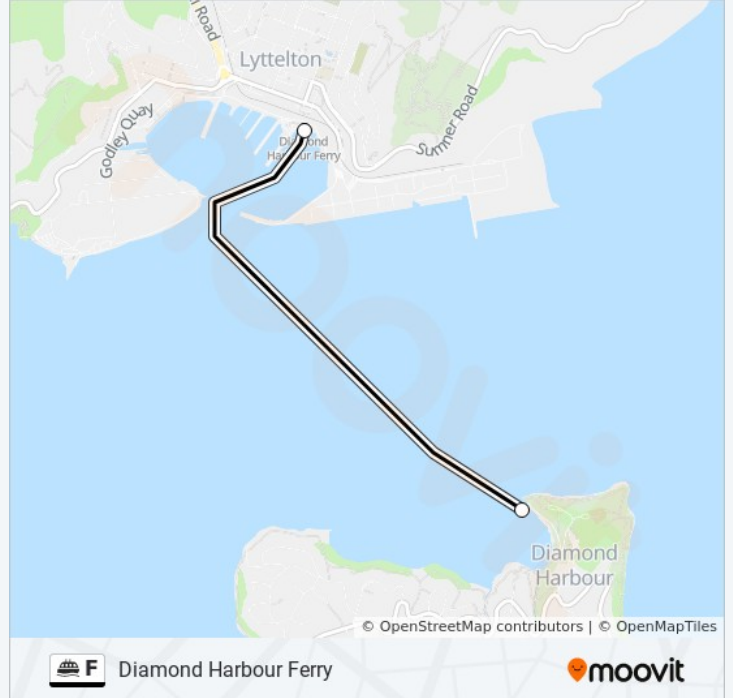

### Direction: Diamond Harbour

2 stops

[VIEW LINE SCHEDULE](#)

Lyttelton Jetty

Diamond Harbour Jetty

### F ferry Time Schedule

Diamond Harbour Route Timetable:

Sunday	7:50 AM - 7:50 PM
Monday	6:15 AM - 9:30 PM
Tuesday	6:15 AM - 9:30 PM
Wednesday	6:15 AM - 9:30 PM
Thursday	6:15 AM - 9:30 PM
Friday	6:15 AM - 10:30 PM
Saturday	6:50 AM - 10:50 PM

### F ferry Info

**Direction:** Diamond Harbour

**Stops:** 2

**Trip Duration:** 12 min

**Line Summary:**

### Direction: Lyttelton

2 stops

[VIEW LINE SCHEDULE](#)

Diamond Harbour Jetty

Lyttelton Jetty