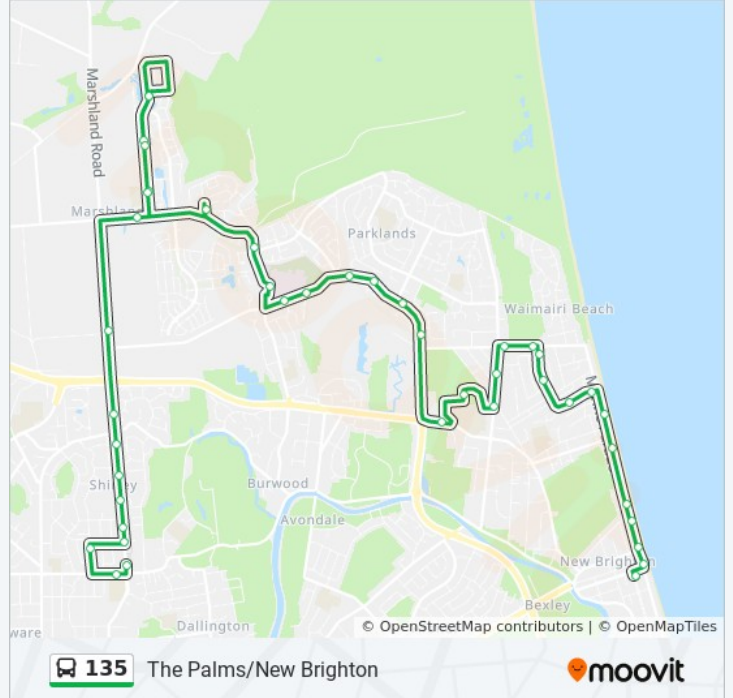

Direction: New Brighton Via Prestons

43 stops

[VIEW LINE SCHEDULE](#)

- The Palms (Marshland Rd Mall Side)
- The Palms (Shirley Rd)
- Quinns Rd Near Hercules St
- Marshland Rd Near Alma Pl
- Marshland Rd Near Hammersley Ave
- Marshland Rd Near Joy St
- Marshland Rd Near Pagoda St
- Marshland Rd Near Cotton St
- Marshland Rd
- Marshland Rd Near Mcsaveney's Rd
- Prestons Rd Near Te Korari St
- Prestons School
- Te Korari St Near David Palmer St
- Prestons (Te Korari St)
- Prestons (Te Korari St)
- Te Korari St Near Raranga St
- Prestons School
- Bluestone Dr Near Alpine View
- Burwood Rd Near Rothesay Rd
- Burwood Hospital - Main Entrance
- Burwood Hospital - Mairehau Rd
- Mairehau Rd (Spinal Unit)

135 bus Info

Direction: New Brighton Via Prestons

Stops: 43

Trip Duration: 48 min

Line Summary:

Mairehau Rd Near Putake Dr
 Mairehau Rd Near Royal Pk Dr
 Mairehau Rd Near Inwoods Rd
 Mairehau Rd Near Medina Cres
 Travis Road Near Atlantis Street
 Taiora/Qeii
 Bower Ave Near Dick Taylor Dr
 Bower Ave Near Pinewood Ave
 Beach Rd Near Bower Ave
 Beach Rd Near Effingham St
 Effingham St Near Pegasus Ave
 Effingham St Near Monowai Cres
 Effingham St Near Surfers Pl
 Effingham St Near Marine Pde
 Marine Pde Near Cygnet St
 Marine Pde Near Bowhill Rd
 Marine Pde Near Rawhiti Ave
 Marine Pde Near Lonsdale St
 Marine Pde Near Hawke St
 Marine Parade Near Beresford St
 New Brighton (Oram Ave)

Direction: The Palms Via Prestons

42 stops

[VIEW LINE SCHEDULE](#)

New Brighton (Oram Ave)
 Marine Parade Near Beresford Street
 Marine Pde Near Hawke St
 Marine Pde Near Lonsdale St
 Marine Pde Near Rawhiti Ave
 Marine Pde Near Bowhill Rd
 Marine Pde Near Cygnet St
 Effingham St Near Marine Pde

135 bus Info

Direction: The Palms Via Prestons

Stops: 42

Trip Duration: 42 min

Line Summary:

Effingham St Near Surfers Pl

Effingham St Near Monowai Cres

Effingham St Near Beach Rd