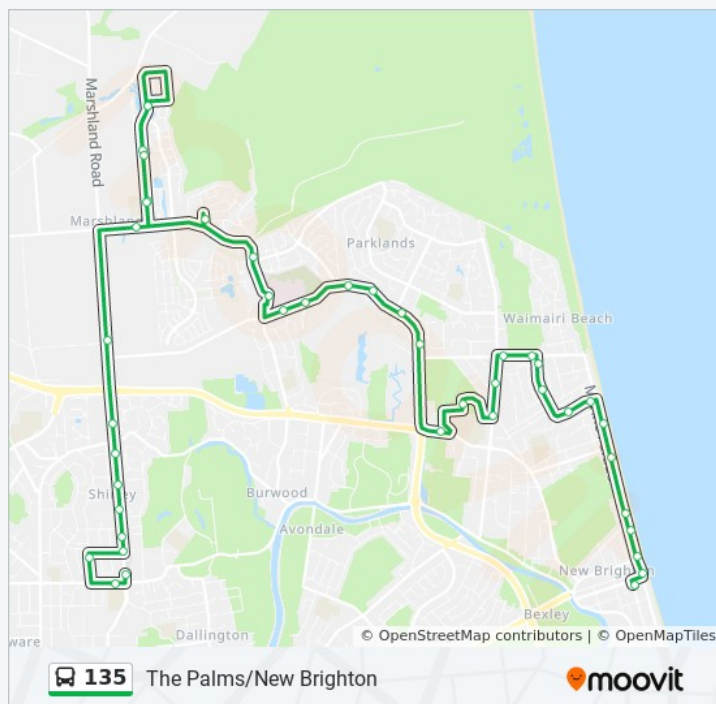

Direction: New Brighton Via Prestons

43 stops

[VIEW LINE SCHEDULE](#)

- The Palms (Marshland Rd Mall Side)
- The Palms (Shirley Rd)
- Quinns Rd Near Hercules St
- Marshland Rd Near Alma Pl
- Marshland Rd Near Hammersley Ave
- Marshland Rd Near Joy St
- Marshland Rd Near Pagoda St
- Marshland Rd Near Cotton St
- Marshland Rd
- Marshland Rd Near Mcsaveney's Rd
- Prestons Rd Near Te Korari St
- Prestons School
- Te Korari St Near David Palmer St
- Prestons (Te Korari St)
- Prestons (Te Korari St)
- Te Korari St Near Raranga St
- Prestons School
- Bluestone Dr Near Alpine View
- Burwood Rd Near Rothesay Rd
- Burwood Hospital - Main Entrance
- Burwood Hospital - Mairehau Rd
- Mairehau Rd (Spinal Unit)

Direction: The Palms Via Prestons

42 stops

[VIEW LINE SCHEDULE](#)

New Brighton (Oram Ave)
 Marine Parade Near Beresford Street
 Marine Pde Near Hawke St
 Marine Pde Near Lonsdale St
 Marine Pde Near Rawhiti Ave
 Marine Pde Near Bowhill Rd
 Marine Pde Near Cygnet St
 Effingham St Near Marine Pde

Marshland Rd

Marshland Rd Near Cotton St

Marshland Rd Near Voss St

Marshland Rd Near Amos Pl

Marshland Rd Near Hammersley Ave

Marshland Rd Near Hercules St

135 bus time schedules and route maps are available in an offline PDF at moovitapp.com. Use the [Moovit App](#) to see live bus times, train schedule or subway schedule, and step-by-step directions for all public transit in Christchurch.