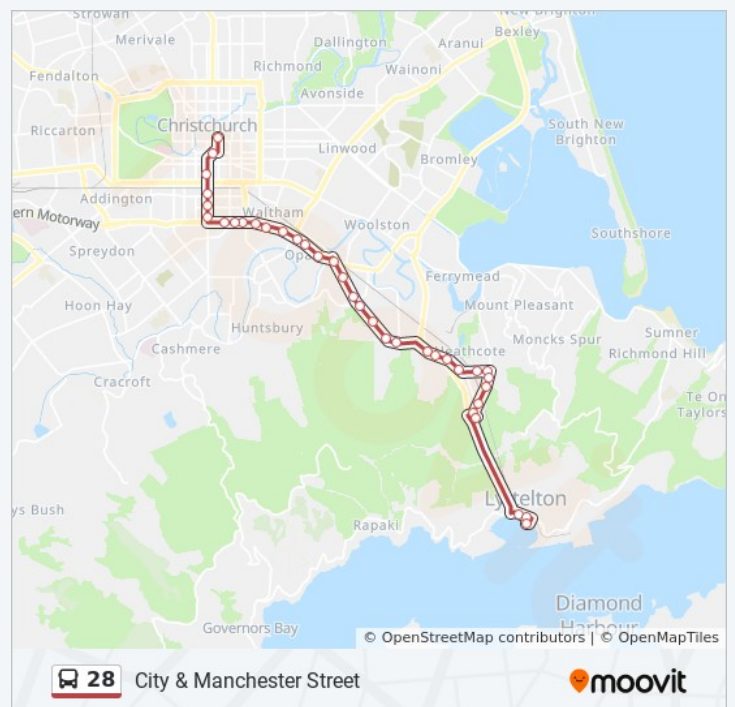

Northwood Blvd Near O'Neill Ave

Northwood Blvd Near Mounter Ave

Northwood

Direction: Rapaki Via Lyttelton Express

13 stops

[VIEW LINE SCHEDULE](#)

Manchester St Super Stop

28 bus Time Schedule

Lyttelton Wharf

Norwich Quay Near Canterbury St

Norwich Qy Near Dublin St

Brittan Tce Near Voelas Rd

Brittan Tce Near Seaview Tce

Park Tce Near Cressy Tce

Park Tce Near Cressy Tce

Rapaki

Tuesday	5:04 PM
Wednesday	5:04 PM
Thursday	5:04 PM
Friday	5:04 PM
Saturday	Not Operational

28 bus Info

Direction: Rapaki Via Lyttelton Express

Stops: 13

Trip Duration: 54 min

Line Summary:

28 bus time schedules and route maps are available in an offline PDF at moovitapp.com. Use the [Moovit App](#) to see live bus times, train schedule or subway schedule, and step-by-step directions for all public transit in Christchurch.