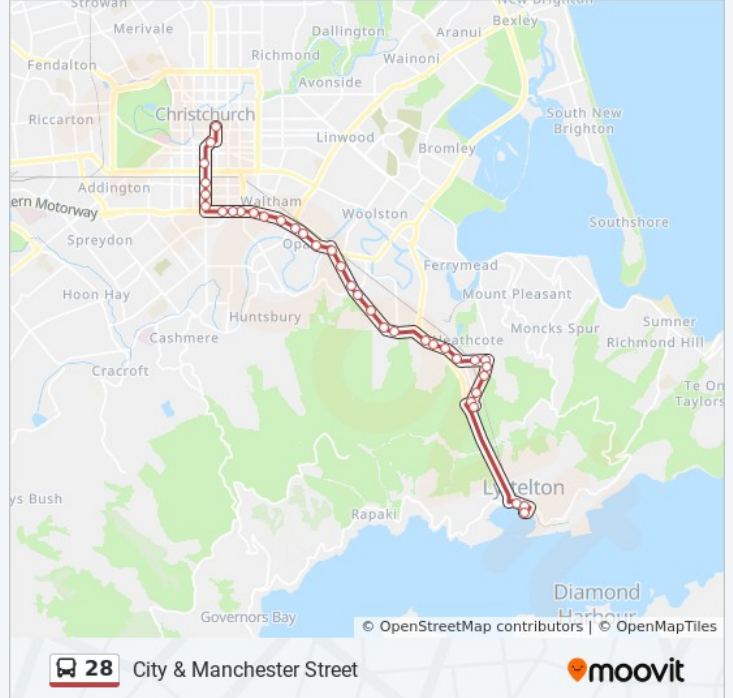

Colombo St Near Cass St

South City (Northbound)

Bus Interchange (Platform D)

Manchester St Super Stop

Direction: City & Manchester Street Express

14 stops

[VIEW LINE SCHEDULE](#)

Rapaki

Governors Bay Rd Near Mariners Cv

Governors Bay Rd

Park Tce

Brittan Tce Near Seaview Tce

Brittan Tce Near Simeon Qy

Dublin St Near Norwich Qy

Winchester St Near Coleridge Tce

Oxford Street Near Winchester Street

Lyttelton Wharf

Norwich Quay Near Canterbury St

Norwich Qy Near Dublin St

Bus Interchange (Platform D)

Manchester St Super Stop

28 bus Time Schedule

City & Manchester Street Express Route Timetable:

Sunday	Not Operational
Monday	7:00 AM
Tuesday	7:00 AM
Wednesday	7:00 AM
Thursday	7:00 AM
Friday	7:00 AM
Saturday	Not Operational

28 bus Info

Direction: City & Manchester Street Express

Stops: 14

Trip Duration: 50 min

Line Summary:

Direction: Lyttelton

79 stops

[VIEW LINE SCHEDULE](#)