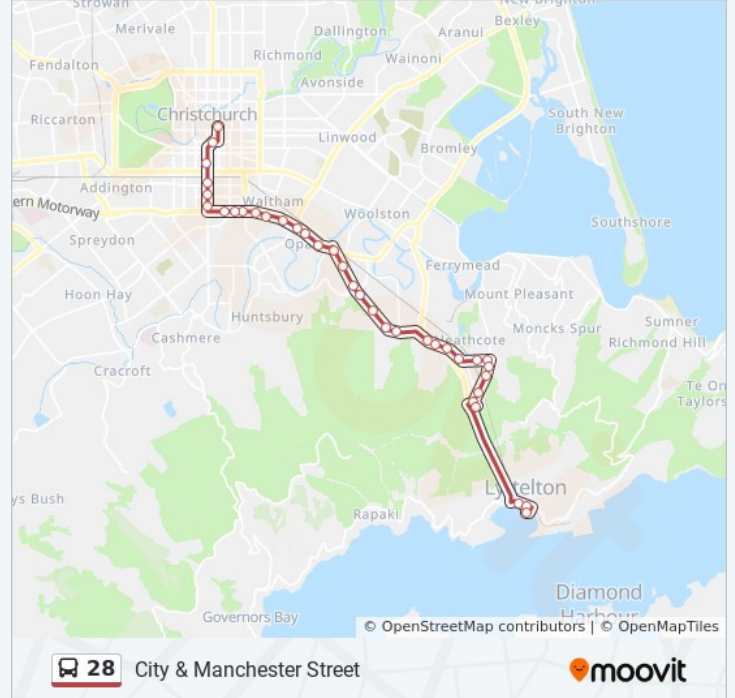

Cranford St Near Mcfaddens Rd

Cranford St Near Knowles St

Cranford St Near Malvern St

Cranford St Near Westminster St

Cranford St Near Berwick St

Cranford St Near Winton St

Cranford St Near Cornwall St

Edgeware Village

Bus Interchange (Platform B)

Smiths City (Southbound)

Colombo St Near Byron St

Colombo St Near Wordsworth St

Sydenham Shops

Brougham St Near Albemarle St

Brougham St Near Brisbane St

Defoe Pl

Brougham St Near Wilsons Rd

Opawa Rd Near Manatu Ln

Opawa Rd Near Locarno St

Opawa Rd Near Hawford Rd

Opawa

Opawa Rd Near Mary Mclean Pl

Opawa Rd Near Grange St

Port Hills Rd Near Curries Rd

Port Hills Rd Near Nuttall Dr

Port Hills Rd Near Avoca Valley Rd

Port Hills Rd Near Vega Pl

Port Hills Rd Near Horotane Valley Rd

Port Hills Rd Near Mauger Dr

Port Hills Rd Near Ardtrea Ln

Port Hills Rd Near Martindales Rd