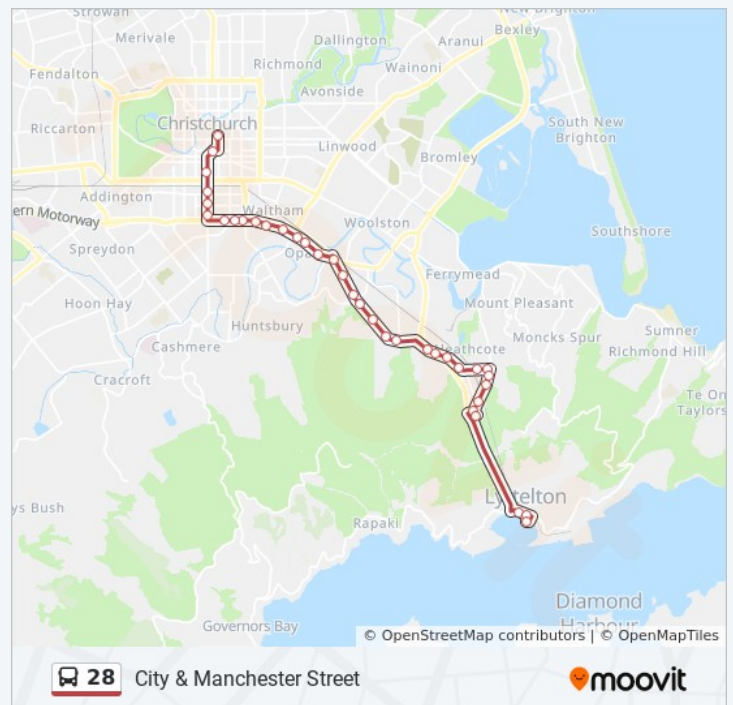

[VIEW LINE SCHEDULE](#)

Rapaki
Governors Bay Rd Near Mariners Cv
Governors Bay Rd
Park Tce
Brittan Tce Near Seaview Tce
Brittan Tce Near Simeon Qy
Dublin St Near Norwich Qy
Winchester St Near Coleridge Tce
Oxford Street Near Winchester Street
Lyttelton Wharf
Norwich Quay Near Canterbury St
Norwich Qy Near Dublin St
Christchurch Gondola
Bridle Path Rd
Bridle Path Rd Near Port Hills Rd
Bridle Path Rd Near Rollin St
Heathcote
Heathcote
Martindales Rd Near Station Rd
Port Hills Rd Near Stedley Pl
Port Hills Rd Near Ardtrea Ln
Port Hills Rd Near Castleview Ln
Port Hills Rd Near Horotane Valley Rd
Port Hills Rd Near Chapmans Rd
Port Hills Rd Near Avoca Valley Rd
Port Hills Rd Near Nuttall Dr
Port Hills Rd Near Curries Rd
Opawa Rd Near Brabourne St
Opawa Rd Near Mary Mclean Pl

28 bus Time Schedule

Northwood Via City Route Timetable:

Sunday	7:55 AM - 8:55 PM
Monday	6:15 AM - 9:35 PM
Tuesday	6:15 AM - 9:35 PM
Wednesday	6:15 AM - 9:35 PM
Thursday	6:15 AM - 9:35 PM
Friday	6:15 AM - 9:35 PM
Saturday	6:45 AM - 9:25 PM

28 bus Info

Direction: Northwood Via City

Stops: 90

Trip Duration: 77 min

Line Summary:

Opawa Rd Near Brougham St

Opawa

Opawa Rd Near Cholmondeley Ave