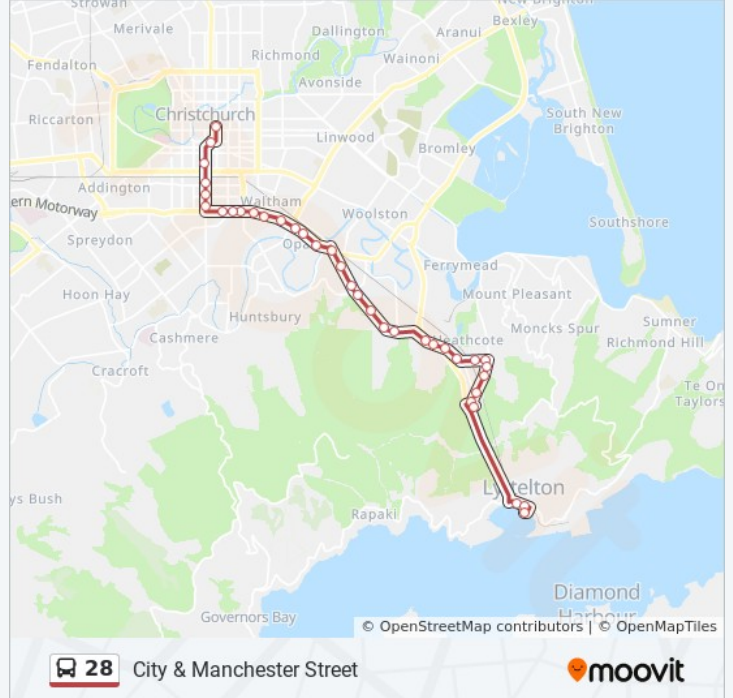

Cranford St Near Innes Rd

Cranford St Near Mcfaddens Rd

Cranford St Near Fraser St

Cranford St Near Main North Rd

Main North Rd Near Vagues Rd

Northlands Platform D

Direction: Northwood Via City

90 stops

[VIEW LINE SCHEDULE](#)

Rapaki
Governors Bay Rd Near Mariners Cv
Governors Bay Rd
Park Tce
Brittan Tce Near Seaview Tce
Brittan Tce Near Simeon Qy
Dublin St Near Norwich Qy
Winchester St Near Coleridge Tce
Oxford Street Near Winchester Street
Lyttelton Wharf
Norwich Quay Near Canterbury St
Norwich Qy Near Dublin St
Christchurch Gondola
Bridle Path Rd
Bridle Path Rd Near Port Hills Rd
Bridle Path Rd Near Rollin St
Heathcote
Heathcote
Martindales Rd Near Station Rd
Port Hills Rd Near Stedley Pl
Port Hills Rd Near Ardtrea Ln
Port Hills Rd Near Castleview Ln
Port Hills Rd Near Horotane Valley Rd
Port Hills Rd Near Chapmans Rd
Port Hills Rd Near Avoca Valley Rd
Port Hills Rd Near Nuttall Dr
Port Hills Rd Near Curries Rd
Opawa Rd Near Brabourne St
Opawa Rd Near Mary Mclean Pl