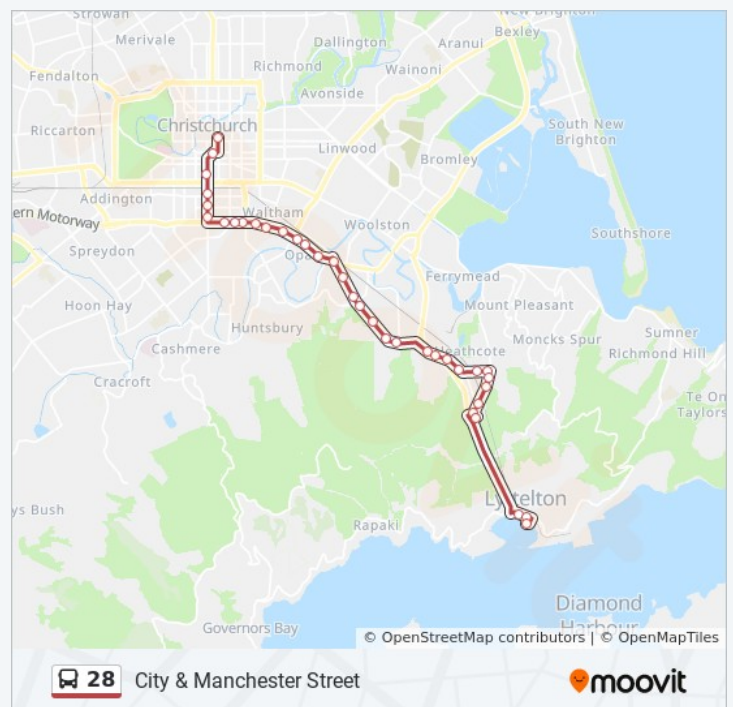

Opawa Rd Near Grange St
Port Hills Rd Near Curries Rd

Port Hills Rd Near Nuttall Dr
Port Hills Rd Near Avoca Valley Rd

Port Hills Rd Near Vega Pl
Port Hills Rd Near Horotane Valley Rd

Port Hills Rd Near Mauger Dr
Port Hills Rd Near Ardtrea Ln

Port Hills Rd Near Martindales Rd
Martindales Rd Near Truscotts Rd

Heathcote
Heathcote

Bridle Path Rd Near Rollin St
Bridle Path Rd Near Port Hills Rd

Bridle Path Rd
Christchurch Gondola

Dublin St Near Norwich Qy
Winchester St Near Coleridge Tce
Oxford Street Near Winchester Street

Tuesday	3:56 PM - 5:36 PM
Wednesday	3:56 PM - 5:36 PM
Thursday	3:56 PM - 5:36 PM
Friday	3:56 PM - 5:36 PM
Saturday	Not Operational

28 bus Info

Direction: Lyttelton & Rapaki

Stops: 42

Trip Duration: 61 min

Line Summary:

Lyttelton Wharf

Norwich Quay Near Canterbury St

Norwich Qy Near Dublin St

Brittan Tce Near Voelas Rd

Brittan Tce Near Seaview Tce

Park Tce Near Cressy Tce

Park Tce Near Cressy Tce