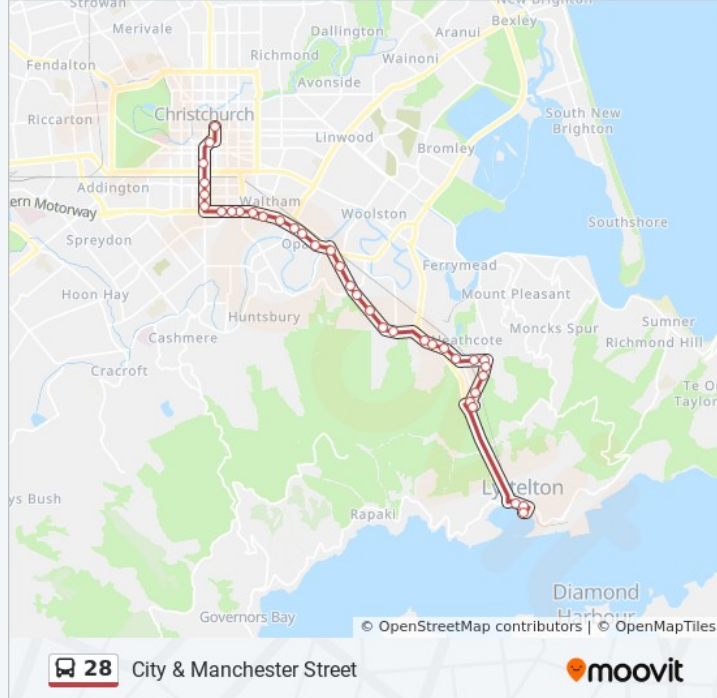

28 bus Info

Direction: City & Manchester Street

Stops: 36

Trip Duration: 35 min

Line Summary:

Opawa

Opawa Rd Near Cholmondeley Ave

Opawa Rd Near Ensors Rd

Opawa Rd Near Manatu Ln

Brougham St Near Wilsons Rd

Brougham St Near Defoe Place

Brougham St Near Waltham Rd

Brougham St Near Brisbane St

Brougham St Near Albemarle St

Sydenham Shops

Colombo St Near Lawson St

Colombo St Near Cass St

South City (Northbound)

Bus Interchange (Platform D)

Manchester St Super Stop

Direction: City & Manchester Street Express

14 stops

[VIEW LINE SCHEDULE](#)

Rapaki

Governors Bay Rd Near Mariners Cv

Governors Bay Rd

Park Tce

Brittan Tce Near Seaview Tce

Brittan Tce Near Simeon Qy

Dublin St Near Norwich Qy

Winchester St Near Coleridge Tce

Oxford Street Near Winchester Street