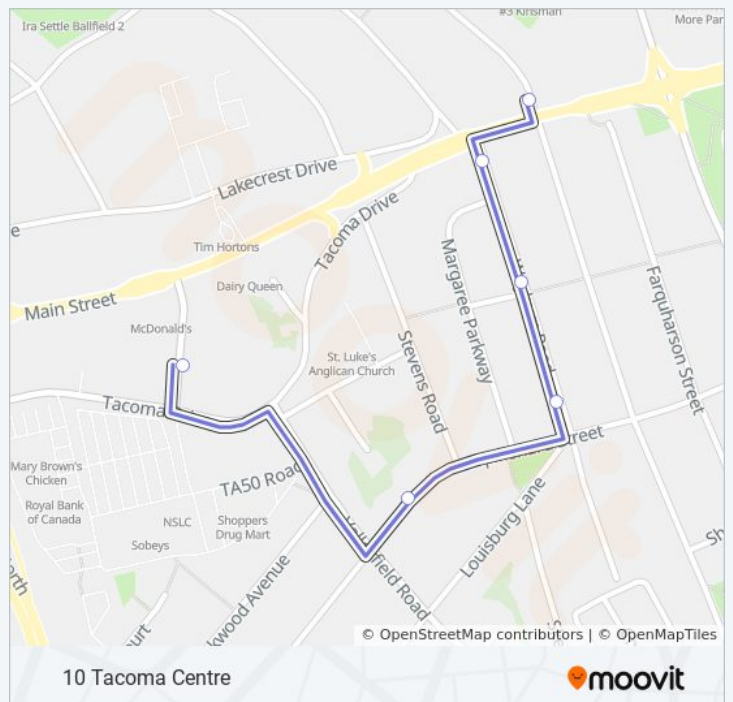

Micmac Blvd After Woodland Ave (7214)

Micmac Blvd After Horizon Ct (7213)

Micmac Terminal

Direction: 10 Tacoma Centre

6 stops

[VIEW LINE SCHEDULE](#)

Raymoor Dr Before Main St (8162)

Weyburn Rd After Main St (8483)

Weyburn Rd Before Athabaskan Ln (8484)

Weyburn Rd Before Spikenard St (8482)

Spikenard St Before Valleyfield Rd (8319)

Hartlen St After Tacoma Dr (6835)

10 bus Time Schedule

10 Tacoma Centre Route Timetable:

Sunday	Not Operational
Monday	12:13 AM - 6:45 PM
Tuesday	5:36 PM - 6:45 PM
Wednesday	5:36 PM - 6:45 PM
Thursday	5:36 PM - 6:45 PM
Friday	5:36 PM - 6:45 PM
Saturday	Not Operational

10 bus Info

Direction: 10 Tacoma Centre

Stops: 6

Trip Duration: 8 min

Line Summary:

10 Tacoma Centre

Direction: 10 Westphal Only

19 stops

[VIEW LINE SCHEDULE](#)

Tacoma Dr After Hartlen St (9076)
Valleyfield Rd After Oakwood Ave (8416)
Spikenard St Before Louisburg Ln (8323)
Spikenard St After Farquharson St (8320)
Woodlawn Rd After Spikenard St (8603)
Woodlawn Rd Before Main St (8598)
Booth St After Main St (6306)
Booth St Before Scotsburn Ave (2004)
Kennedy Dr After David St (7053)
Kennedy Dr at Civic 37 (7052)
Kennedy Dr Before Roleika Dr (7051)
Caledonia Rd Before Paul David Ct (6369)
Dunbarton Ave After Caledonia Rd (6591)
Dunbarton Ave Before Kincardine Dr (6592)
Kincardine Dr After Greenoch Dr (7057)
Inverary Dr Before Strath Ln (6974)
Raymoor Dr After Strath Ln (8160)
Raymoor Dr at Civic 22 (8161)
Raymoor Dr Before Main St (8162)