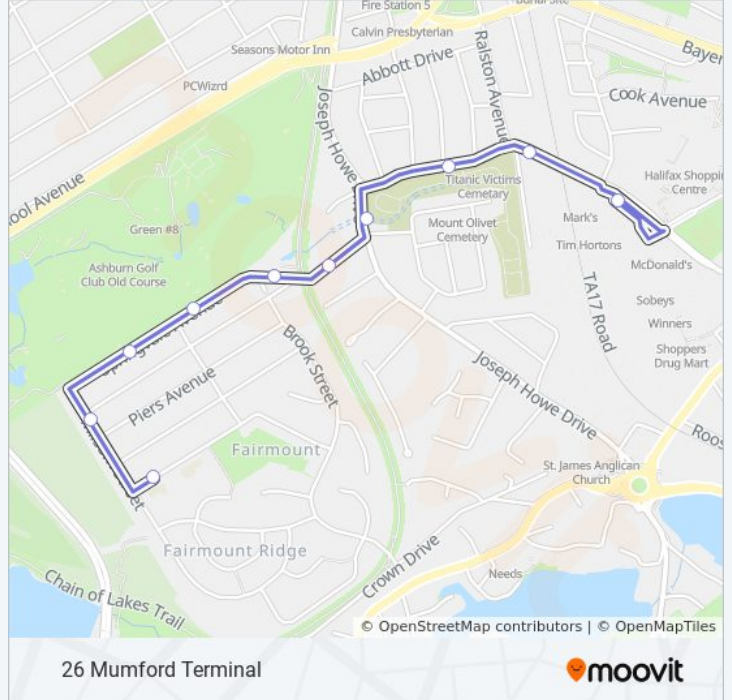

Use the Moovit App to find the closest 26 bus station near you and find out when is the next 26 bus arriving.

Direction: 26 Mumford Terminal

10 stops

[VIEW LINE SCHEDULE](#)

- Downs Ave Before Milsom St (6578)
- Milsom Ave Before Arlington Ave (7241)
- Springvale Ave Before Winter St (8343)
- Springvale Ave After Winter St (8347)
- Springvale Ave Before Arlington Ave (8346)
- Springvale Ave Before Joseph Howe Dr (8344)
- Joseph Howe Dr After Murdoch Ave (7011)
- Mumford Rd Opposite Hemlock St (7279)
- Mumford Rd After Olivet St (7277)
- Mumford Terminal

26 bus Info

Direction: 26 Mumford Terminal

Stops: 10

Trip Duration: 7 min

Line Summary:

26 Mumford Terminal

Direction: 26 Springvale

9 stops

[VIEW LINE SCHEDULE](#)

- Mumford Terminal
- Mumford Rd Before Ralston Ave (7281)
- Mumford Rd Before Ashburn Ave (7280)
- Joseph Howe Dr Before Springvale Ave (7009)
- Springvale Ave After Joseph Howe Dr (8345)
- Springvale Ave Before Winter St (8348)
- Winter St Before Piers Ave (8577)
- Downs Ave After Winter St (6577)
- Downs Ave Before Milsom St (6578)