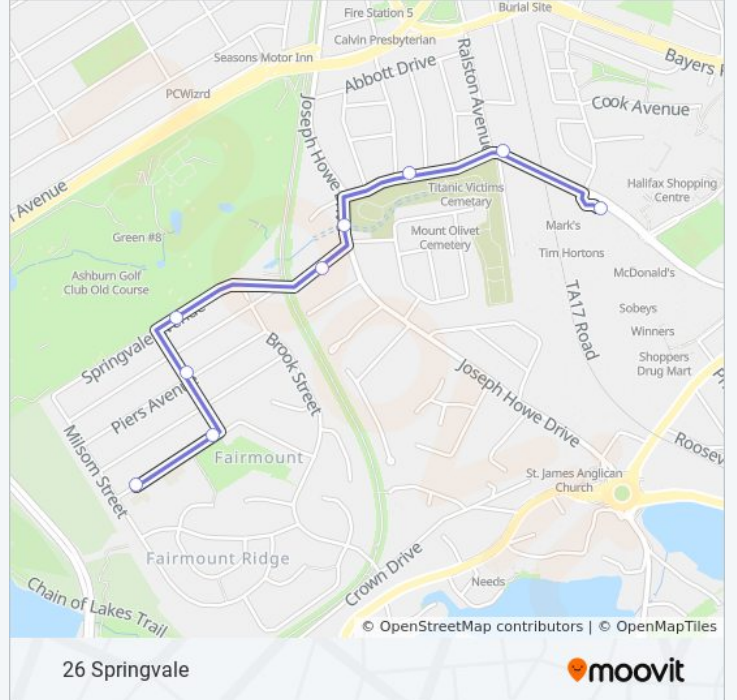

26 bus time schedules and route maps are available in an offline PDF at moovitapp.com. Use the [Moovit App](#) to see live bus times, train schedule or subway schedule, and step-by-step directions for all public transit in Halifax.

[About Moovit](#) • [MaaS Solutions](#) • [Supported Countries](#) • [Mooviter Community](#)

© 2024 Moovit - All Rights Reserved

Check Live Arrival Times