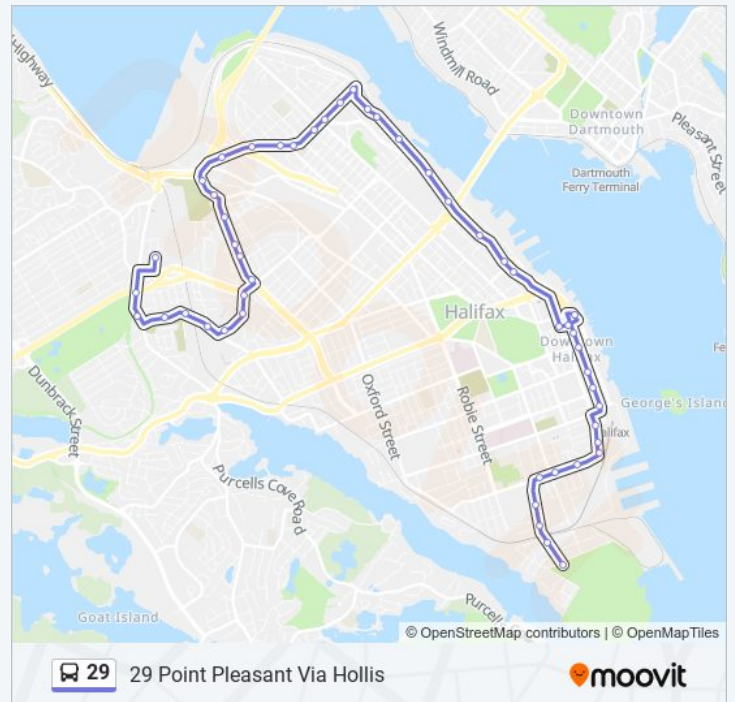

Barrington St Before Nora Bernard St (6104)

Barrington St After Nora Bernard St (6125)

Barrington St Before George St Bay 2 (6107)

George St Before Hollis St (6733)

Water St Terminal

Hollis St Before Prince St (8822)

Hollis St After Sackville St (8823)

Hollis St Before Bishop St (8824)

Hollis St Before Morris St (8825)

29 bus Info

Direction: 29 Point Pleasant Via Hollis

Stops: 49

Trip Duration: 41 min

Line Summary:

Hollis St Before Terminal Rd (8826)

Barrington St Before Kent St (6112)

Barrington St After Green St (6092)

Barrington St Before Inglis St (6111)

Inglis St Opposite South Bland St (6972)

Inglis St Before South Park St (6968)

Inglis St Before Tower Rd (6970)

Tower Rd After Atlantic St (8402)

Tower Rd After Rogers Dr (8401)

Tower Rd Opposite Harbourview Dr (8407)

Tower Rd at Tower Rd Turning Loop (8409)

29 bus time schedules and route maps are available in an offline PDF at moovitapp.com. Use the [Moovit App](#) to see live bus times, train schedule or subway schedule, and step-by-step directions for all public transit in Halifax.