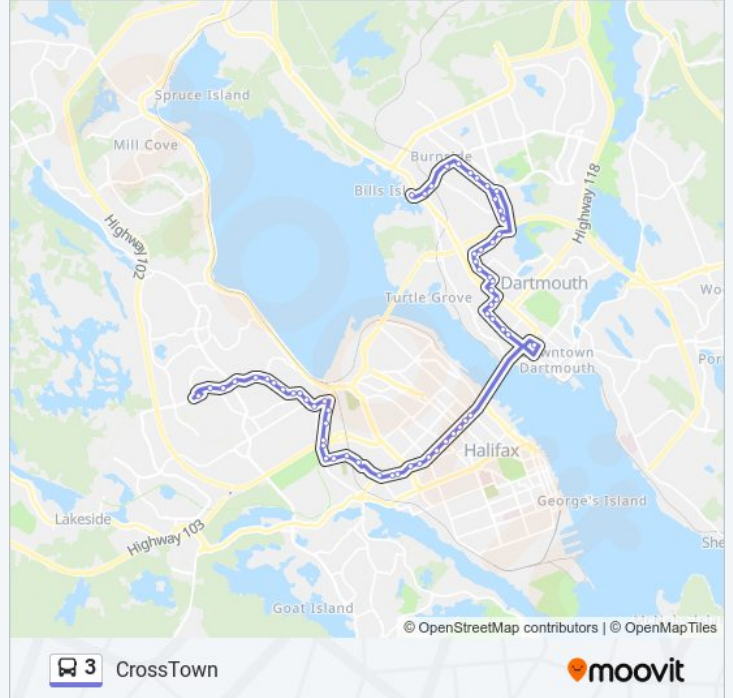

Joseph Howe Dr After Mumford Rd (6610)

Joseph Howe Dr After Abbott Dr (6980)

Joseph Howe Dr Before Bayers Rd (6981)

Joseph Howe Dr Before Scot St (6986)

Joseph Howe Dr Before Dutch Village Rd (6984)

Dutch Village Rd Opposite Percy St (6616)

Alma Cr Before Titus St (6032)

Titus St Before Evans Ave (8396)

Lacewood Dr After Vimy Ave (7063)

Lacewood Dr Before Glenforest Dr (7083)

Lacewood Dr After Braeside Ln (7065)

Lacewood Dr After Gateway Rd (7074)

Lacewood Dr Before Bayview Rd (7075)

Lacewood Dr After Briarwood Cr (7085)

Lacewood Dr Before Dunbrack St (7077)

Lacewood Dr Before Willett St (6660)

Lacewood Dr After Willett St (7072)

Lacewood Terminal

3 bus time schedules and route maps are available in an offline PDF at moovitapp.com. Use the [Moovit App](#) to see live bus times, train schedule or subway schedule, and step-by-step directions for all public transit in Halifax.