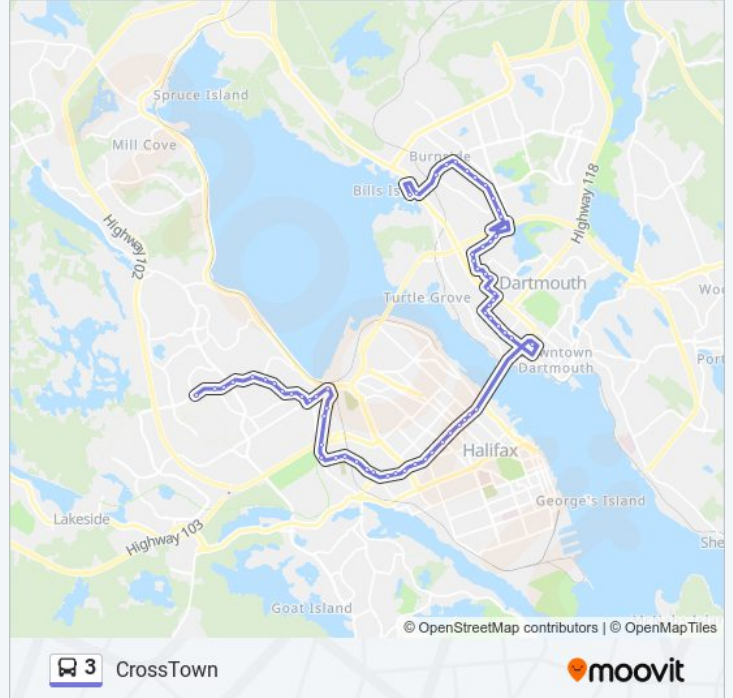

Wyse Rd Before Albro Lake Rd (8619)

Albro Lake Rd After Richmond St (6019)

Albro Lake Rd After Chapman St (6018)

Victoria Rd After Albro Lake Rd (8418)

Victoria Rd Before Primrose St (8426)

Robert Burns Dr After Primrose St (8177)

Pinecrest Dr After Brule St (7451)

Highfield Terminal

Highfield Park Dr Before Civic 65 (6921)

Highfield Park Dr Opposite Civic 72 (6919)

Highfield Park Dr at Civic 35 (6922)

Highfield Park Dr Before True North Cr (6924)

Highfield Park Dr at Civic 15 (6928)

Ilsey Ave Opposite Halifax Transit (6949)

Ilsey Ave Before Macdonald Ave (6959)

Ilsey Ave at Civic 121 (6958)

Illesley Ave at Civic 101 (6956)

Illesley Ave at Civic 81 (6953)

Direction: 3 Lacewood Terminal Via Mumford Terminal

62 stops

[VIEW LINE SCHEDULE](#)

Marketplace Dr Before Bancroft Ln Bay 4 (6014)

Wright Ave After Windmill Rd (8609)

Wright Ave Opposite Mccurdy Ave (8611)