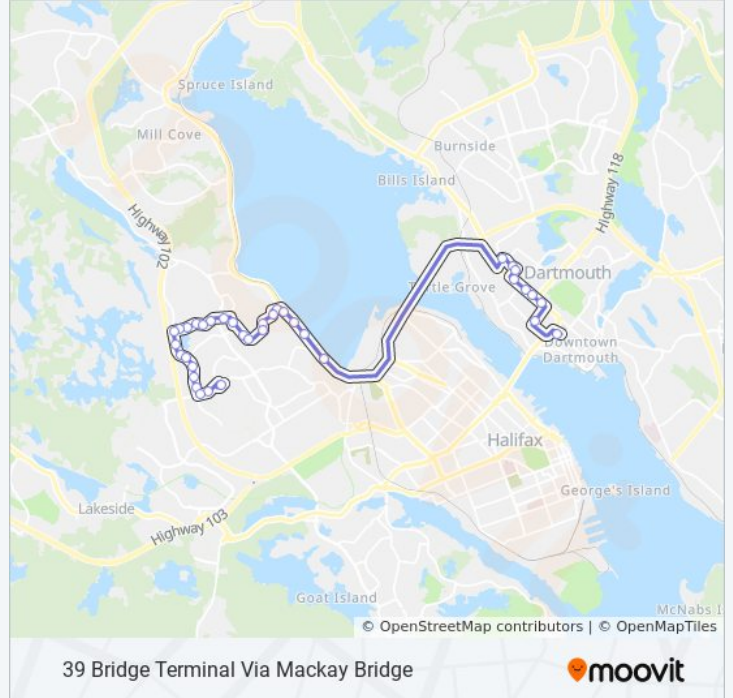

39 bus Info

Direction: 39 Bridge Terminal Via Mackay Bridge

Stops: 36

Trip Duration: 35 min

Line Summary:

Flamingo Dr Before Swallow St (7176)
 Flamingo Dr Before Skylark St (6704)
 Flamingo Dr Before Bedford Hwy (6700)
 Bedford Hwy After Flamingo Dr (6251)
 Bedford Hwy at Msvu (6216)
 Bedford Hwy After Seton Rd (6217)
 Bedford Hwy After Bayview Rd (6269)
 Highfield Terminal
 Robert Burns Dr After Brule St (8176)
 Primrose St Before Victoria Rd (8065)
 Victoria Rd After Farrell St (8422)
 Victoria Rd After Chappell St (8421)
 Victoria Rd After Symonds St (8425)
 Victoria Rd Before Frances St (8424)
 Boland Rd Before Ranya Ln (6302)
 Bridge Terminal

**Direction: 39 Lacewood Terminal Via Mackay Bridge
 Bridge**

35 stops

[VIEW LINE SCHEDULE](#)

Bridge Terminal
 Wyse Rd Before Boland Rd (8616)
 Boland Rd After Cairn St (6304)
 Boland Rd Before Victoria Rd (6303)
 Victoria Rd Before Vanessa Dr (8428)
 Victoria Rd Before Chappell St (8420)
 Victoria Rd After Albro Lake Rd (8418)
 Victoria Rd Before Primrose St (8426)
 Robert Burns Dr After Primrose St (8177)
 Pinecrest Dr After Brule St (7451)
 Highfield Terminal
 Bedford Hwy Before Bayview Rd (6289)
 Bedford Hwy Before Seton Rd (6286)