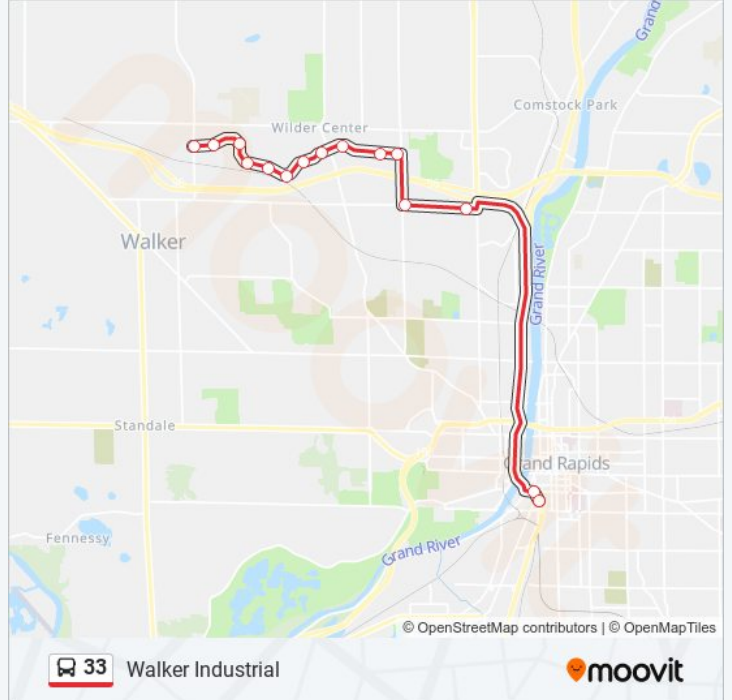

Walker Industrial

Get The App

The 33 bus line (Walker Industrial) has 2 routes. For regular weekdays, their operation hours are:

(1) Central Station: 6:01 AM - 5:59 PM (2) Walker Ind: 5:43 AM - 5:41 PM

Use the Moovit App to find the closest 33 bus station near you and find out when is the next 33 bus arriving.

Direction: Central Station

15 stops

[VIEW LINE SCHEDULE](#)

- Northridge/Fruit Ridge (Eb)
- Northridge/Laser Access (Eb)
- Fruit Ridge/Amazon (Eb)
- Northridge/S Industrial (Eb)
- Northridge/Walker Ridge (Eb)
- Northridge/Peach Ridge (Eb)
- Northridge/2686 Northridge (Eb)
- Northridge/Walker (Eb)
- Northridge/Shippers (Eb)
- Northridge/Flexco (Eb)
- Northridge/Bristol (Eb)
- 3 Mile/Bristol (Eb)
- 3 Mile/Alpine (Eb)
- Cherry/Cesar Chavez (Eb)
- Rapid Central Station

33 bus Info

Direction: Central Station

Stops: 15

Trip Duration: 27 min

Line Summary:

Direction: Walker Ind

14 stops

[VIEW LINE SCHEDULE](#)

- Rapid Central Station
- Oakes/Cesar Chavez (Wb)
- Alpine/I-96 (Sb)
- 3 Mile/Valley (Wb)
- 3 Mile/Bristol (Wb)
- 3 Mile/Walkent (Wb)
- 3 Mile/Meijer (Wb)
- 3 Mile/Peach Ridge (Wb)
- 3 Mile/Erickson (Wb)
- 3 Mile/Mullins (Wb)
- 3 Mile/Fruit Ridge (Wb)
- Fruit Ridge/Dykstra (Nb)
- Fruit Ridge/Irwin Seating (Nb)
- Northridge/Fruit Ridge (Eb)