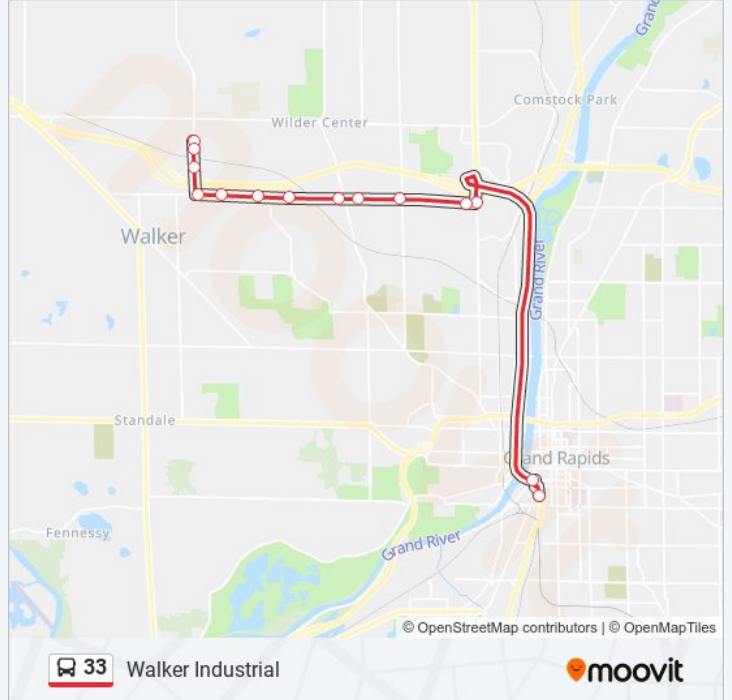

Direction: Central Station

15 stops

[VIEW LINE SCHEDULE](#)

- Northridge/Fruit Ridge (Eb)
- Northridge/Laser Access (Eb)
- Fruit Ridge/Amazon (Eb)
- Northridge/S Industrial (Eb)
- Northridge/Walker Ridge (Eb)
- Northridge/Peach Ridge (Eb)
- Northridge/2686 Northridge (Eb)
- Northridge/Walker (Eb)
- Northridge/Shippers (Eb)
- Northridge/Flexco (Eb)
- Northridge/Bristol (Eb)
- 3 Mile/Bristol (Eb)
- 3 Mile/Alpine (Eb)
- Cherry/Cesar Chavez (Eb)
- Rapid Central Station

33 bus Info

Direction: Central Station

Stops: 15

Trip Duration: 27 min

Line Summary:

Direction: Walker Ind

14 stops

[VIEW LINE SCHEDULE](#)

- Rapid Central Station
- Oakes/Cesar Chavez (Wb)
- Alpine/I-96 (Sb)
- 3 Mile/Valley (Wb)
- 3 Mile/Bristol (Wb)
- 3 Mile/Walkent (Wb)
- 3 Mile/Meijer (Wb)
- 3 Mile/Peach Ridge (Wb)
- 3 Mile/Erickson (Wb)
- 3 Mile/Mullins (Wb)
- 3 Mile/Fruit Ridge (Wb)
- Fruit Ridge/Dykstra (Nb)
- Fruit Ridge/Irwin Seating (Nb)
- Northridge/Fruit Ridge (Eb)

33 bus Info

Direction: Walker Ind

Stops: 14

Trip Duration: 21 min

Line Summary:

33 bus time schedules and route maps are available in an offline PDF at moovitapp.com. Use the Moovit App to see live bus times, train schedule or subway schedule, and step-by-step directions for all public transit in Grand Rapids.