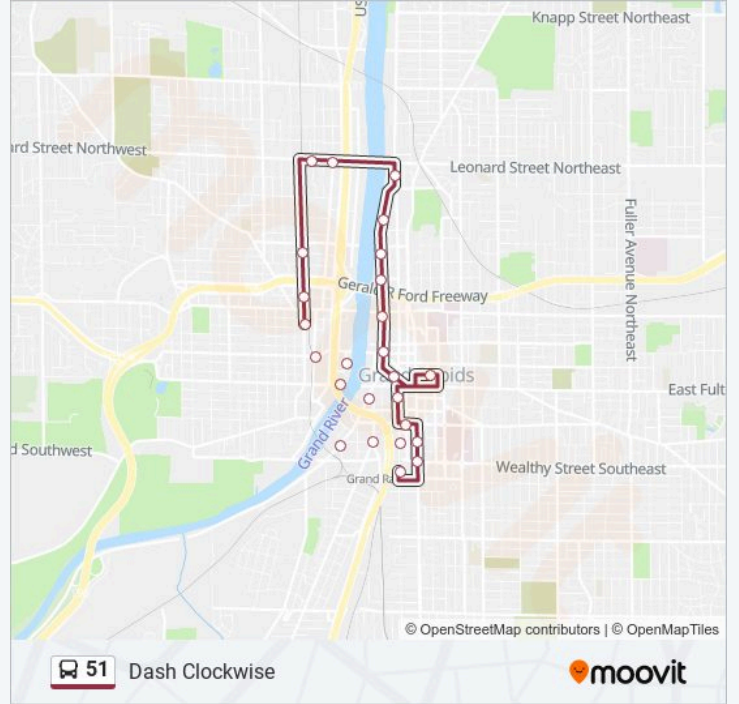

## Dash Clockwise

Get The App

The 51 bus line Dash Clockwise has one route. For regular weekdays, their operation hours are:

(1) Dash Clockwise: 12:00 AM - 10:45 PM

Use the Moovit App to find the closest 51 bus station near you and find out when is the next 51 bus arriving.

### Direction: Dash Clockwise

26 stops

[VIEW LINE SCHEDULE](#)

Las Canchas (Cw)  
Bridge Street (Cw)  
7th Street (Cw)  
Leonard/Quarry (Eb)  
Leonard/Broadway (Eb)  
North Monroe (Cw)  
Canal Park (Cw)  
Riverwalk North (Cw)  
Skate Park (Cw)  
Government Center (Cw)  
Monroe/Pearl (Sb)  
Ottawa (Cw)  
Main Library (Cw)  
Arena (Cw)  
Cherry/Commerce (Eb)  
Division/Bartlett (Sb)  
Division/Wealthy (Sb)  
Mcconnell-Ionia (Cw)  
Heartside (Cw)  
Cesar Chavez/Rcs (Cw)  
Market/Ney (Nb)

### 51 bus Info

**Direction:** Dash Clockwise

**Stops:** 26

**Trip Duration:** 38 min

**Line Summary:**

Weston (Cw)

Gvsu (Cw)

Museum District (Cw)

Lake Michigan Dr (Cw)

Las Canchas (Cw)

51 bus time schedules and route maps are available in an offline PDF at [moovitapp.com](https://moovitapp.com). Use the Moovit App to see live bus times, train schedule or subway schedule, and step-by-step directions for all public transit in Grand Rapids.