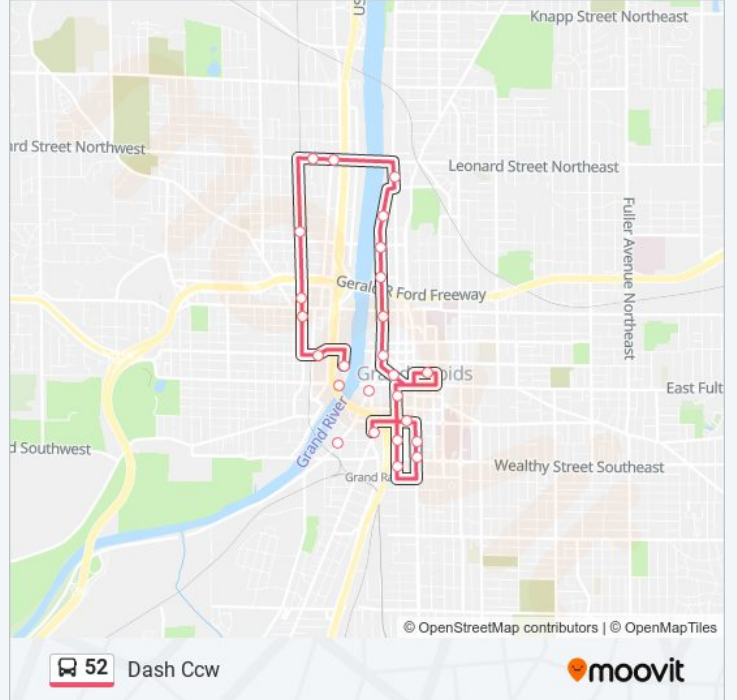

Gvsu (Ccw)

Market/Fulton (Sb)

Market/Ney (Sb)

Cesar Chavez/Rcs (Ccw)

52 bus time schedules and route maps are available in an offline PDF at moovitapp.com. Use the Moovit App to see live bus times, train schedule or subway schedule, and step-by-step directions for all public transit in Grand Rapids.

© 2024 Moovit - All Rights Reserved