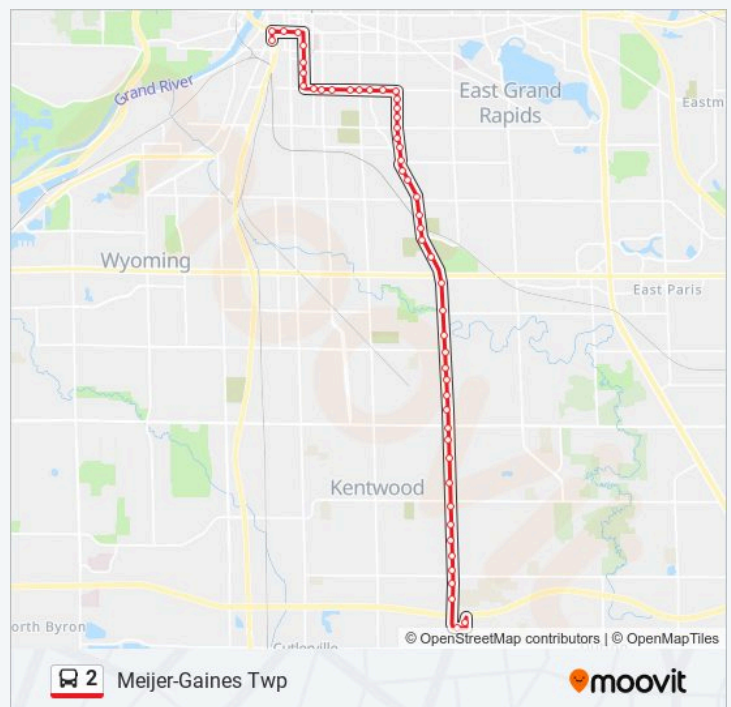

Direction: Meijer-Gaines Twp

51 stops

[VIEW LINE SCHEDULE](#)

- Rapid Central Station
- Cherry/Ottawa (Eb)
- Cherry/Commerce (Eb)
- Cherry/La Grave (Eb)
- Jefferson/Mercy Health (Sb)
- Jefferson/Logan (Sb)
- Jefferson/Pleasant (Sb)
- Jefferson/Mlk (Sb)
- Mlk/Lafayette (Eb)
- Mlk/Madison (Eb)
- Mlk/College (Eb)
- Mlk/Henry (Eb)
- Mlk/Eastern (Eb)
- Mlk/Kalamazoo (Eb)
- Mlk/Neland (Eb)
- Mlk/Fuller (Eb)
- Fuller/Prince (Sb)
- Fuller/Alexander (Sb)
- Fuller/Fisk (Sb)
- Fuller/Hall (Sb)
- Fuller/Temple (Sb)
- Fuller/Adams (Sb)
- Fuller/Boston (Sb)
- Kalamazoo/Orville (Sb)
- Kalamazoo/Griggs (Sb)
- Kalamazoo/Burton (Sb)
- Kalamazoo/Linwood (Sb)
- Kalamazoo/Edna (Sb)
- Kalamazoo/Alger (Sb)
- Kalamazoo/Indian Trails (Sb)

Meijer-Gaines Twp Route Timetable:

Sunday	6:50 AM - 6:45 PM
Monday	5:20 AM - 10:15 PM
Tuesday	5:20 AM - 10:15 PM
Wednesday	5:20 AM - 10:15 PM
Thursday	5:20 AM - 10:15 PM
Friday	5:20 AM - 10:15 PM
Saturday	5:20 AM - 9:15 PM

2 bus Info

Direction: Meijer-Gaines Twp

Stops: 51

Trip Duration: 34 min

Line Summary: