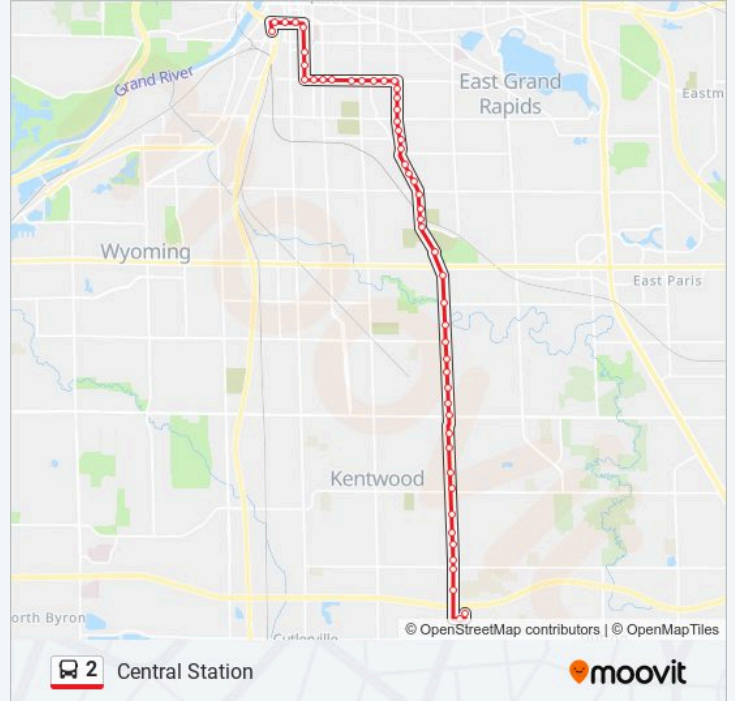

Jefferson/Pleasant (Nb)

Jefferson/Logan (Nb)

Jefferson/Mercy Health (Nb)

Cherry/La Grave (Wb)

Cherry/Commerce (Wb)

Cherry/Ottawa (Wb)

Rapid Central Station

Direction: Meijer-Gaines Twp

51 stops

[VIEW LINE SCHEDULE](#)

- Rapid Central Station
- Cherry/Ottawa (Eb)
- Cherry/Commerce (Eb)
- Cherry/La Grave (Eb)
- Jefferson/Mercy Health (Sb)
- Jefferson/Logan (Sb)
- Jefferson/Pleasant (Sb)
- Jefferson/Mlk (Sb)
- Mlk/Lafayette (Eb)
- Mlk/Madison (Eb)
- Mlk/College (Eb)
- Mlk/Henry (Eb)
- Mlk/Eastern (Eb)
- Mlk/Kalamazoo (Eb)
- Mlk/Neland (Eb)
- Mlk/Fuller (Eb)
- Fuller/Prince (Sb)
- Fuller/Alexander (Sb)
- Fuller/Fisk (Sb)
- Fuller/Hall (Sb)
- Fuller/Temple (Sb)
- Fuller/Adams (Sb)
- Fuller/Boston (Sb)
- Kalamazoo/Orville (Sb)
- Kalamazoo/Griggs (Sb)
- Kalamazoo/Burton (Sb)
- Kalamazoo/Linwood (Sb)
- Kalamazoo/Edna (Sb)
- Kalamazoo/Alger (Sb)
- Kalamazoo/Indian Trails (Sb)