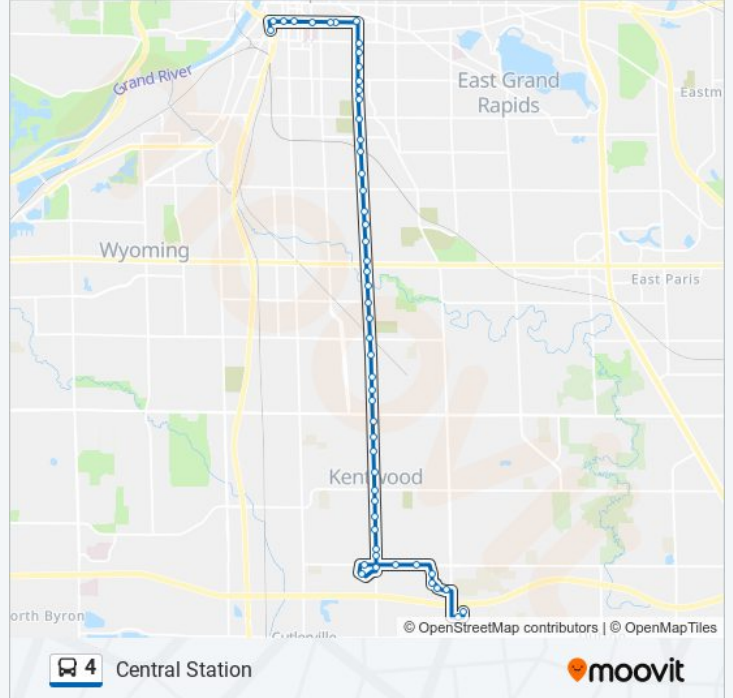

Eastern/4100 Eastern (Nb)
Eastern/40th (Nb)
Eastern Across From Himes (Nb)
Eastern/36th (Nb)
Eastern/Pastiche (Nb)
Eastern/32nd (Nb)
Eastern/Plaster Creek Trail (Nb)
Eastern/Laraway (Nb)
Eastern/28th (Nb)
Eastern/Mayhew Wood (Nb)
Eastern/Alger (Nb)
Eastern/North Ottillia (Nb)
Eastern/Burton (Nb)
Eastern/Griggs (Nb)
Eastern/Crofton (Nb)
Eastern/Oakdale (Nb)
Eastern/Hall (Nb)
Eastern/Alexander (Nb)
Eastern/Prince (Nb)
Eastern/Mlk (Nb)
Eastern/Dunham (Nb)
Eastern/Logan (Nb)
Eastern/Wealthy (Nb)
Cherry/Eastern (Wb)
Cherry/Paris (Wb)
Cherry/College (Wb)
Cherry/Lafayette (Wb)
Cherry/La Grave (Wb)
Cherry/Commerce (Wb)
Cherry/Ottawa (Wb)
Rapid Central Station