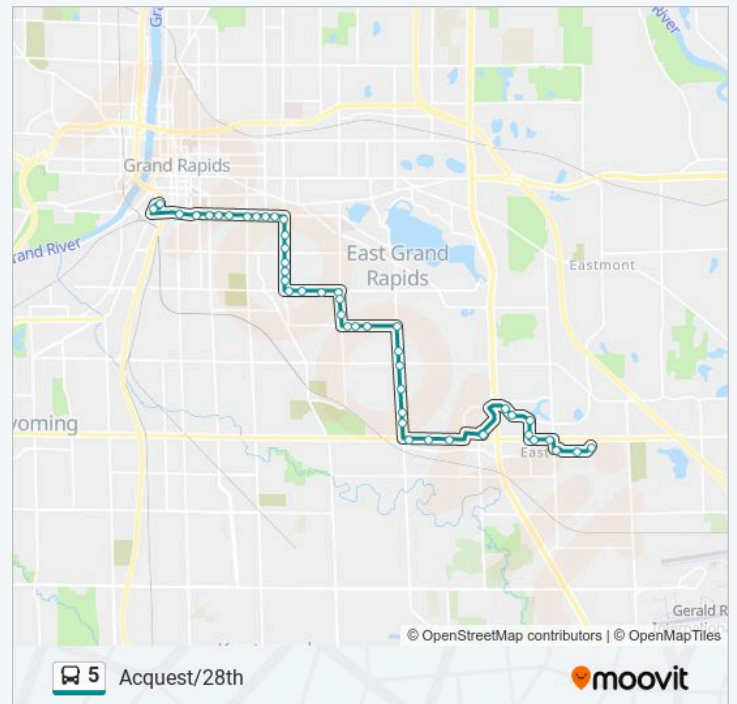

Acquest/28th (Eb)

Direction: Acquest/28th

45 stops

[VIEW LINE SCHEDULE](#)

Rapid Central Station

Cesar Chavez/Goodrich (Sb)

Wealthy/Divison (Eb)

Wealthy/Cass (Eb)

Breton/Saginaw (Sb)

28th/Breton (Eb)

28th/Schuler Books (Eb)

28th/Ridgemoor (Eb)

Kentwood Station - Woodland

Lake Eastbrook/Camelot (Eb)

Lake Eastbrook/Dte Energy (Eb)

Lake Eastbrook/Sparks (Sb)

5 bus Info

Direction: Acquest/28th

Stops: 45

Trip Duration: 44 min

Line Summary:

- Lake Eastbrook/28th (Eb)
- 28th/Lake Eastbrook (Eb)
- 28th/East Paris (Eb)
- 29th/East Paris (Eb)
- 29th/Poplar Creek (Eb)
- Acquest/28th (Eb)

Direction: Central Station

46 stops

[VIEW LINE SCHEDULE](#)

- Acquest/28th (Eb)
- 28th/Acquest (Wb)
- 28th/4155 28th (Wb)
- 28th/East Paris (Wb)
- 28th/Lake Eastbrook (Wb)
- Kentwood Station - Woodland
- 28th/Radcliff (Wb)
- 28th East Of Woodlawn (Wb)
- 28th West Of Woodlawn (Wb)
- 28th/2525 28th Street (Wb)
- Breton/28th (Nb)
- Breton/Woodmeadow (Nb)
- Breton/Okemos (Nb)
- Breton/Barfield (Nb)
- Breton/Burton (Nb)
- Breton/Breton Village Mall (Nb)
- Boston/Rosalind (Wb)
- Boston/Laurel (Wb)
- Boston/Chamberlain (Wb)
- Boston/Plymouth (Wb)
- Plymouth/Evergreen (Nb)
- Plymouth/Kreiser (Nb)
- Hall/Plymouth (Wb)