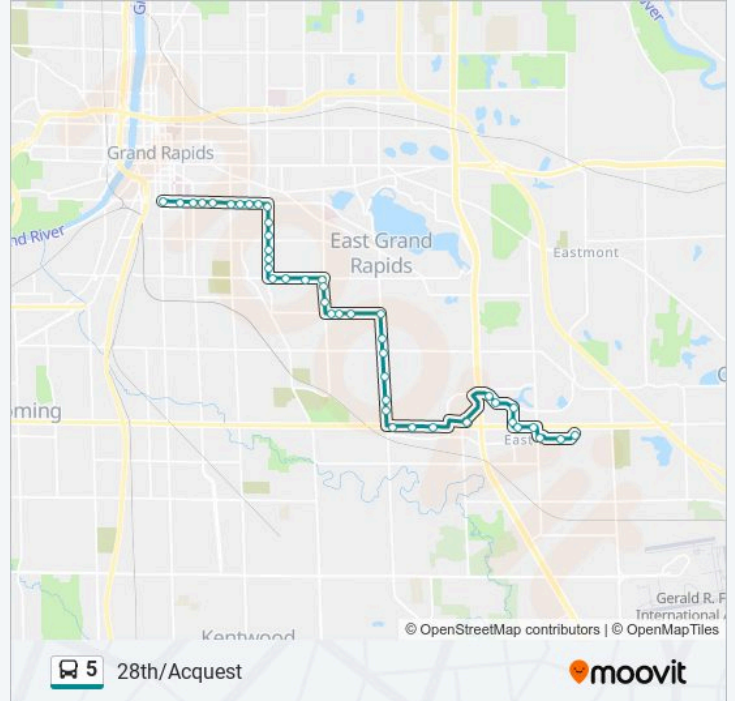

Stops: 43

Trip Duration: 33 min

Line Summary:

Boston/Lotus (Eb)

Boston/Chamberlain (Eb)

Boston/Gorham (Eb)

Boston/Breton (Eb)

Breton/Elliott (Sb)

Lake Eastbrook/Camelot (Eb)

Lake Eastbrook/Dte Energy (Eb)

Lake Eastbrook/Sparks (Sb)

Lake Eastbrook/28th (Eb)

28th/Lake Eastbrook (Eb)

28th/East Paris (Eb)

29th/East Paris (Eb)

29th/Poplar Creek (Eb)

Acquest/28th (Eb)

Direction: Acquest/28th

45 stops

[VIEW LINE SCHEDULE](#)

Rapid Central Station

Cesar Chavez/Goodrich (Sb)

Wealthy/Divison (Eb)

Wealthy/Cass (Eb)