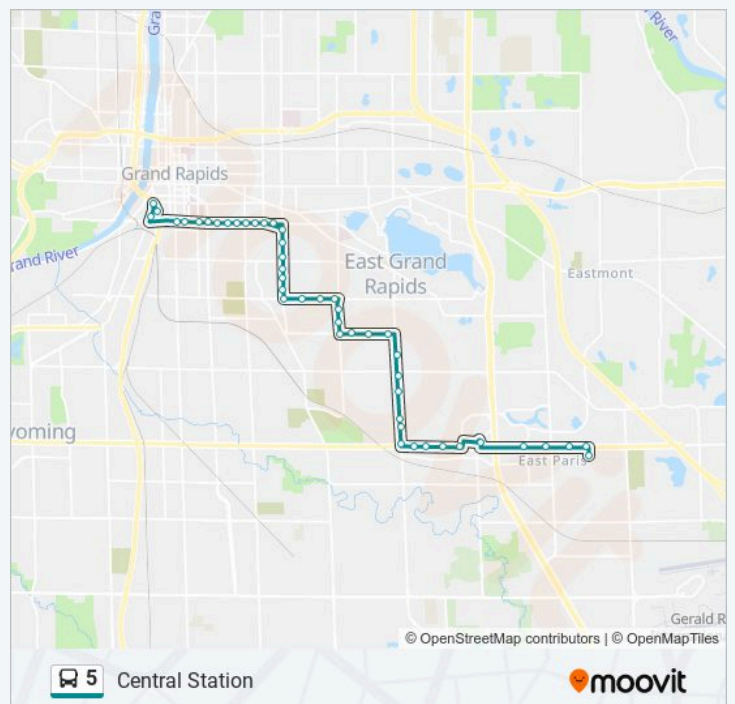

5 bus Info

Direction: Acquest/28th

Stops: 45

Trip Duration: 44 min

Line Summary:

- Lake Eastbrook/28th (Eb)
- 28th/Lake Eastbrook (Eb)
- 28th/East Paris (Eb)
- 29th/East Paris (Eb)
- 29th/Poplar Creek (Eb)
- Acquest/28th (Eb)

Direction: Central Station

46 stops

[VIEW LINE SCHEDULE](#)

- Acquest/28th (Eb)
- 28th/Acquest (Wb)
- 28th/4155 28th (Wb)
- 28th/East Paris (Wb)
- 28th/Lake Eastbrook (Wb)
- Kentwood Station - Woodland
- 28th/Radcliff (Wb)
- 28th East Of Woodlawn (Wb)
- 28th West Of Woodlawn (Wb)
- 28th/2525 28th Street (Wb)
- Breton/28th (Nb)
- Breton/Woodmeadow (Nb)
- Breton/Okemos (Nb)
- Breton/Barfield (Nb)
- Breton/Burton (Nb)
- Breton/Breton Village Mall (Nb)
- Boston/Rosalind (Wb)
- Boston/Laurel (Wb)
- Boston/Chamberlain (Wb)
- Boston/Plymouth (Wb)
- Plymouth/Evergreen (Nb)
- Plymouth/Kreiser (Nb)
- Hall/Plymouth (Wb)

5 bus Info

Direction: Central Station

Stops: 46

Trip Duration: 43 min

Line Summary:

Hall/Cadillac (Wb)

Hall/Giddings (Wb)

Hall/Fuller (Wb)

Wealthy/Division (Wb)

Cesar Chavez/Goodrich (Nb)

Cesar Chavez/Cherry (Nb)

Rapid Central Station

Direction: Woodland Only

36 stops

[VIEW LINE SCHEDULE](#)

Rapid Central Station