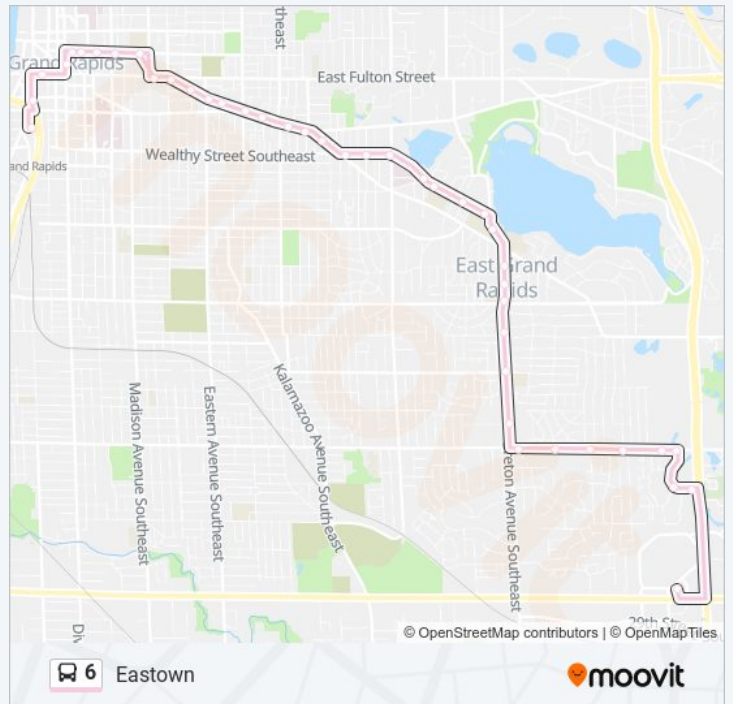

Direction: Kentwood Station

42 stops

[VIEW LINE SCHEDULE](#)

- Rapid Central Station
- Ottawa/Oakes (Nb)
- Fulton/Van Andel Arena (Eb)
- Division/Library (Nb)
- Fountain/Division (Eb)
- Fountain/Library (Eb)

Breton/Elmwood (Sb)

Breton/Boston (Sb)

Breton/Elliott (Sb)

Burton/Breton (Eb)

Burton/Conlon (Eb)

Burton/Woodlawn (Eb)

Burton/Ridgemoor (Eb)

Burton/Calvin University (Eb)

Burton/Raybrook (Eb)

6 bus Info

Direction: Kentwood Station

Stops: 42

Trip Duration: 35 min

Line Summary:

Raybrook/Claystone (Sb)

Claystone/East Beltline (Eb)