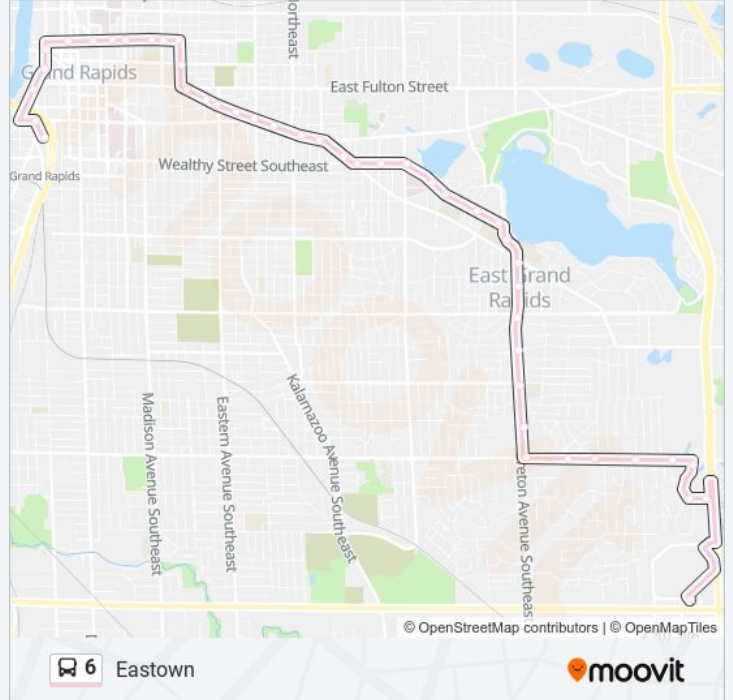

The 6 bus line (Easttown) has 2 routes. For regular weekdays, their operation hours are:
 (1) Downtown/Rcs: 5:04 AM - 10:52 PM (2) Kentwood Station: 5:19 AM - 10:15 PM
 Use the Moovit App to find the closest 6 bus station near you and find out when is the next 6 bus arriving.

Direction: Downtown/Rcs
 45 stops
[VIEW LINE SCHEDULE](#)

6 bus Time Schedule
 Downtown/Rcs Route Timetable:

Sunday	6:31 AM - 6:31 PM
Monday	5:04 AM - 10:52 PM
Tuesday	5:04 AM - 10:52 PM
Wednesday	5:04 AM - 10:52 PM
Thursday	5:04 AM - 10:52 PM
Friday	5:04 AM - 10:52 PM
Saturday	5:33 AM - 9:32 PM

- Kentwood Station - Woodland
- Claystone/East Beltline (Wb)
- Claystone/Raybrook (Wb)
- Raybrook/Burton (Nb)
- Burton/Calvin University (Wb)
- Burton/Ridgemoor (Wb)
- Burton/Woodlawn (Wb)
- Burton/Conlon (Wb)
- Burton/Breton (Wb)
- Breton/Breton Village Mall (Nb)
- Breton/Boston (Nb)
- Breton/Elmwood (Nb)
- Breton/Hall (Nb)
- Breton/El Dorado (Nb)
- Breton/Lake (Nb)
- Lakeside/Egr Library (Nb)
- Wealthy/Lakeside (Wb)
- Wealthy/Croswell (Wb)
- Wealthy/Edgemere (Wb)
- Wealthy/Laurel (Wb)
- Wealthy/Plymouth (Wb)
- Wealthy/Rosewood (Wb)

Direction: Kentwood Station

42 stops

[VIEW LINE SCHEDULE](#)

- Rapid Central Station
- Ottawa/Oakes (Nb)
- Fulton/Van Andel Arena (Eb)
- Division/Library (Nb)
- Fountain/Division (Eb)
- Fountain/Library (Eb)